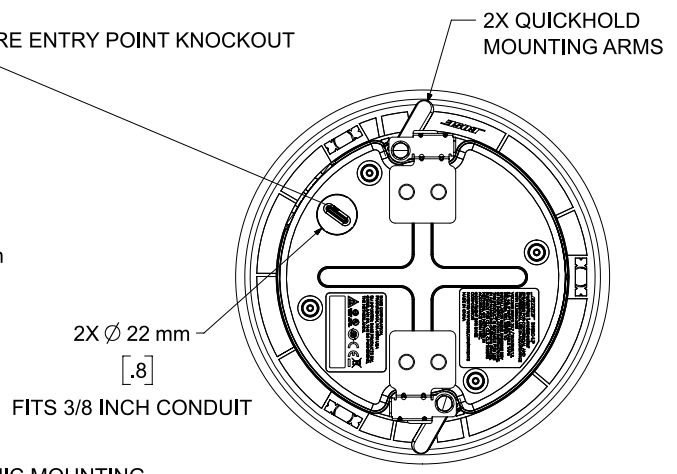

Side View

Front View
GRILLE REMOVED FOR CLARITY

Right View
DIMENSIONS APPLY TO BOTH SIDES

Rear View

- NOTES:
 1. DIMENSIONS ARE IN MILLIMETERS OVER INCHES
 2. WEIGHT APPROX 1.63kg [3.6lbs]

	<p>THIRD ANGLE PROJECTION</p>	<p>NOTICE</p> <p>© 2018 BOSE CORPORATION. THIS DRAWING MAY NOT BE COPIED, REPRODUCED, OR USED AS THE BASIS FOR MANUFACTURE OR SALE OF APPARATUS WITHOUT THE PRIOR WRITTEN AUTHORIZATION OF BOSE CORPORATION.</p>		
	<p>UNLESS OTHERWISE SPECIFIED INTERPRET THIS DRAWING PER ASME Y14.5M-1997</p>	<p>DO NOT SCALE DRAWING</p>	<p>DESCRIPTION</p> <p>DESIGNMAX DM2C-LP LOUDSPEAKER</p>	<p>CAGE CODE</p> <p>32108</p>
			<p>VERSION</p> <p>00.8</p>	