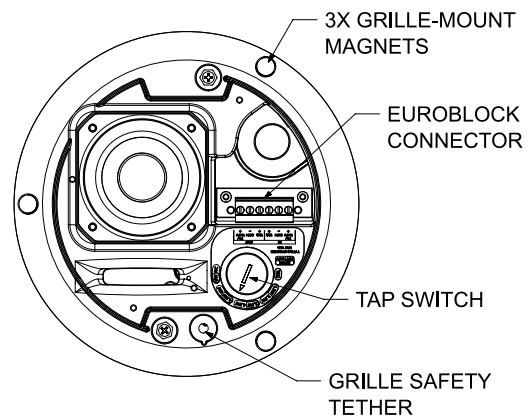

Side View

Front View
GRILLE REMOVED FOR CLARITY

Right View
DIMENSIONS APPLY TO BOTH SIDES

Rear View

- NOTES:
 1. DIMENSIONS ARE IN MILLIMETERS OVER INCHES
 2. WEIGHT APPROX 1.63kg [3.6lbs]

	<p>THIRD ANGLE PROJECTION</p>	<p>NOTICE</p> <p>© 2018 BOSE CORPORATION. THIS DRAWING MAY NOT BE COPIED, REPRODUCED, OR USED AS THE BASIS FOR MANUFACTURE OR SALE OF APPARATUS WITHOUT THE PRIOR WRITTEN AUTHORIZATION OF BOSE CORPORATION.</p>		
	<p>UNLESS OTHERWISE SPECIFIED INTERPRET THIS DRAWING PER ASME Y14.5M-1997</p>	<p>DO NOT SCALE DRAWING</p>	<p>DESCRIPTION</p> <p>DESIGNMAX DM2C-LP LOUDSPEAKER</p>	<p>CAGE CODE</p> <p>32108</p>
			<p>VERSION</p> <p>00.8</p>	