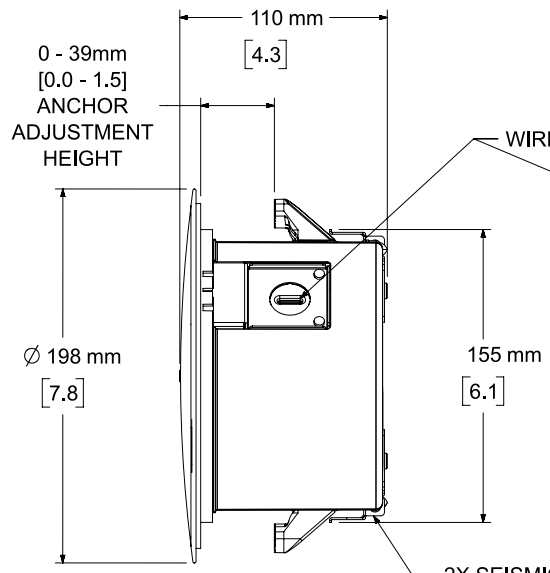

Side View

Front View
GRILLE REMOVED FOR CLARITY

Right View
DIMENSIONS APPLY TO BOTH SIDES

Rear View

- NOTES:
 1. DIMENSIONS ARE IN MILLIMETERS OVER INCHES
 2. WEIGHT APPROX 1.63kg [3.6lbs]

	<p>THIRD ANGLE PROJECTION</p>	<p>NOTICE</p> <p>© 2018 BOSE CORPORATION. THIS DRAWING MAY NOT BE COPIED, REPRODUCED, OR USED AS THE BASIS FOR MANUFACTURE OR SALE OF APPARATUS WITHOUT THE PRIOR WRITTEN AUTHORIZATION OF BOSE CORPORATION.</p>		
	<p>UNLESS OTHERWISE SPECIFIED INTERPRET THIS DRAWING PER ASME Y14.5M-1997</p>	<p>DO NOT SCALE DRAWING</p>	<p>DESCRIPTION</p> <p>DESIGNMAX DM2C-LP LOUDSPEAKER</p>	<p>CAGE CODE</p> <p>32108</p>
			<p>VERSION</p> <p>00.8</p>	