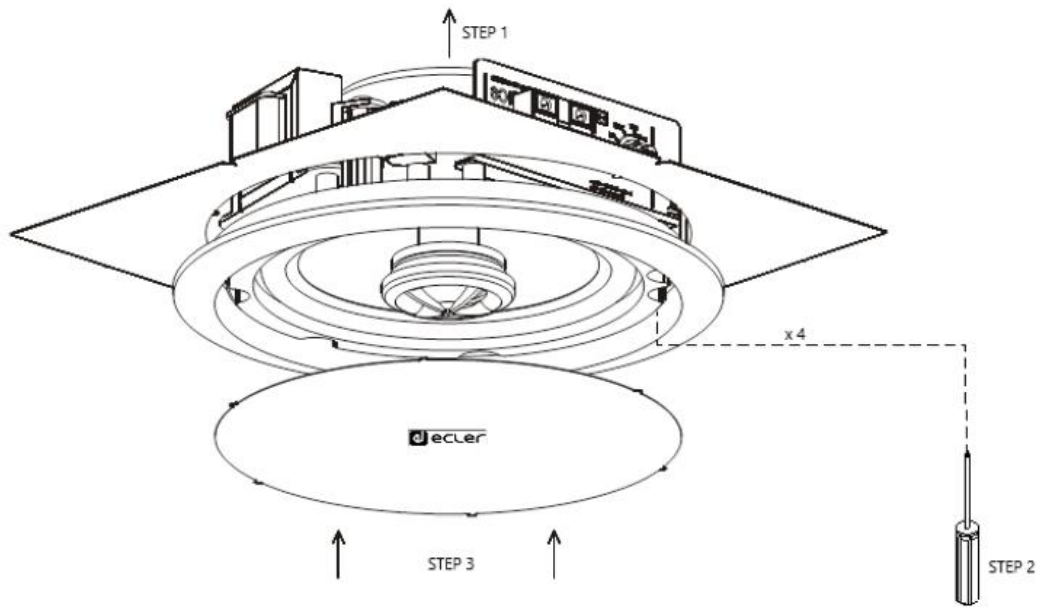

ACCESSORIES AND COMPATIBLE DEVICES

- VIC6/ VIC6X & VIC8/ VIC8X
- AVICSG
- AVICCAN8L

TECHNICAL SPECIFICATIONS

VICSB8 / VICSB8X

Impedance	8Ω
RMS power	80W
Power options	100V: 60W / 30W / 15W / 7.5W 70V: 60W / 30W / 15W / 7.5W / 3.75W
Sensitivity 1W/1m	87dB
Dimensions (ØxD)	VICSB8: 282x135mm / 11.1"x5.3" VICSB8X: 282x200mm / 11.1"x7.9"
Weight	VICSB8: 3.2kg / 7 lb. VICSB8X: 3.9kg / 8.6 lb.

POLAR DIAGRAMS

VICSB8

VICSB8X

FREQUENCY RESPONSE

VICSB8

VICSB8X

MECHANICAL DIAGRAMS

Front & grill view:

VICSB8 rear view:

VICSB8X lat & rear view:

MOUNTING DIAGRAM

All product characteristics are subject to variation due to production tolerances. **NEEC AUDIO BARCELONA S.L.** reserves the right to make changes or improvements in the design or manufacturing that may affect these product specifications.