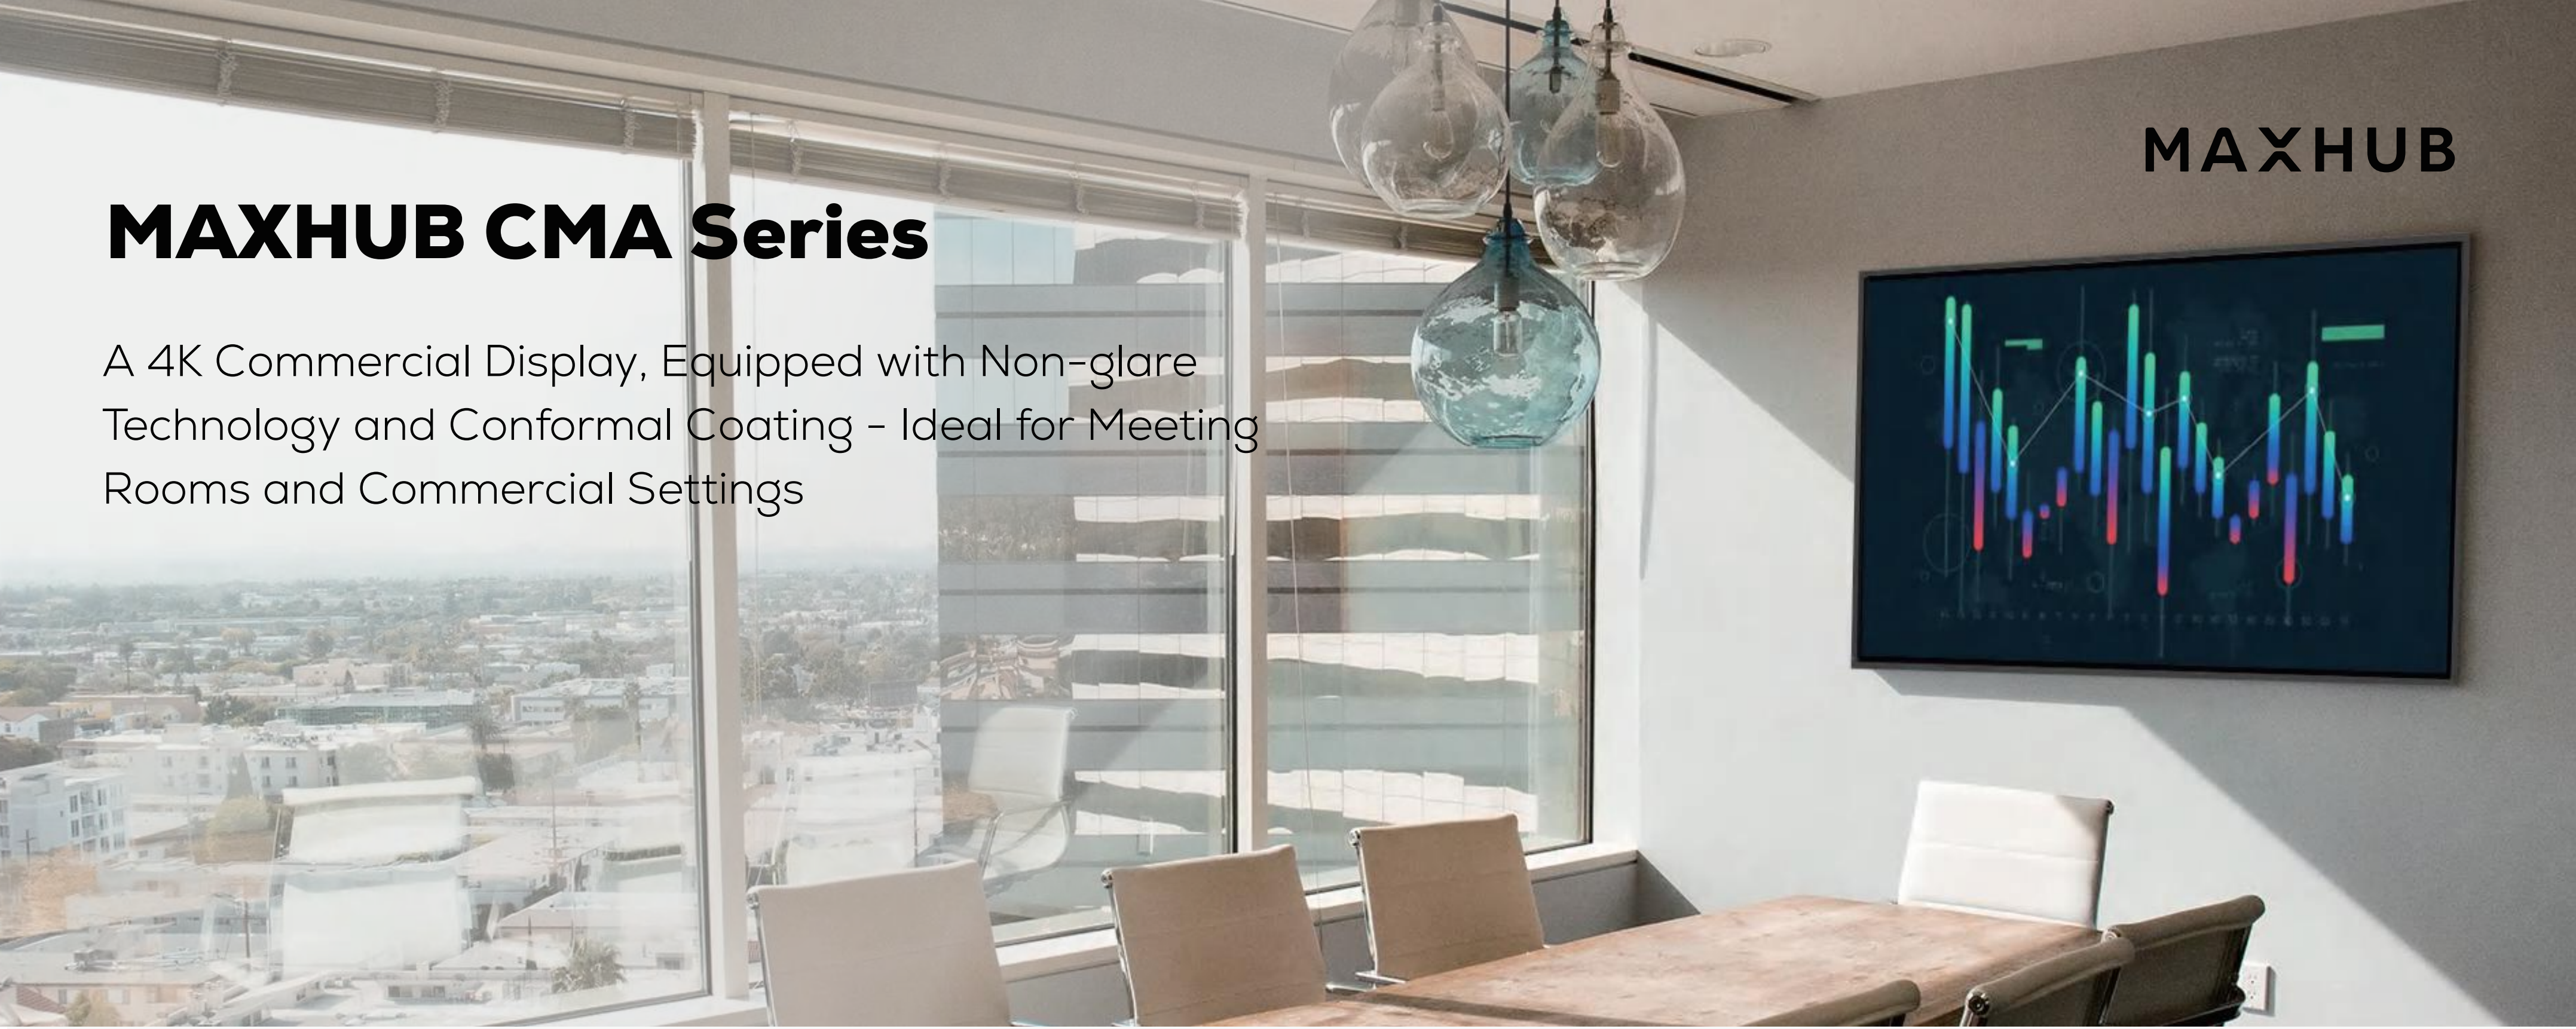

# MAXHUB CMA Series

A 4K Commercial Display, Equipped with Non-glare Technology and Conformal Coating - Ideal for Meeting Rooms and Commercial Settings

**4K** Crystal-clear detail, anywhere

Collaborate seamlessly, with MAXHUB Share