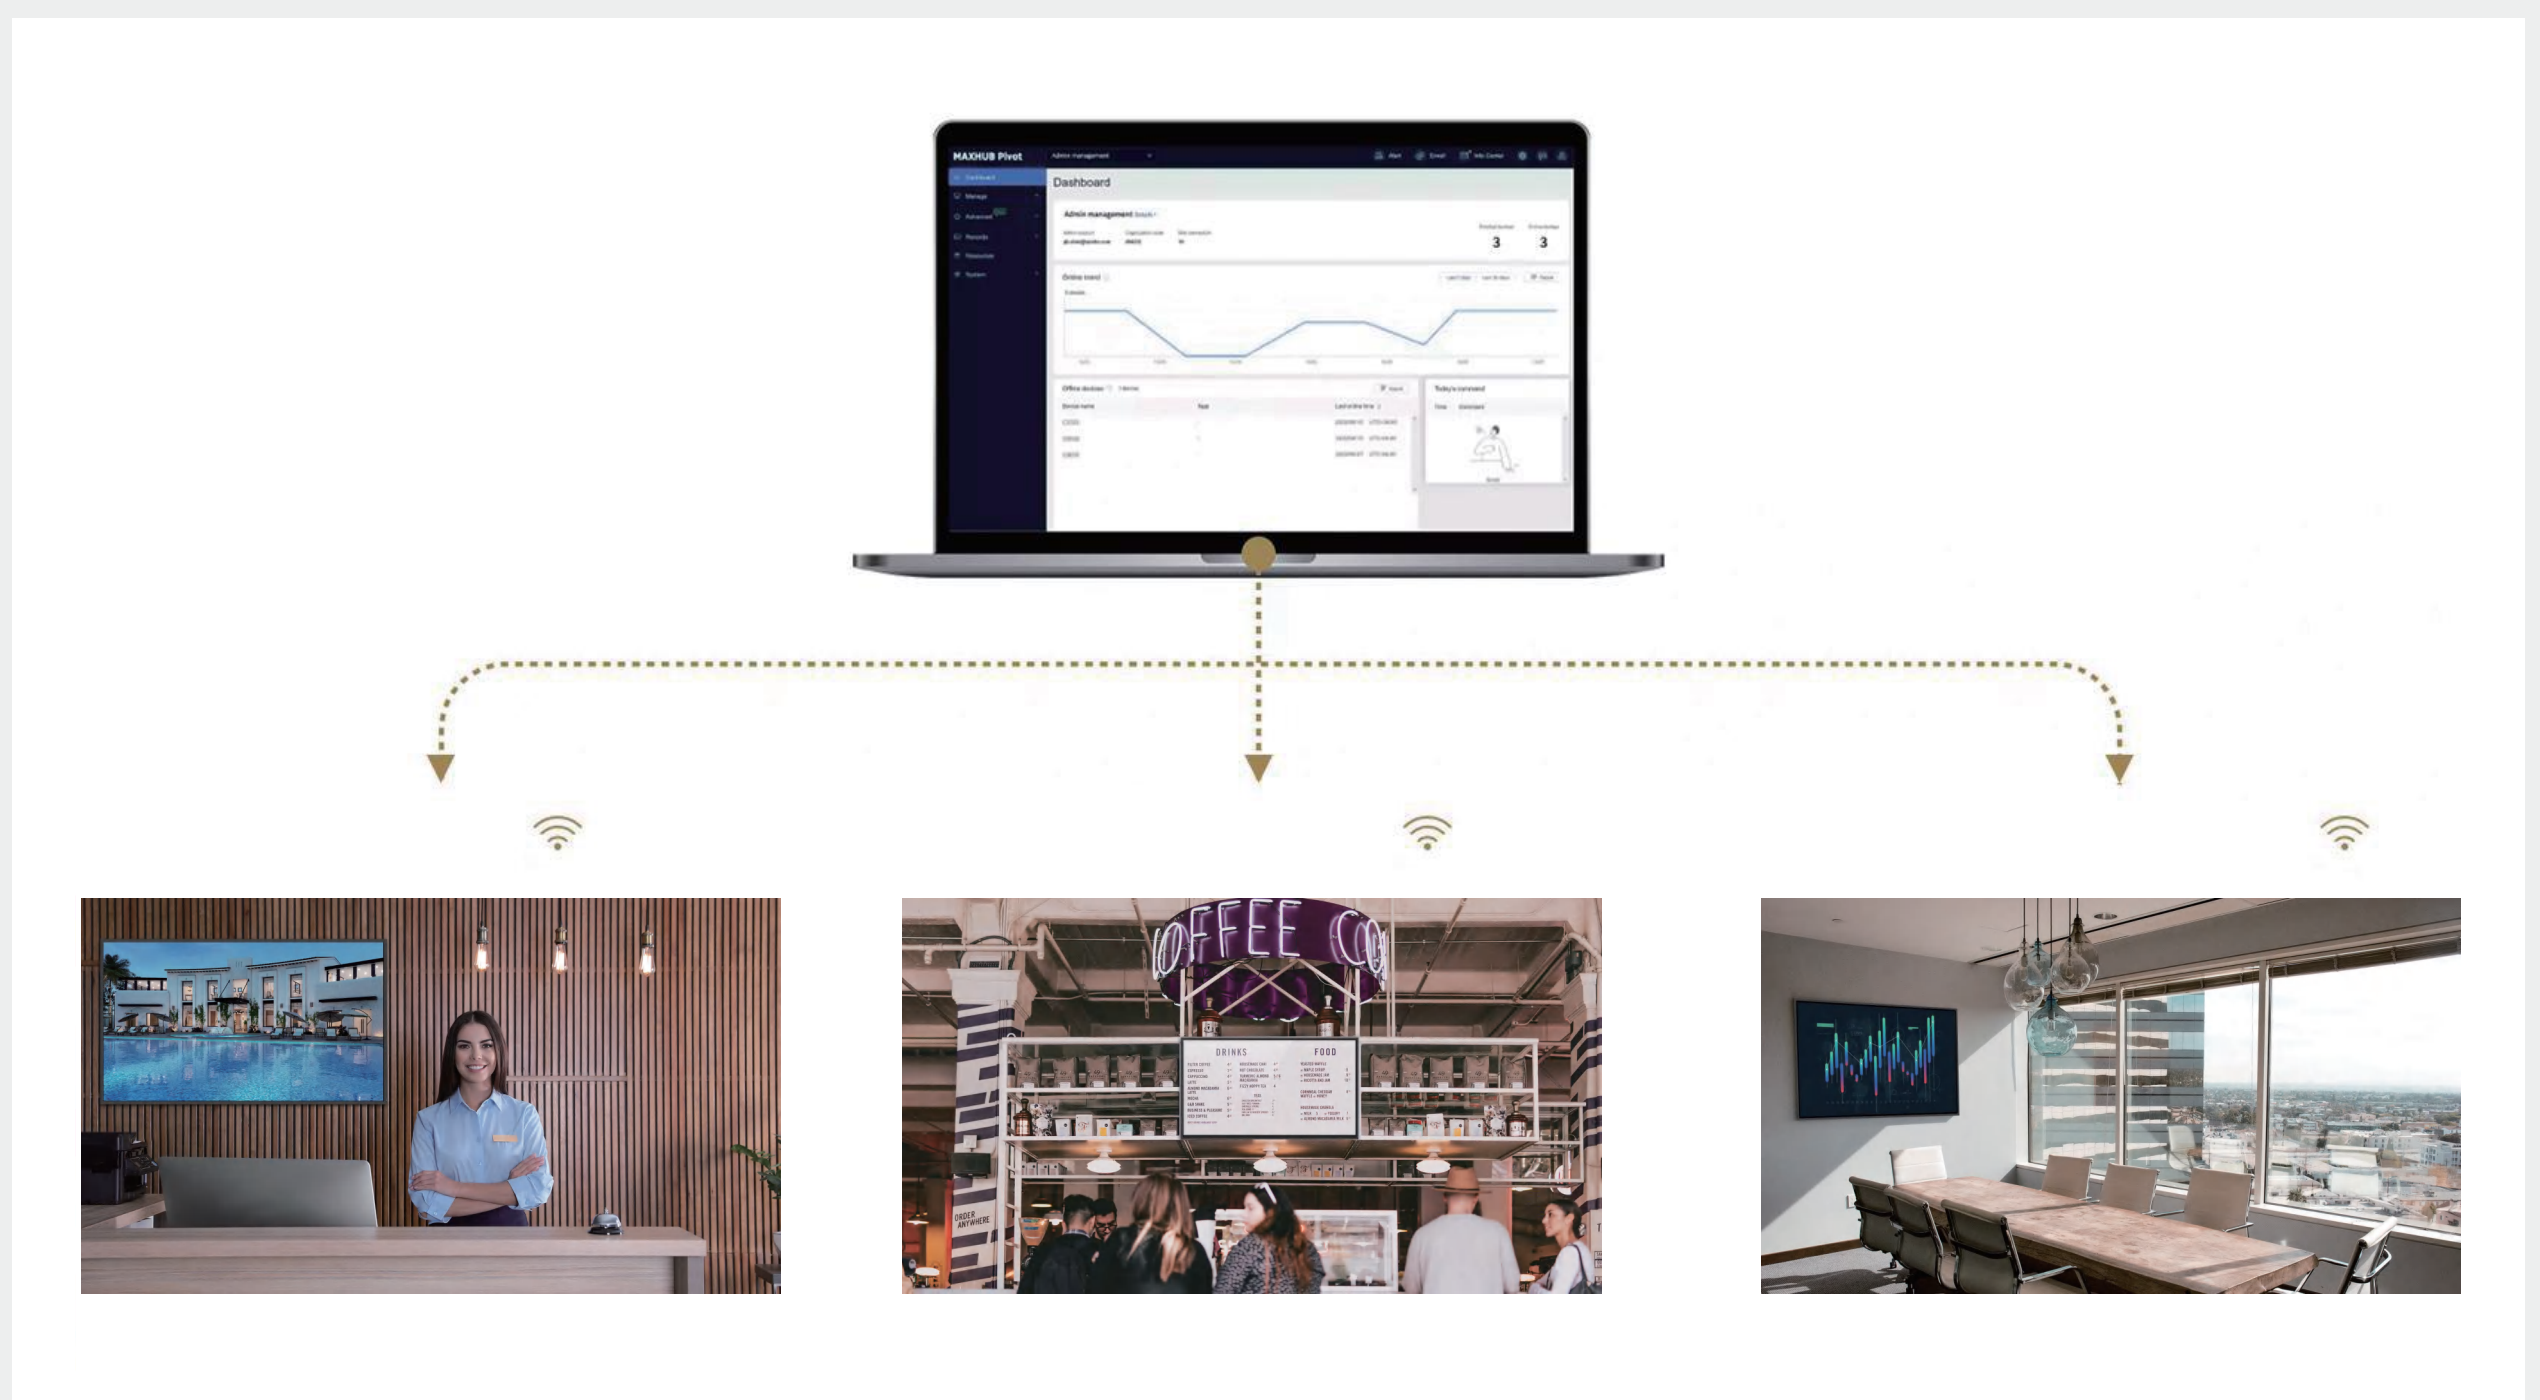

The full-function USB Type-C supports ScreenShare, making content sharing easy. NetworkShare allows for effortless network sharing, and the 65W power output enables connected PC charging that is faster than a typical charger.

Choose from screen sizes of 43", 55", 65", 75", 86", and 98" to meet your application needs.

## Effortlessly Manage and Distribute Content

MAXHUB Pivot is a device management tool that enables IT administrators to efficiently manage devices and remotely distribute content.