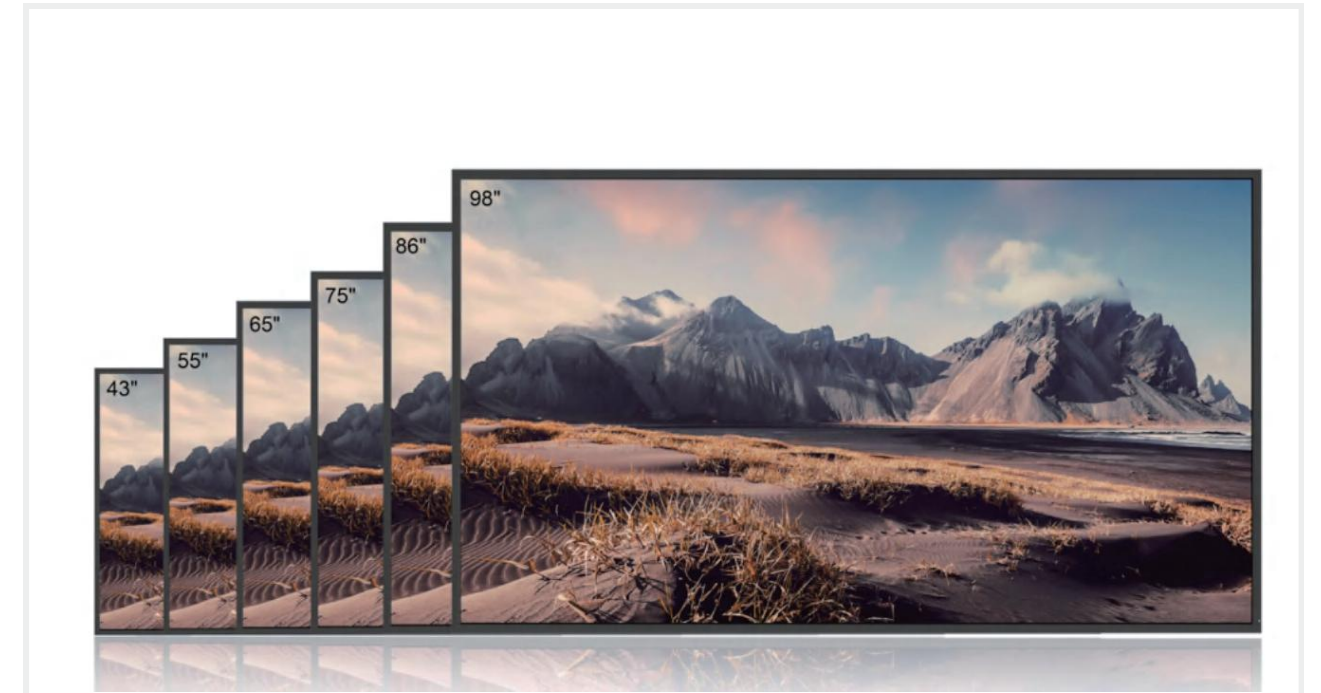

Choose from screen sizes of 43", 55", 65", 75", 86", and 98" to meet your application needs.

Effortlessly Manage and Distribute Content

MAXHUB Pivot is a device management tool that enables IT administrators to efficiently manage devices and remotely distribute content.