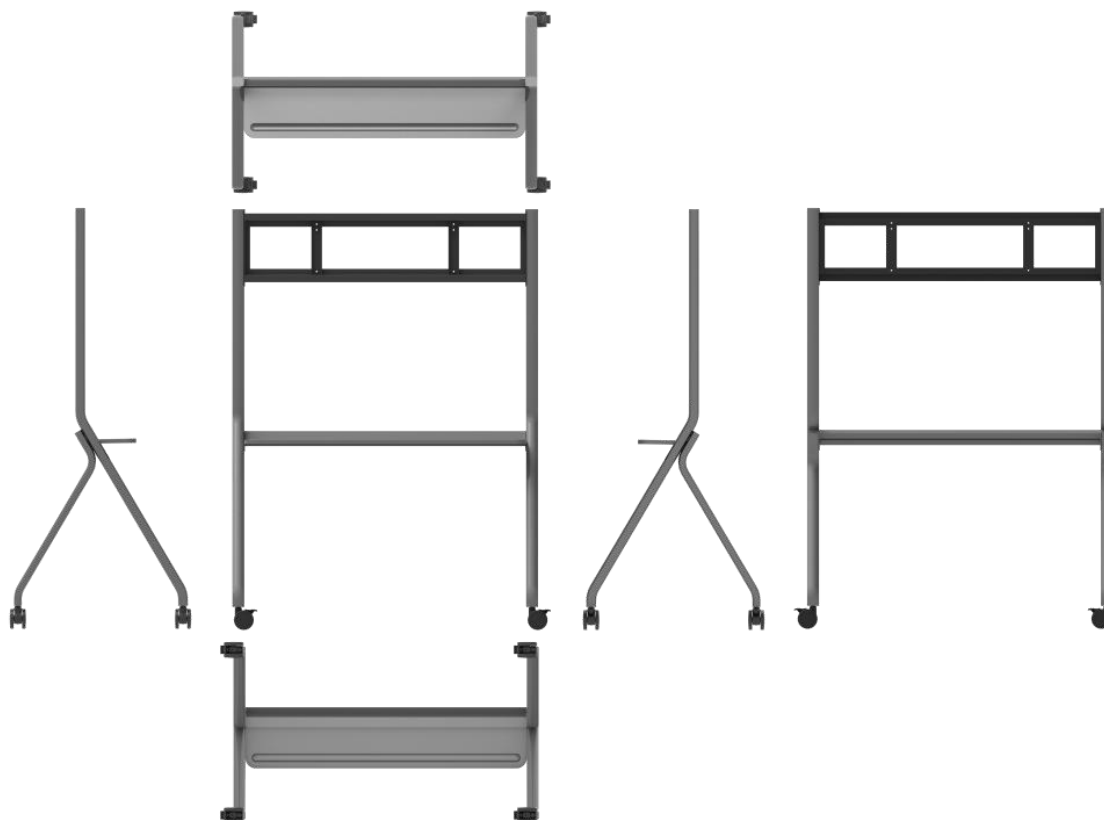

Product Specification

Appearance

Dimensions

Physical Specifications

Dimension (L*W*H)	1160×661×1597mm	
Dimension with Package (L*W*H)	1625×785×160mm	
Gross Weight	18kg	
Net Weight	23.5kg	
Max Load	100kg	
Max Load Size	Recommend No more than 86 inch	
Truckle	Size	3inch
	Type (mute /Non-mute)	mute
Matching Wall Mount	WIB6540A/WIB9060C/WIB9060F/WIB9060G	
Color	Gray (bracket),Black (Hanging plate & Truckle)	