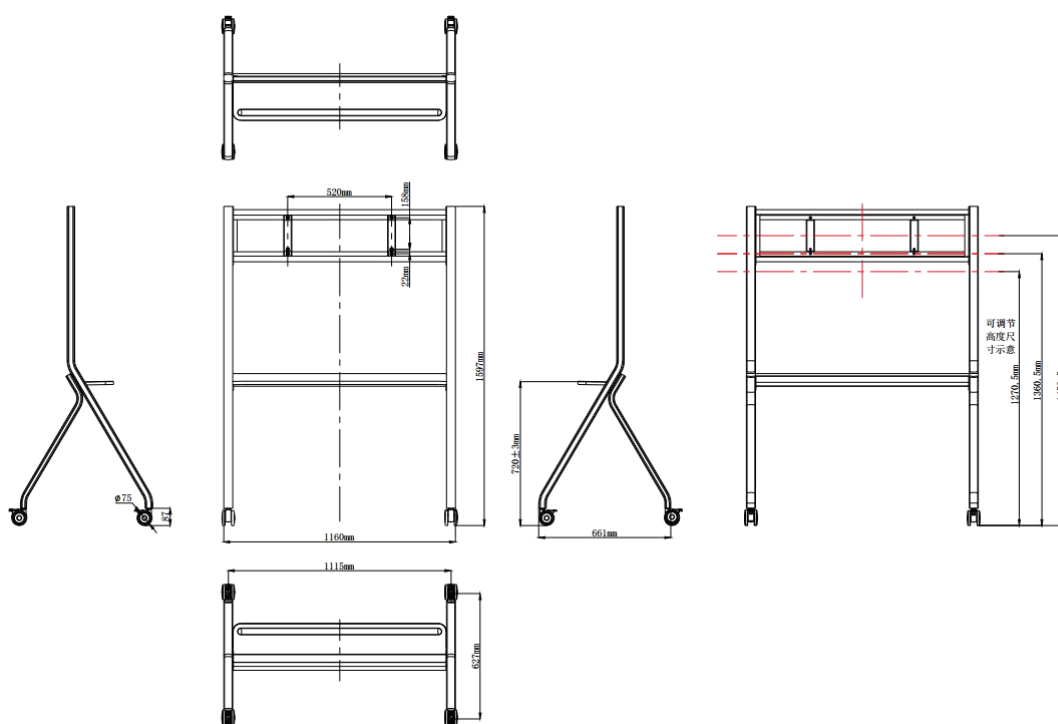

Product Specification

Appearance

Dimensions

Physical Specifications

Dimension (L*W*H)	1160×661×1597mm	
Dimension with Package (L*W*H)	1625×785×160mm	
Gross Weight	18kg	
Net Weight	23.5kg	
Max Load	100kg	
Max Load Size	Recommend No more than 86 inch	
Truckle	Size	3inch
	Type (mute /Non-mute)	mute
Matching Wall Mount	WIB6540A/WIB9060C/WIB9060F/WIB9060G	
Color	Gray (bracket),Black (Hanging plate & Truckle)	