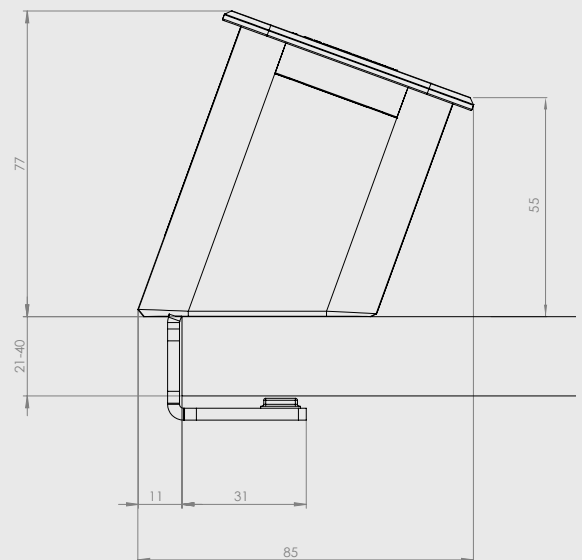

## Dimensions

CablePort office <sup>desk</sup>	3-fold	4-fold	6-fold
Length	175 mm	220 mm	310 mm
Width	67 mm	67 mm	67 mm
Height min – max	55 – 77 mm	55 – 77 mm	55 – 77 mm