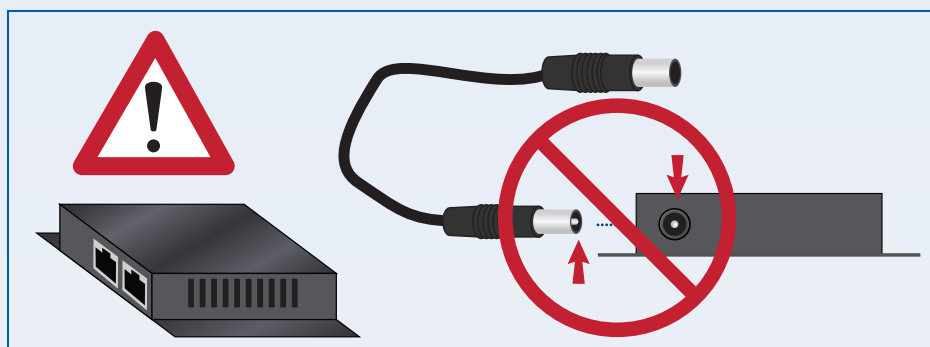

RoboTRAK Presenter Tracking System

999-7270-000 North America
 999-7270-001 Europe and UK
 999-7270-009 Australia and New Zealand

Normal Use

Document 342-1228 Rev A
 08-23-2016

Configuration and Tuning