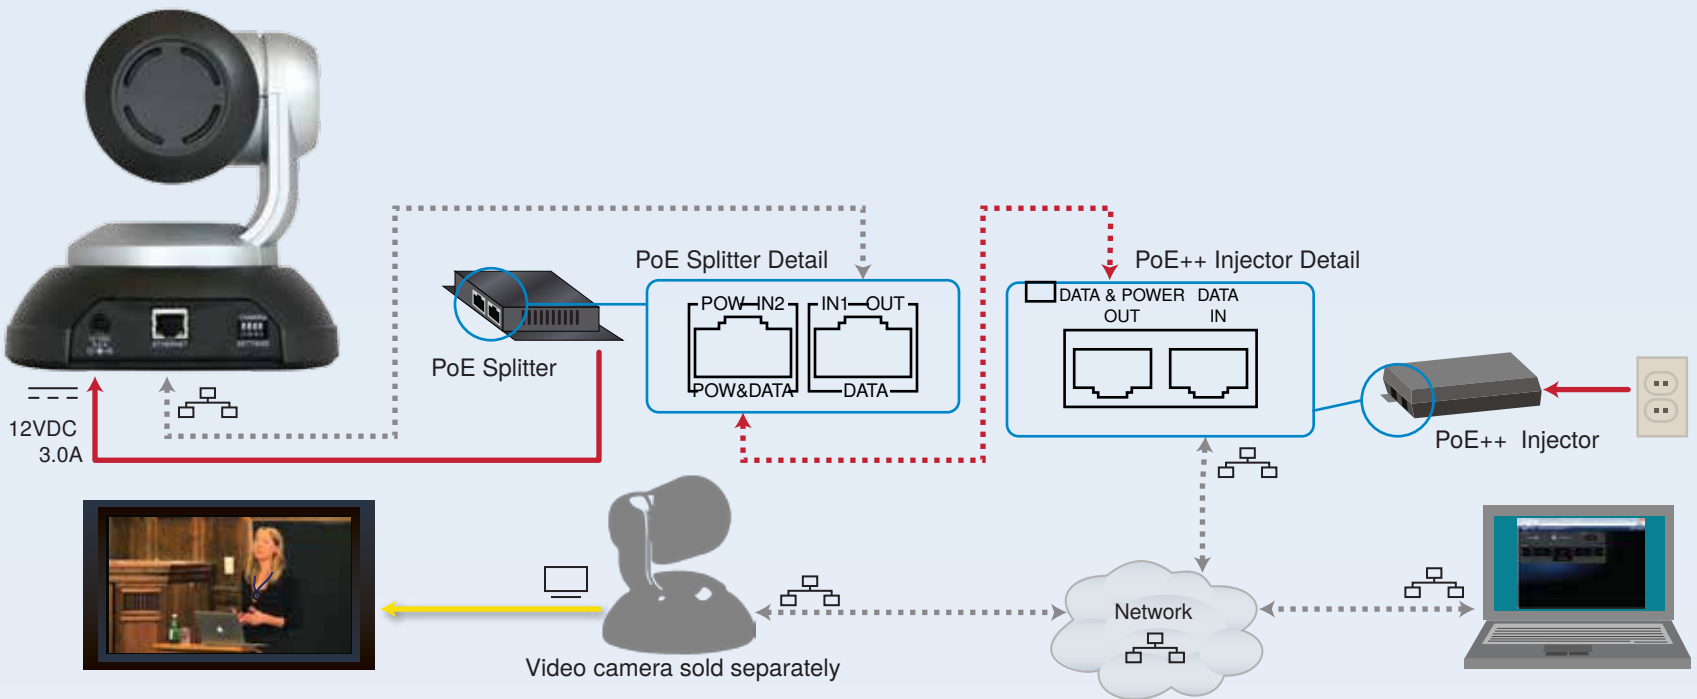

RoboTRAK Presenter Tracking System

999-7270-000 North America
 999-7270-001 Europe and UK
 999-7270-009 Australia and New Zealand

Normal Use

Document 342-1228 Rev A
 08-23-2016

Configuration and Tuning