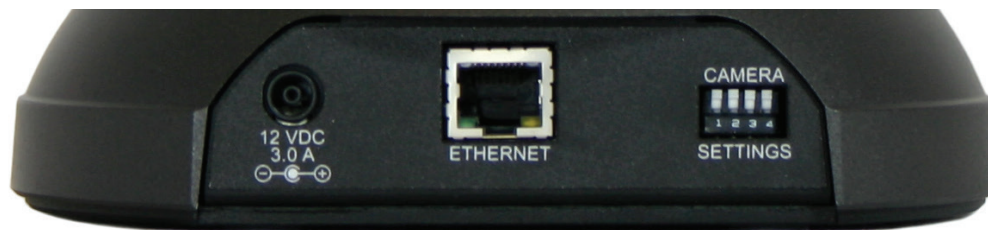

RoboTRAK is an IR lanyard-based camera tracking system that automatically provides a smooth, accurate panning and tilting motion that follows the instructor as they walk around the presentation area of a classroom.

Easy. Intelligent. Automatic. Affordable.

How it Works:

The presenter wears a lanyard containing an infrared signal source. The RoboTRAK IR Camera follows the lanyard and directs movements of the RoboSHOT video camera (sold separately). RoboTRAK makes presenter tracking intelligent and automatic, and eliminates the need for dedicated camera operators.

Features

- RoboTRAK lanyard worn by instructors lasts up to 40 hours on a single battery charge
- Operational distance ranges from 12 to 50 feet (3.7 to 15 m) and within a height range of seven to 15 feet (2 to 4.6 m)
- RoboTRAK Presenter System works with any RoboSHOT camera

Back of Camera

- **12VDC, 3.0Amp power connector** – Connect only the PoE splitter shipped with the camera
- **Network/PoE+ Injector** – 10/100 Ethernet/PoE+ port allows the RoboTRAK IR camera to control the video camera, and provides access to the web interface.
- **DIP switches** – Factory use only