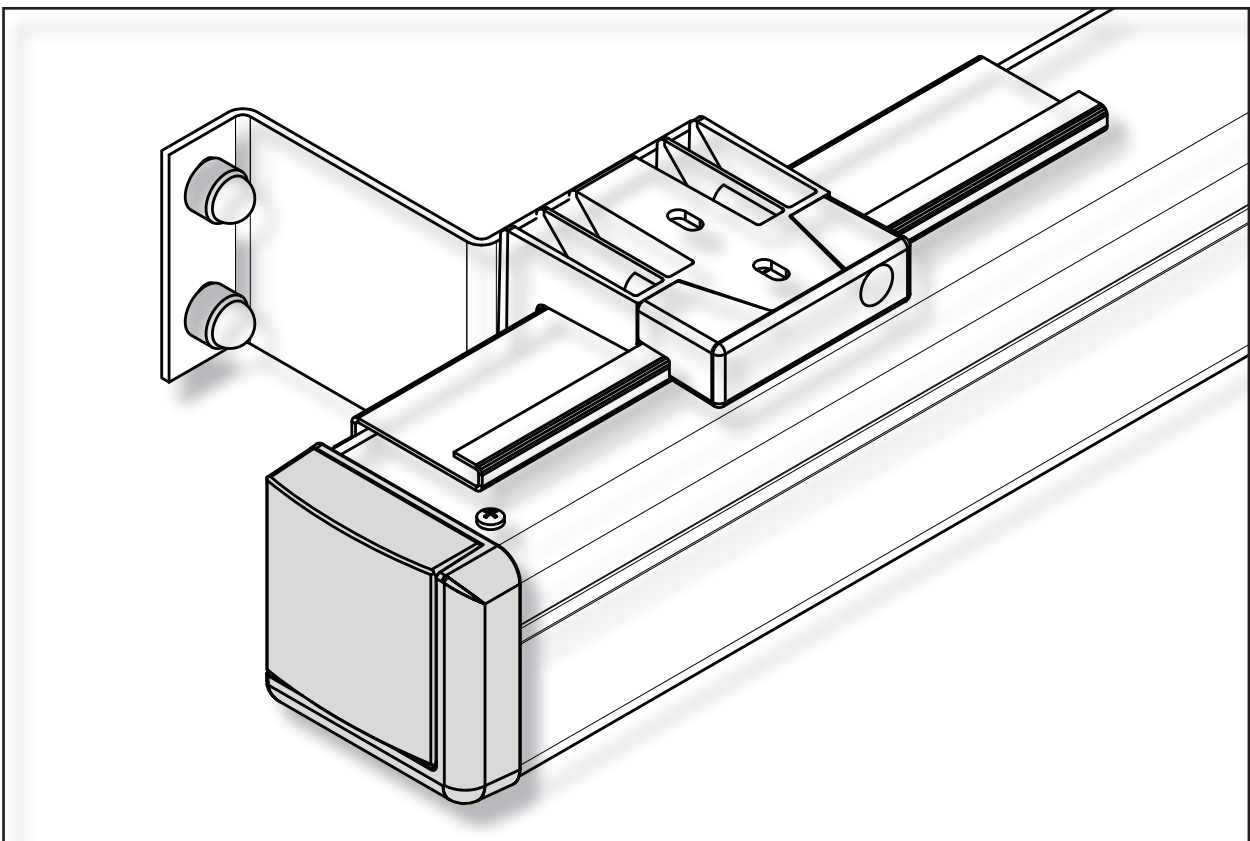

Easy Install wandbeugel 10 cm
Easy Install Wall bracket 10 cm
Easy Install Wandbügel 10 cm
Potence Easy Install de 10 cm

- Elpro (RF) Electrol
- Cinelpro (RF) Electrol
- Hapro Manual
- Compact (RF) Electrol
- Cinema (RF) Electrol
- ProCinema
- Proscreen
- Compact Manual