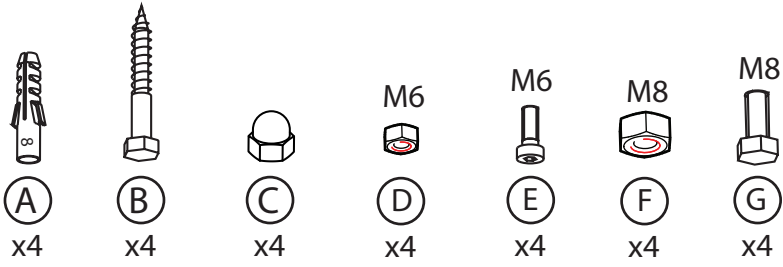

Easy Install wandbeugel 10 cm
Easy Install Wall bracket 10 cm
Easy Install Wandbügel 10 cm
Potence Easy Install de 10 cm

- Elpro (RF) Electrol
- Cinelpro (RF) Electrol
- Hapro Manual
- Compact (RF) Electrol
- Cinema (RF) Electrol
- ProCinema
- Proscreen
- Compact Manual

2a: Compact (RF) Electrol / Compact Manual / Cinema (RF) Electrol / ProScreen / ProCinema: A, B, C, D, E
 2b: Elpro (RF) Electrol / Cinelpro (RF) Electrol / Hapro Manual: A, B, C, F, G