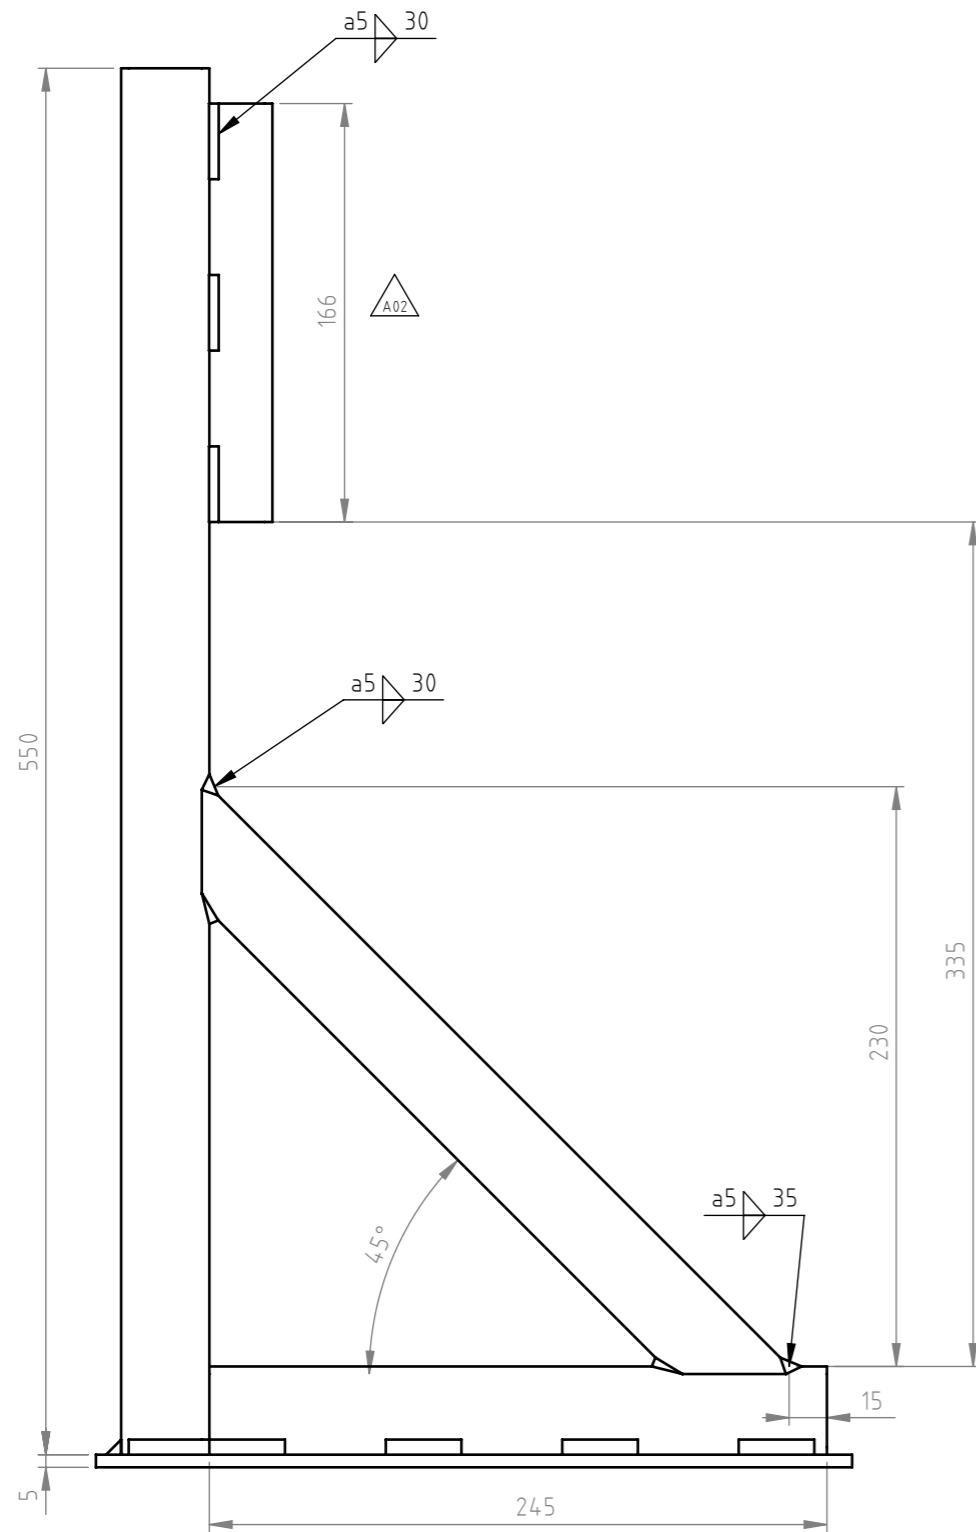

REV.	DESCRIPTION	DATE	APPROVED
A02	maat 166 was 170	26-10-2009	FvT
B	OMSCHRIJVING Aangepast 55CM WAS 40CM	2016-01-25	

Van deze verlengde muurbeugel zijn 2 Poedercoat varianten:
 - 20450292 WANDBEUGEL ELPRO LARGE EI 55CM R9016 = Ral 9016 (wit)
 - 20450543 WANDBEUGEL EXTENSA 55CM R7021 = Ral 7021 (zwart)

file name: 1601251037	sheet: 1/1	approval date: 25-01-2016	approved by: ER
	AM. proj.	dim tolerance unless indicates	drawn date: 25-01-2016
	name: WANDBEUGEL ELPRO LARGE EI 55CM R9016	dim.: +/- 0.5	angle: +/- 0.5
<small>The information contained in this drawing is the sole property of Milestone AV Technologies. Any reproduction in part or as a whole without the written permission of Milestone AV Technologies is prohibited.</small>	material: STEEL	finish: Zie REMARKS	part number: 20450292
	remarks: Er zijn 2 Poedercoat varianten: 20450292=Ral 9016 (wit) / 20450543=Ral 7021 (zwart) oude tek.was 6072		scale: 1:3 dim. units: mm angle unit: degr.
			A3 revision: B+