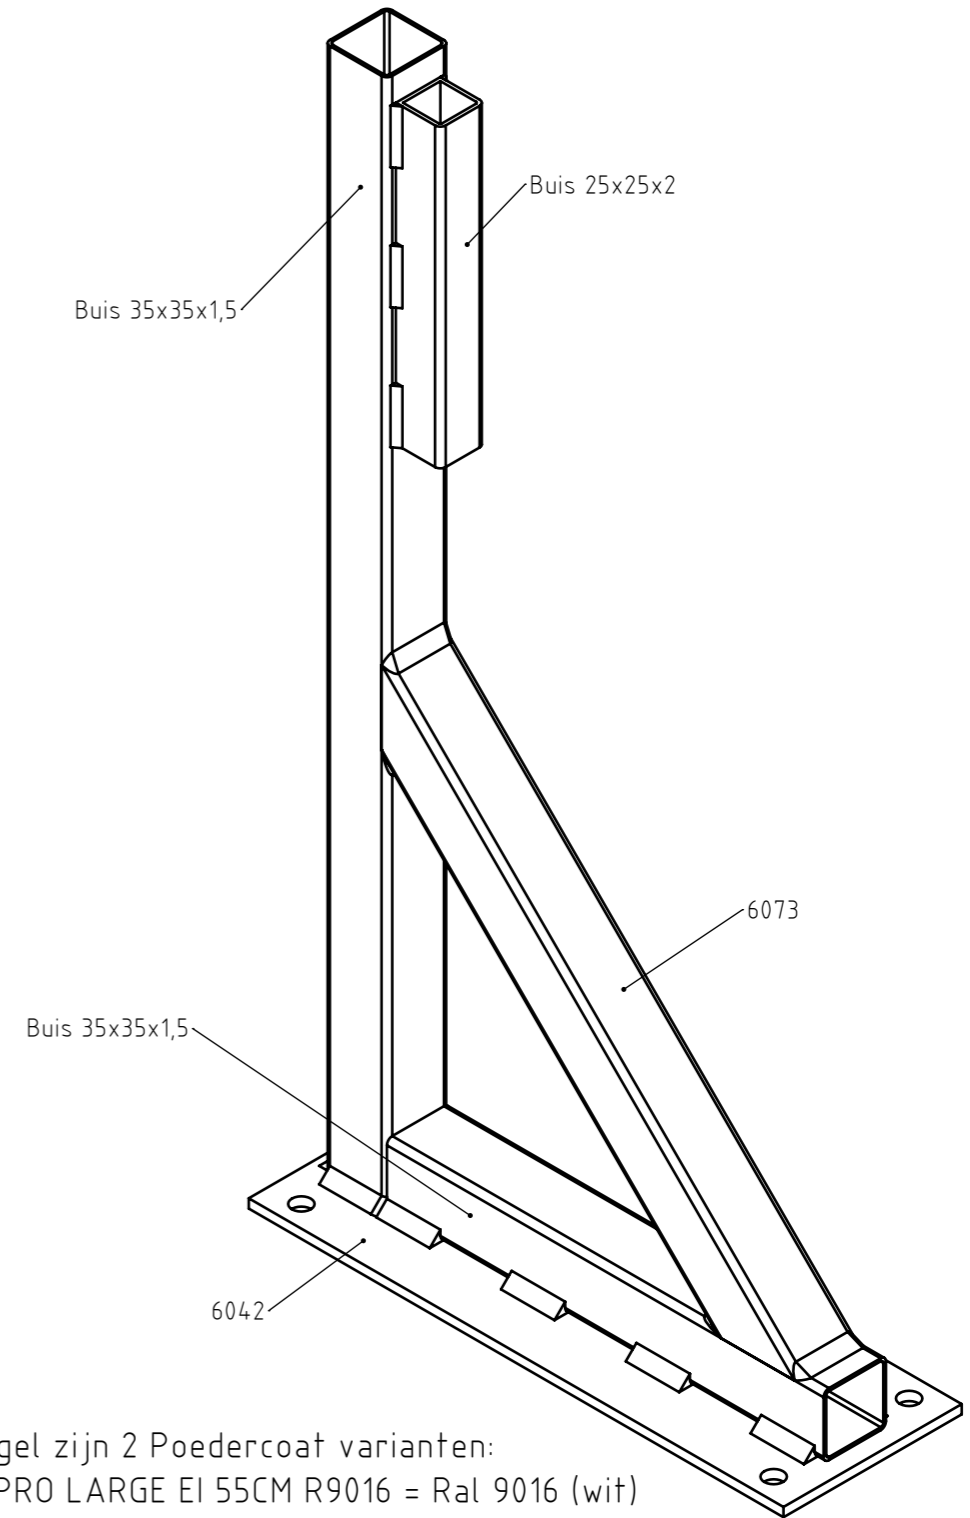

REV.	DESCRIPTION	DATE	APPROVED
A02	maat 166 was 170	26-10-2009	FvT
B	OMSCHRIJVING Aangepast 55CM WAS 40CM	2016-01-25	

Van deze verlengde muurbeugel zijn 2 Poedercoat varianten:
 - 20450292 WANDBEUGEL ELPRO LARGE EI 55CM R9016 = Ral 9016 (wit)
 - 20450543 WANDBEUGEL EXTENSA 55CM R7021 = Ral 7021 (zwart)

file name: 1601251037	sheet: 1/1	approval date: 25-01-2016	approved by: ER
	AM. proj.	dim tolerance unless indicates	drawn date: 25-01-2016
	name: WANDBEUGEL ELPRO LARGE EI 55CM R9016	dim.: +/- 0.5	angle: +/- 0.5
<small>The information contained in this drawing is the sole property of Milestone AV Technologies. Any reproduction in part or as a whole without the written permission of Milestone AV Technologies is prohibited.</small>	material: STEEL	finish: Zie REMARKS	part number: 20450292
	remarks: Er zijn 2 Poedercoat varianten: 20450292=Ral 9016 (wit) / 20450543=Ral 7021 (zwart) oude tek.was 6072		scale: 1:3 dim. units: mm angle unit: degr.
			A3 revision: B+