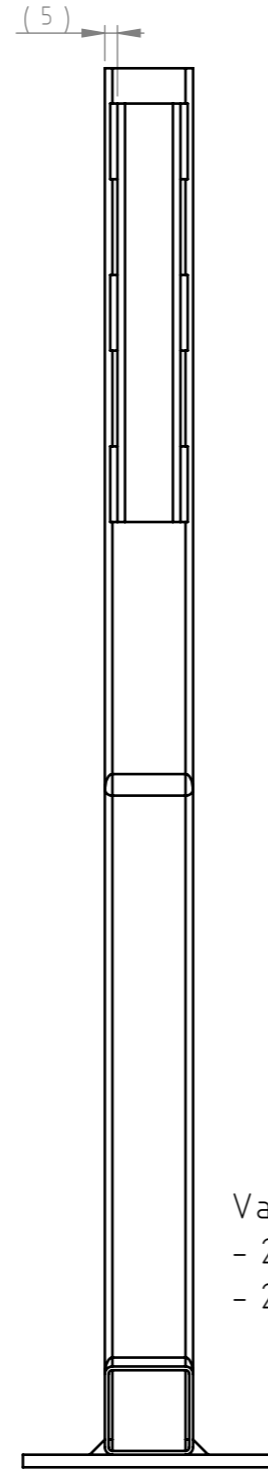

REV.	DESCRIPTION	DATE	APPROVED
A02	maat 166 was 170	26-10-2009	FvT
B	OMSCHRIJVING Aangepast 55CM WAS 40CM	2016-01-25	

Van deze verlengde muurbeugel zijn 2 Poedercoat varianten:
 - 20450292 WANDBEUGEL ELPRO LARGE EI 55CM R9016 = Ral 9016 (wit)
 - 20450543 WANDBEUGEL EXTENSA 55CM R7021 = Ral 7021 (zwart)

file name: 1601251037	sheet: 1/1	approval date: 25-01-2016	approved by: ER
	AM. proj.	dim tolerance unless indicates	drawn date: 25-01-2016
	name: WANDBEUGEL ELPRO LARGE EI 55CM R9016	dim.: +/- 0.5	angle: +/- 0.5
<small>The information contained in this drawing is the sole property of Milestone AV Technologies. Any reproduction in part or as a whole without the written permission of Milestone AV Technologies is prohibited.</small>	material: STEEL	finish: Zie REMARKS	part number: 20450292
	remarks: Er zijn 2 Poedercoat varianten: 20450292=Ral 9016 (wit) / 20450543=Ral 7021 (zwart) oude tek.was 6072		scale: 1:3 dim. units: mm angle unit: degr.
			A3 revision: B+