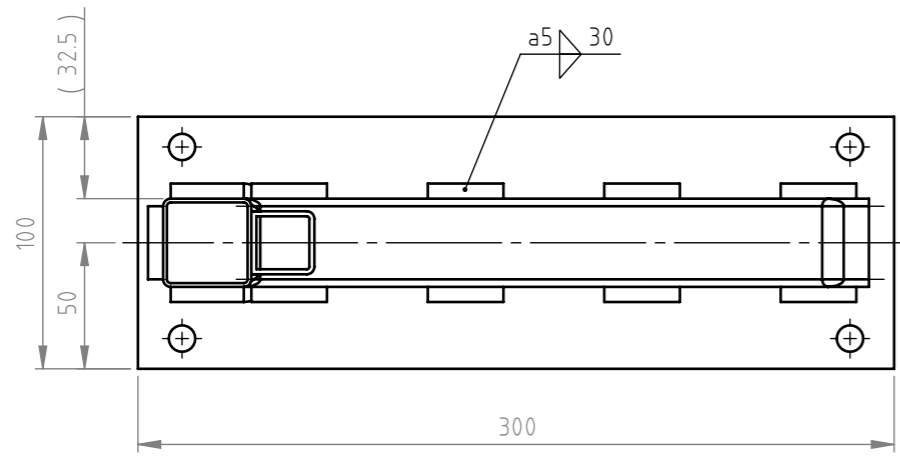

REV.	DESCRIPTION	DATE	APPROVED
A02	maat 166 was 170	26-10-2009	FvT
B	OMSCHRIJVING Aangepast 55CM WAS 40CM	2016-01-25	

Van deze verlengde muurbeugel zijn 2 Poedercoat varianten:
 - 20450292 WANDBEUGEL ELPRO LARGE EI 55CM R9016 = Ral 9016 (wit)
 - 20450543 WANDBEUGEL EXTENSA 55CM R7021 = Ral 7021 (zwart)

file name: 1601251037	sheet: 1/1	approval date: 25-01-2016	approved by: ER
	AM. proj.	dim tolerance unless indicates	drawn date: 25-01-2016
	name: WANDBEUGEL ELPRO LARGE EI 55CM R9016	dim.: +/- 0.5	angle: +/- 0.5
<small>The information contained in this drawing is the sole property of Milestone AV Technologies. Any reproduction in part or as a whole without the written permission of Milestone AV Technologies is prohibited.</small>	material: STEEL	finish: Zie REMARKS	part number: 20450292
	remarks: Er zijn 2 Poedercoat varianten: 20450292=Ral 9016 (wit) / 20450543=Ral 7021 (zwart) oude tek.was 6072		scale: 1:3 dim. units: mm angle unit: degr.
			A3 revision: B+