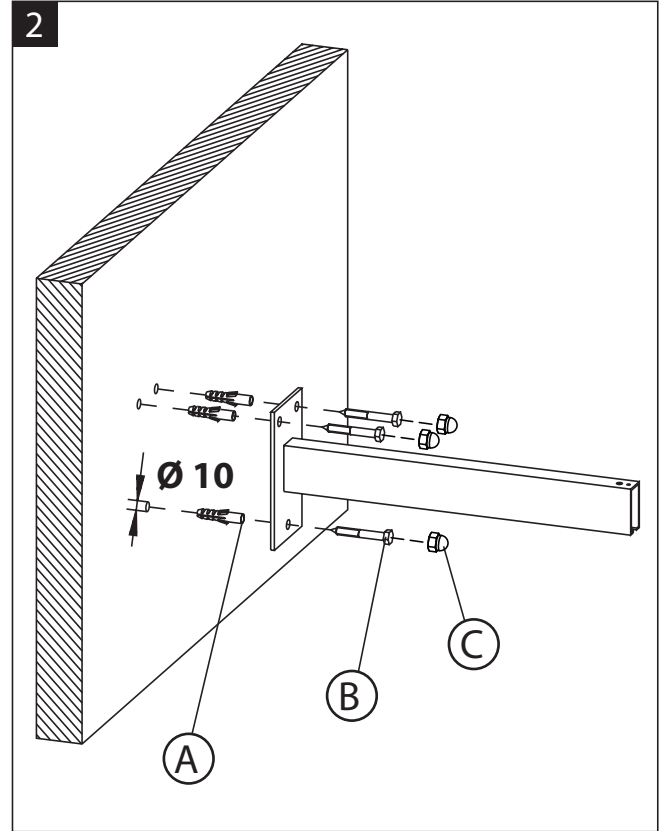

Elpro (RF) Electrol
Cinelpro (RF) Electrol
Hapro Manual
ProScreen
ProCinema
Cinema (RF) Electrol
Compact (RF) Electrol
Compact Manual