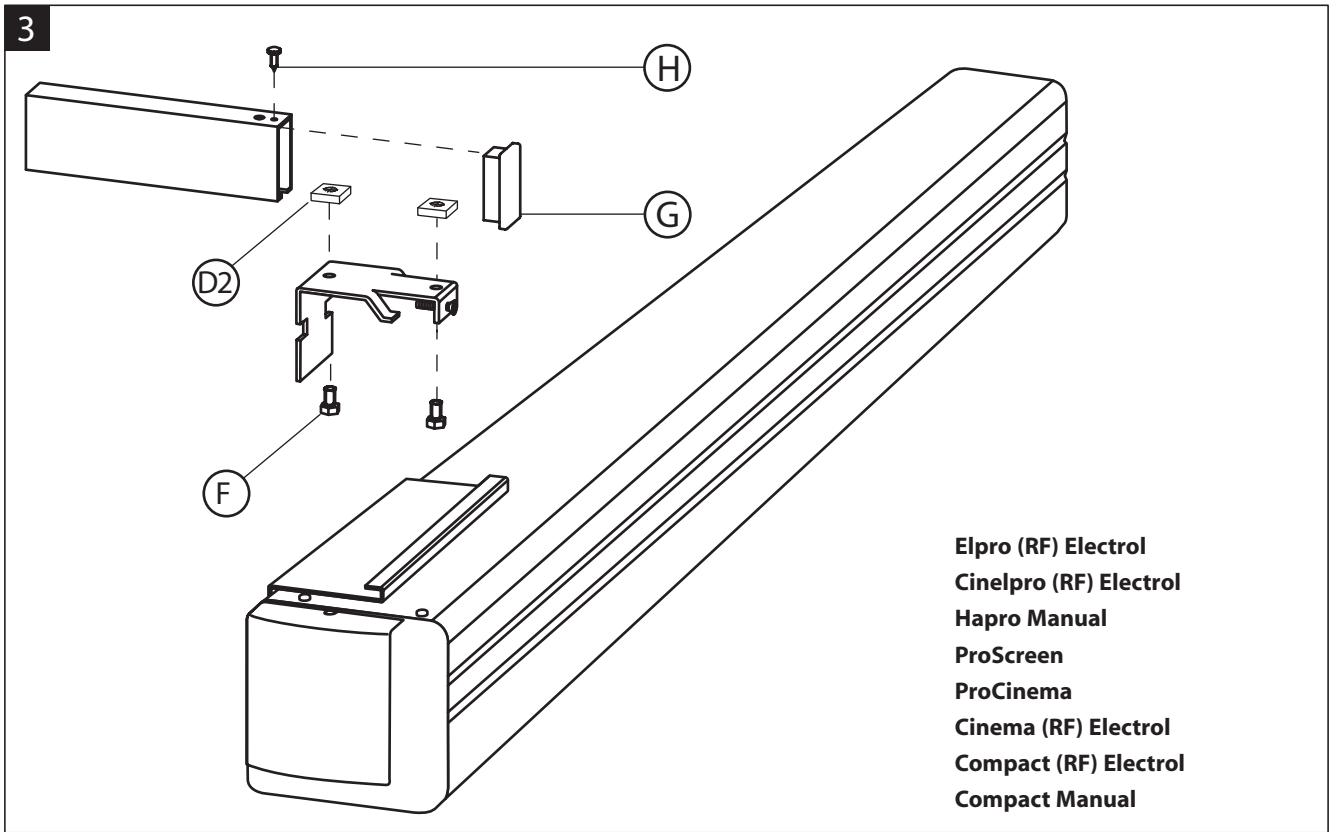

Elpro (RF) Electrol
Cinelpro (RF) Electrol
Hapro Manual
ProScreen
ProCinema
Cinema (RF) Electrol
Compact (RF) Electrol
Compact Manual