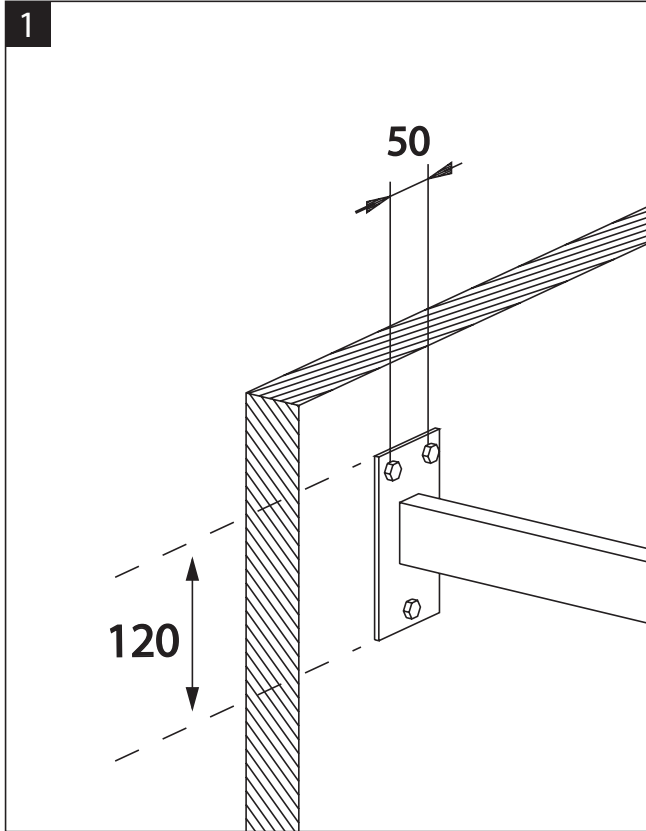

Elpro (RF) Electrol
Cinelpro (RF) Electrol
Hapro Manual
ProScreen
ProCinema
Cinema (RF) Electrol
Compact (RF) Electrol
Compact Manual