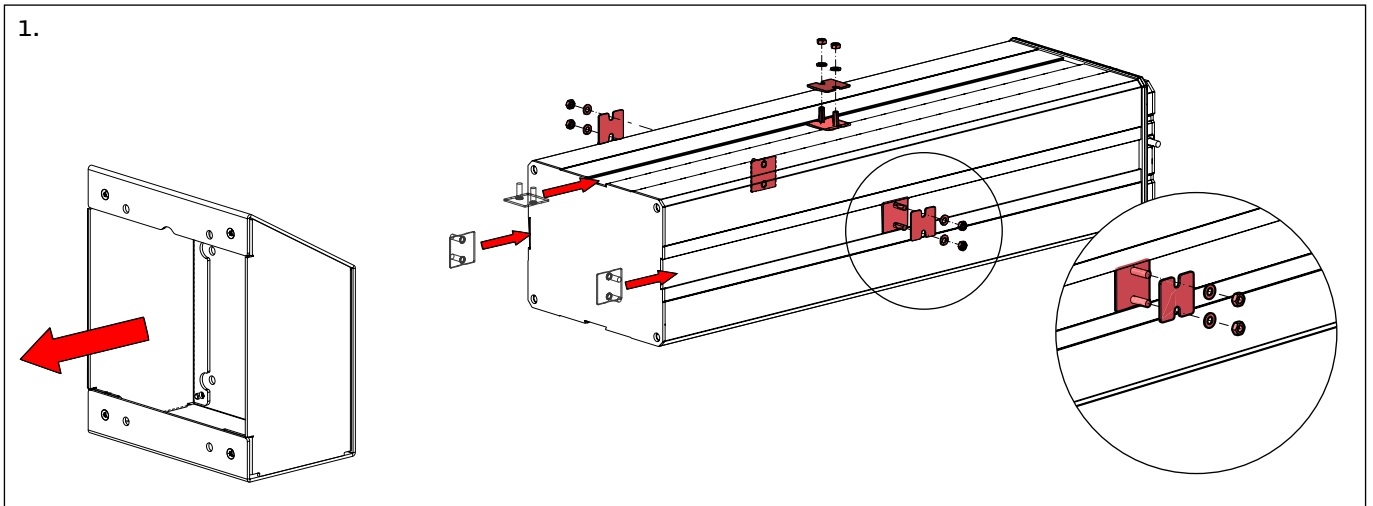

Lieferumfang
Scope of delivery

3x

3x

6x M6

6x Ø 6,4 mm

Montageanleitung | Mounting instructions

DisplayLift Frontablage

DisplayLift Front Shelf