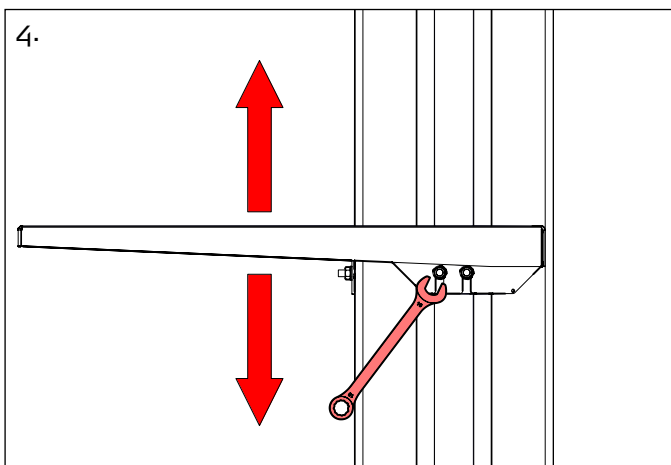

Lieferumfang
Scope of delivery

3x

3x

6x M6

6x Ø 6,4 mm

Montageanleitung | Mounting instructions

DisplayLift Frontablage

DisplayLift Front Shelf