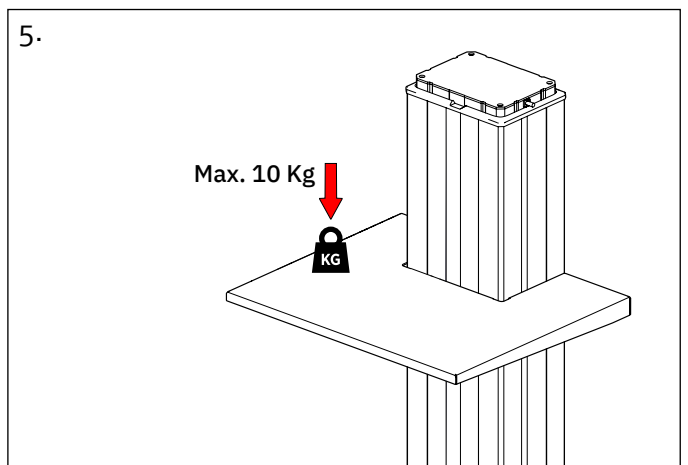

Lieferumfang
Scope of delivery

3x

3x

6x M6

6x Ø 6,4 mm

Montageanleitung | Mounting instructions

DisplayLift Frontablage

DisplayLift Front Shelf