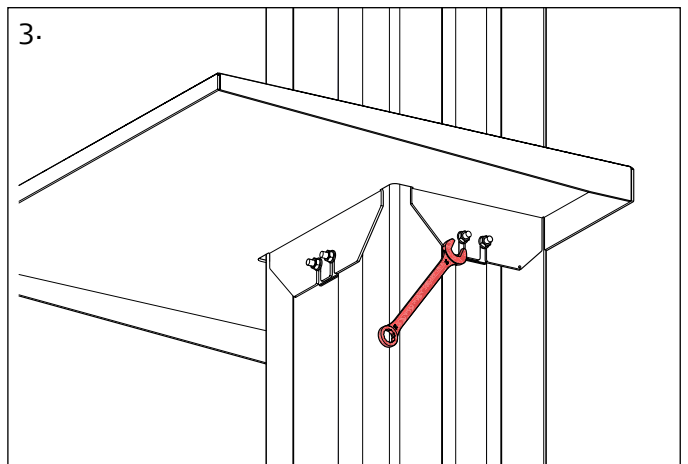

Lieferumfang
Scope of delivery

3x

3x

6x M6

6x Ø 6,4 mm

Montageanleitung | Mounting instructions

DisplayLift Frontablage

DisplayLift Front Shelf