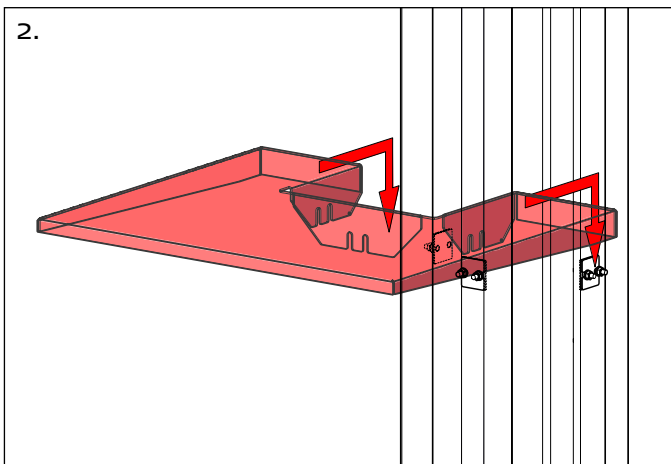

Lieferumfang
Scope of delivery

3x

3x

6x M6

6x Ø 6,4 mm

Montageanleitung | Mounting instructions

DisplayLift Frontablage

DisplayLift Front Shelf