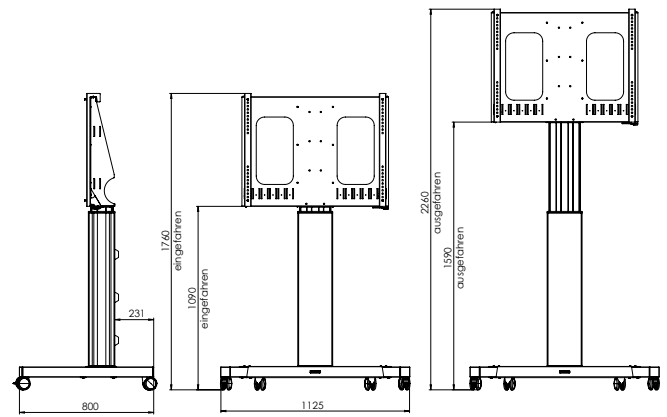

• Wall mount

• Floor support (floor plate needed)

• Mobile cart

Main dimensions

Ref.No. 4013000100

Ref.No. 4013000100 + 4013000110

Ref.No. 4013000101

Product	Description	Price	Ref.-No.
Kindermann DisplayLift – Wall mount	<ul style="list-style-type: none"> Mounted to the wall via 2 height-adjustable mounting brackets Dimensions (without display): 870 x 1760 (2260) x 321 mm (WxHxD) Weight (without display): approx. 34 kg 	799,— €	4013 000 100
Kindermann DisplayLift – Mobile cart	<ul style="list-style-type: none"> The lifting column is mounted on an H-frame with 4 castors, of which 2 are lockable Dimensions of the H-frame: 1125 x 150 x 800 mm (WxHxD) Weight (without display): approx. 43 kg 	849,— €	4013 000 101
Accessories	Description	Price	Ref.-No.
Floor plate for the Kindermann DisplayLift	<ul style="list-style-type: none"> Black lacquered floor plate for freestanding installation of the Kindermann DisplayLift 4013 000 100 Dimensions: 1105 x 800 mm (WxD) 	299,— €	4013 000 110
Cover DisplayLift	<ul style="list-style-type: none"> Cover for the display bracket of the Kindermann DisplayLift's 4013 000 -100 / -101. The cover is screwed on the display bracket and closes it. 	69,— €	4013 000 111
Laptop Side Shelf DisplayLift	<ul style="list-style-type: none"> Laptop side shelf to mount to the right and/or left side of the pylon. Compatible with the Kindermann DisplayLift 4013 000 -100 / -101 Max. load capacity: 10 kg Dimensions (overall): 30 x 40 x 6,0 cm (W x D x H) Dimensions of footprint: 30 x 40 cm (W x D) Colour: RAL 9005, black 	73,50 €	4013 000 112
Front Shelf DisplayLift	<ul style="list-style-type: none"> Front shelf to mount to the central column. Compatible with the Kindermann DisplayLift 4013 000 -100 / -101 Max. load capacity: 10 kg Dimensions (overall): 46 x 39 x 5,2 cm (W x D x H) Dimensions of footprint (max.): 46 x 24,8 cm (W x D) Colour: RAL 9005, black 	80,— €	4013 000 113
Camera Shelf DisplayLift	<ul style="list-style-type: none"> Holder/Shelf for videoconference cameras Compatible with the Kindermann DisplayLift 4013 000 -100 / -101 Camera Shelf to mount to the display holder Height adjustable Possibility to mount the shelf under or above the display Max. load capacity: 8 kg Dimensions (overall): ca. 25 x 12,5 x 80 cm (W x D x H) Dimensions of footprint (max): 24,7 x 11,6 cm (W x D) Compatible for displays sizes 65" – 86" Colour: RAL 9005, black 	87,— €	4013 000 114