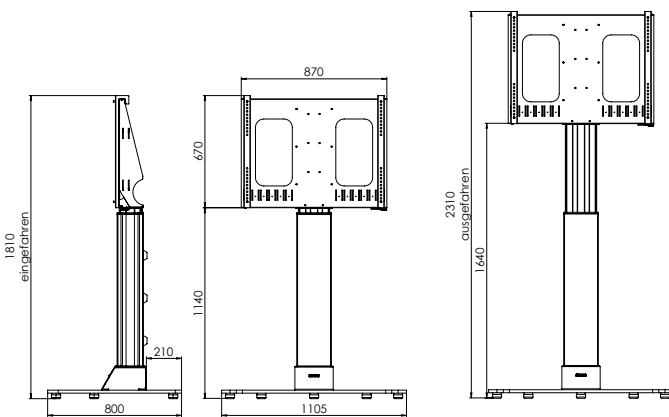

• Wall mount

• Floor support (floor plate needed)

• Mobile cart

Main dimensions

Ref.No. 4013000100

Ref.No. 4013000100 + 4013000110

Ref.No. 4013000101

Product	Description	Price	Ref.-No.
Kindermann DisplayLift – Wall mount	<ul style="list-style-type: none"> Mounted to the wall via 2 height-adjustable mounting brackets Dimensions (without display): 870 x 1760 (2260) x 321 mm (WxHxD) Weight (without display): approx. 34 kg 	799,— €	4013 000 100
Kindermann DisplayLift – Mobile cart	<ul style="list-style-type: none"> The lifting column is mounted on an H-frame with 4 castors, of which 2 are lockable Dimensions of the H-frame: 1125 x 150 x 800 mm (WxHxD) Weight (without display): approx. 43 kg 	849,— €	4013 000 101
Accessories	Description	Price	Ref.-No.
Floor plate for the Kindermann DisplayLift	<ul style="list-style-type: none"> Black lacquered floor plate for freestanding installation of the Kindermann DisplayLift 4013 000 100 Dimensions: 1105 x 800 mm (WxD) 	299,— €	4013 000 110
Cover DisplayLift	<ul style="list-style-type: none"> Cover for the display bracket of the Kindermann DisplayLift's 4013 000 -100 / -101. The cover is screwed on the display bracket and closes it. 	69,— €	4013 000 111
Laptop Side Shelf DisplayLift	<ul style="list-style-type: none"> Laptop side shelf to mount to the right and/or left side of the pylon. Compatible with the Kindermann DisplayLift 4013 000 -100 / -101 Max. load capacity: 10 kg Dimensions (overall): 30 x 40 x 6,0 cm (W x D x H) Dimensions of footprint: 30 x 40 cm (W x D) Colour: RAL 9005, black 	73,50 €	4013 000 112
Front Shelf DisplayLift	<ul style="list-style-type: none"> Front shelf to mount to the central column. Compatible with the Kindermann DisplayLift 4013 000 -100 / -101 Max. load capacity: 10 kg Dimensions (overall): 46 x 39 x 5,2 cm (W x D x H) Dimensions of footprint (max.): 46 x 24,8 cm (W x D) Colour: RAL 9005, black 	80,— €	4013 000 113
Camera Shelf DisplayLift	<ul style="list-style-type: none"> Holder/Shelf for videoconference cameras Compatible with the Kindermann DisplayLift 4013 000 -100 / -101 Camera Shelf to mount to the display holder Height adjustable Possibility to mount the shelf under or above the display Max. load capacity: 8 kg Dimensions (overall): ca. 25 x 12,5 x 80 cm (W x D x H) Dimensions of footprint (max): 24,7 x 11,6 cm (W x D) Compatible for displays sizes 65" – 86" Colour: RAL 9005, black 	87,— €	4013 000 114