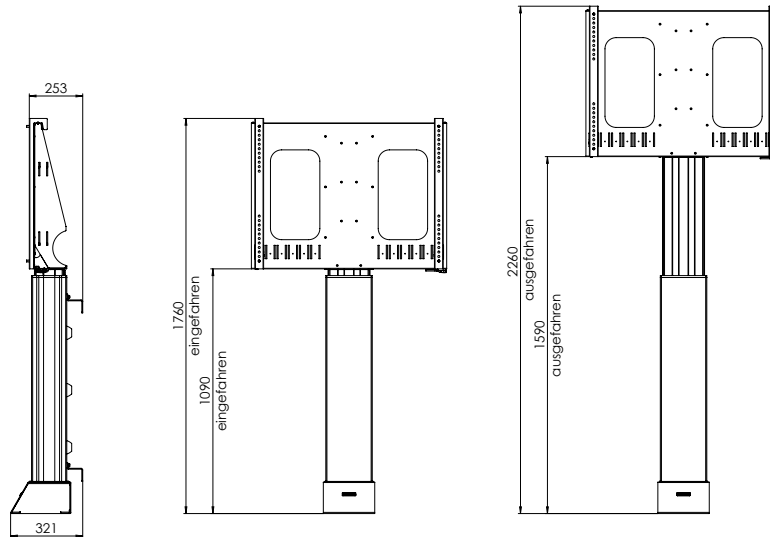

• Wall mount

• Floor support (floor plate needed)

• Mobile cart

Main dimensions

Ref.No. 4013000100

Ref.No. 4013000100 + 4013000110

Ref.No. 4013000101

Product	Description	Price	Ref.-No.
Kindermann DisplayLift – Wall mount	<ul style="list-style-type: none"> Mounted to the wall via 2 height-adjustable mounting brackets Dimensions (without display): 870 x 1760 (2260) x 321 mm (WxHxD) Weight (without display): approx. 34 kg 	799,— €	4013 000 100
Kindermann DisplayLift – Mobile cart	<ul style="list-style-type: none"> The lifting column is mounted on an H-frame with 4 castors, of which 2 are lockable Dimensions of the H-frame: 1125 x 150 x 800 mm (WxHxD) Weight (without display): approx. 43 kg 	849,— €	4013 000 101
Accessories	Description	Price	Ref.-No.
Floor plate for the Kindermann DisplayLift	<ul style="list-style-type: none"> Black lacquered floor plate for freestanding installation of the Kindermann DisplayLift 4013 000 100 Dimensions: 1105 x 800 mm (WxD) 	299,— €	4013 000 110
Cover DisplayLift	<ul style="list-style-type: none"> Cover for the display bracket of the Kindermann DisplayLift's 4013 000 -100 / -101. The cover is screwed on the display bracket and closes it. 	69,— €	4013 000 111
Laptop Side Shelf DisplayLift	<ul style="list-style-type: none"> Laptop side shelf to mount to the right and/or left side of the pylon. Compatible with the Kindermann DisplayLift 4013 000 -100 / -101 Max. load capacity: 10 kg Dimensions (overall): 30 x 40 x 6,0 cm (W x D x H) Dimensions of footprint: 30 x 40 cm (W x D) Colour: RAL 9005, black 	73,50 €	4013 000 112
Front Shelf DisplayLift	<ul style="list-style-type: none"> Front shelf to mount to the central column. Compatible with the Kindermann DisplayLift 4013 000 -100 / -101 Max. load capacity: 10 kg Dimensions (overall): 46 x 39 x 5,2 cm (W x D x H) Dimensions of footprint (max.): 46 x 24,8 cm (W x D) Colour: RAL 9005, black 	80,— €	4013 000 113
Camera Shelf DisplayLift	<ul style="list-style-type: none"> Holder/Shelf for videoconference cameras Compatible with the Kindermann DisplayLift 4013 000 -100 / -101 Camera Shelf to mount to the display holder Height adjustable Possibility to mount the shelf under or above the display Max. load capacity: 8 kg Dimensions (overall): ca. 25 x 12,5 x 80 cm (W x D x H) Dimensions of footprint (max): 24,7 x 11,6 cm (W x D) Compatible for displays sizes 65" – 86" Colour: RAL 9005, black 	87,— €	4013 000 114