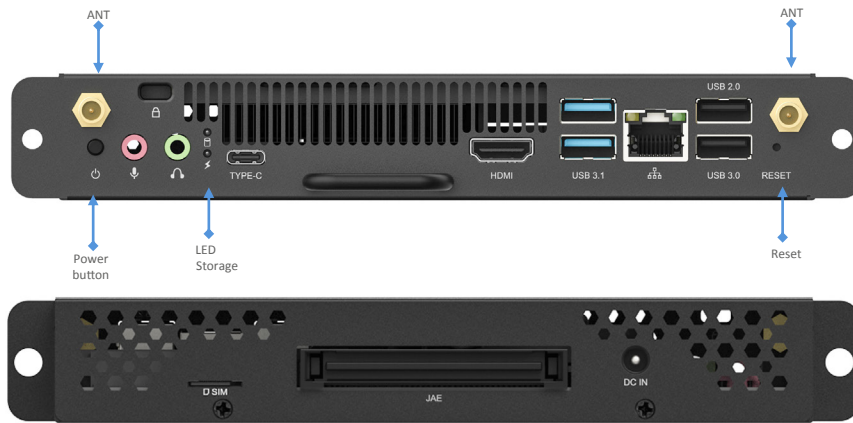

Kindermann OPS-PCs

Features

- Intel 11th Generation Core CPUs
- USB 3.2 Gen2 support, up to 10 Gbits
- 1x USB Type C
- 4K60 output via JAE, HDMI and USB-C
- Intel Wi-Fi6E AX210 built-in including Bluetooth 5.3 support
- Support of TPM 2.0
- Windows 10 Pro, pre-installed (not licensed)

Specifications

		OPS i5-1135G7	OPS i7-1165G7
Ref. No.		3051 000 052	3051 000 053
Processor	CPU	Intel i5-1135G7	Intel i7-1165G7
	Frequency	2,4 GHz, max. turbo 4.2 GHz	2,8 GHz, max. turbo 4.9 GHz
RAM	Size	8 GB	16 GB
	Type	DDR4 2666 MHz (max. supported 3200 MHz)	
	Socket	2x SO-DIMM	
Graphics	GPU	Intel Iris Xe Graphics	
	HDMI (80Pin JAE OPS)	4096 x 2160 @ 60 Hz	
	HDMI	4096 x 2160 @ 60 Hz	
	USB-C (DP 1.2)	4096 x 2160 @ 60 Hz	
Network	Controller	Intel Gigabit Ethernet (I219LM) (10/100/1000 MBits)	
	Interface	1x RJ45	
WiFi/Bluetooth	Controller	Intel (AX210), dual Wi-Fi 2.4 & 5 & 6 GHz, supports 802.11ax, Bluetooth 5.3	
I/O	USB	1x USB 3.2 Gen1 (Type C) 2x USB 3.2 Gen2 (Type A) 1x USB 3.2 Gen1 (Type A) 1x USB 2.0 (Type A)	
	Serial Port	none	
	Audio	Realtek ALC897 1x 3.5 mm Mic in 1x 3.5 mm Line out	
	Buttons	Power, Reset	
	LED Indicators	Power, SSD	
Storage	SSD	256 GB	
Features	WatchDog Timer	yes	
	Auto Power On	yes	
	RTC	yes	
	Wake on Lan	yes	
Operation System	Windows 10 Pro	English, pre-installed, no license	
Power	Power Type	12V / 19V, 2,5 / 5A	
Mechanical	Dimensions (WxDxH)	180 x 119 x 30 mm	
	Construction	metal	
	Color	black	
	Weight	0.75 kg	
Environment	Operating Temperature	-5° - 45° C	
	Relative Humidity	5 - 95 % (non condensing)	
Certification	Certification	CE	
Scope of delivery		2x WIFI antenna	

GB 2022-03 Subject to technical alterations, as well as to changes of the design and the colour.

Kindermann OPS-PCs

Connections

Dimensions