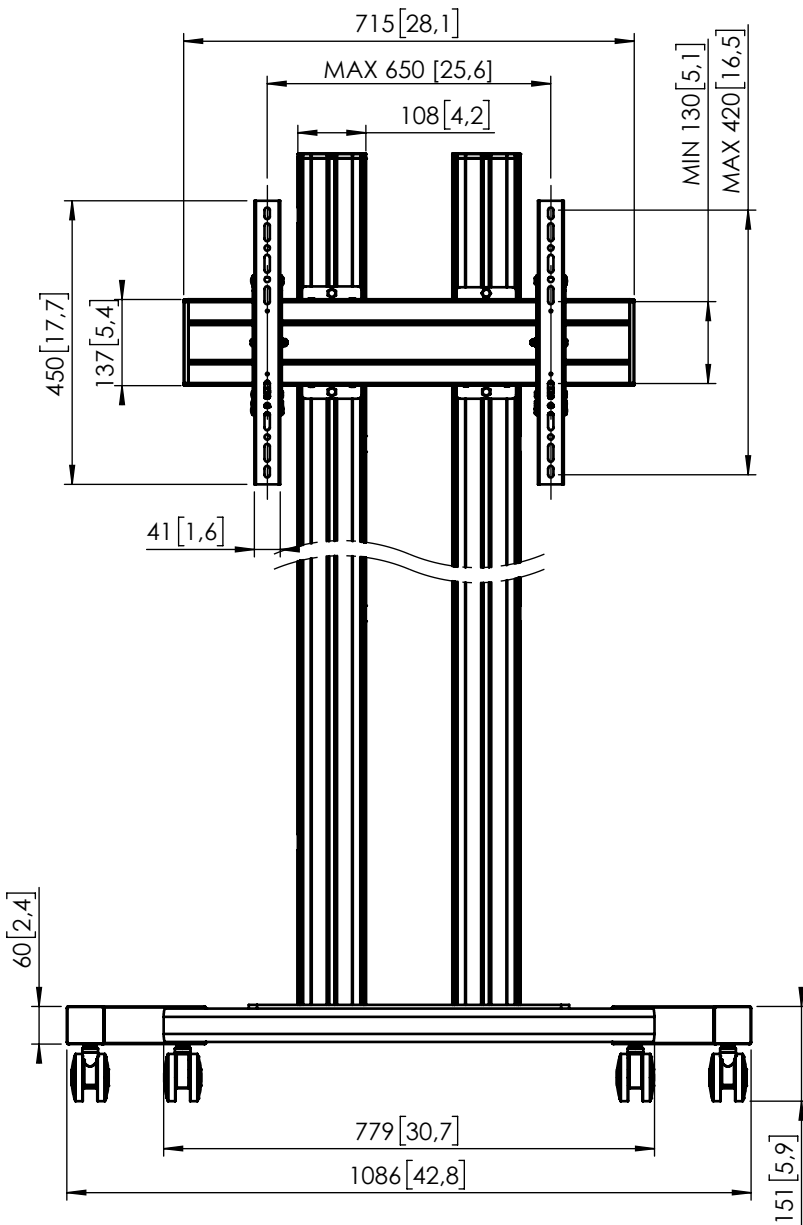

# Product data sheet

## TD 1864 Trolley

Dimensions in mm [inch]

Note: This document and specifications herein are confidential and the exclusive property of Vogel's Products b.v. Neither this design nor any information contained in this drawing may be reproduced or disclosed to others without written consent of Vogel's Products b.v. The design and information will not be reproduced, copied or used, either in part or in its entirety, as the basis for the manufacture or sale of items without written permission.  
Warning: Please study all instructions and illustrations carefully before installation.  
Information in this document is subject to change without further notice.