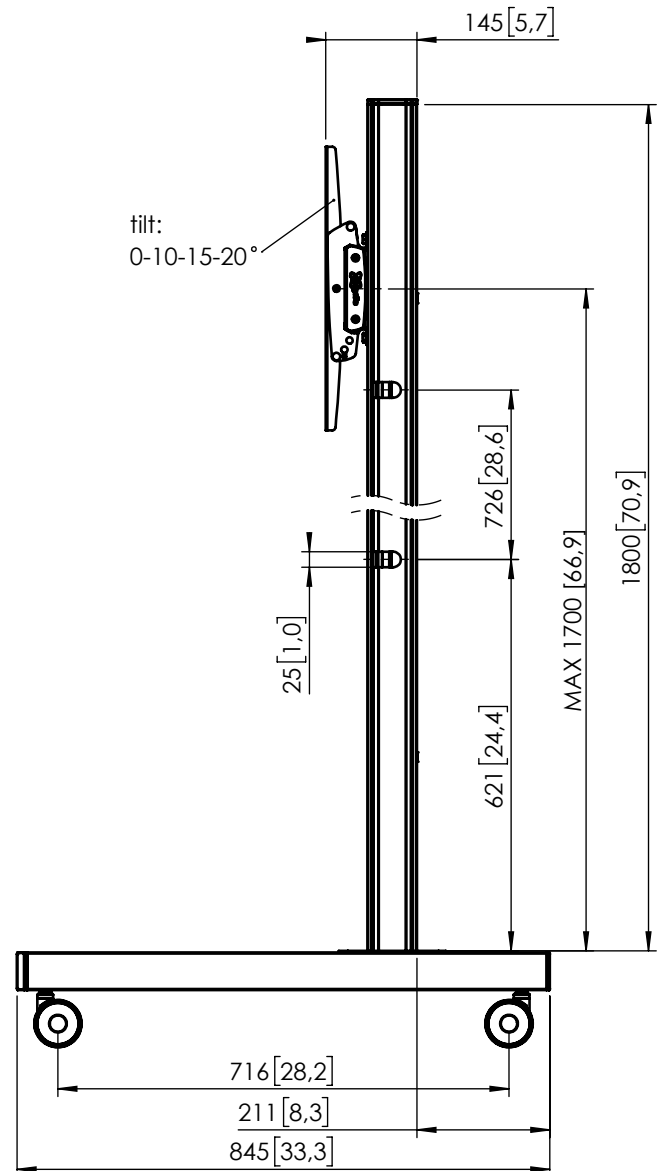

# Product data sheet

## TD 1864 Trolley

Dimensions in mm [inch]

Note: This document and specifications herein are confidential and the exclusive property of Vogel's Products b.v. Neither this design nor any information contained in this drawing may be reproduced or disclosed to others without written consent of Vogel's Products b.v. The design and information will not be reproduced, copied or used, either in part or in its entirety, as the basis for the manufacture or sale of items without written permission.  
Warning: Please study all instructions and illustrations carefully before installation.  
Information in this document is subject to change without further notice.