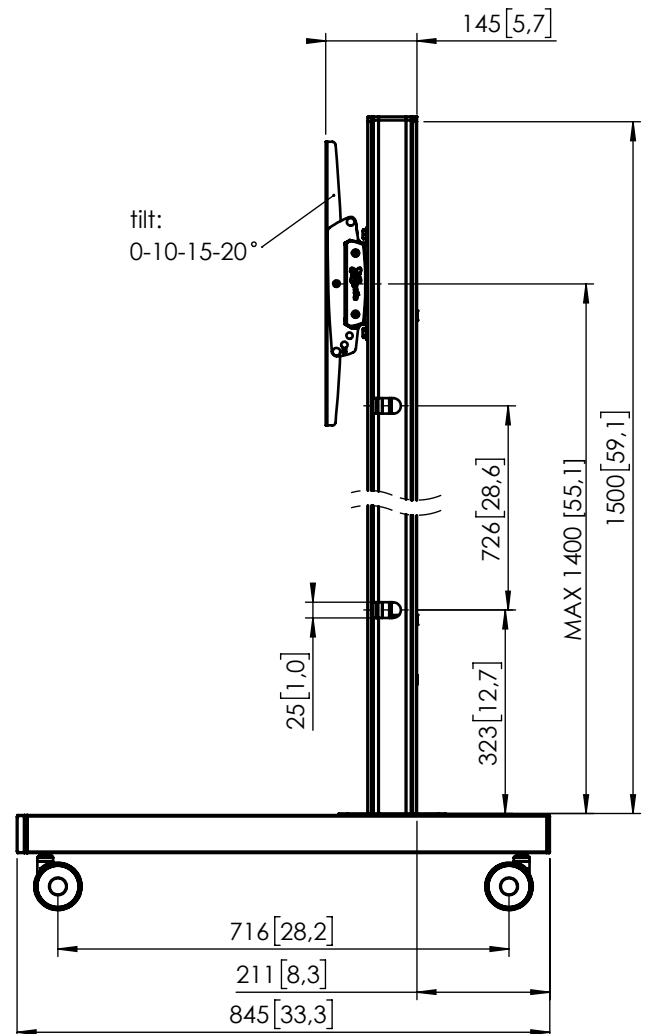

Product data sheet

TD 1564 Trolley

Dimensions in mm [inch]

Note: This document and specifications herein are confidential and the exclusive property of Vogel's Products b.v. Neither this design nor any information contained in this drawing may be reproduced or disclosed to others without written consent of Vogel's Products b.v. The design and information will not be reproduced, copied or used, either in part or in its entirety, as the basis for the manufacture or sale of items without written permission.
Warning: Please study all instructions and illustrations carefully before installation.
Information in this document is subject to change without further notice.