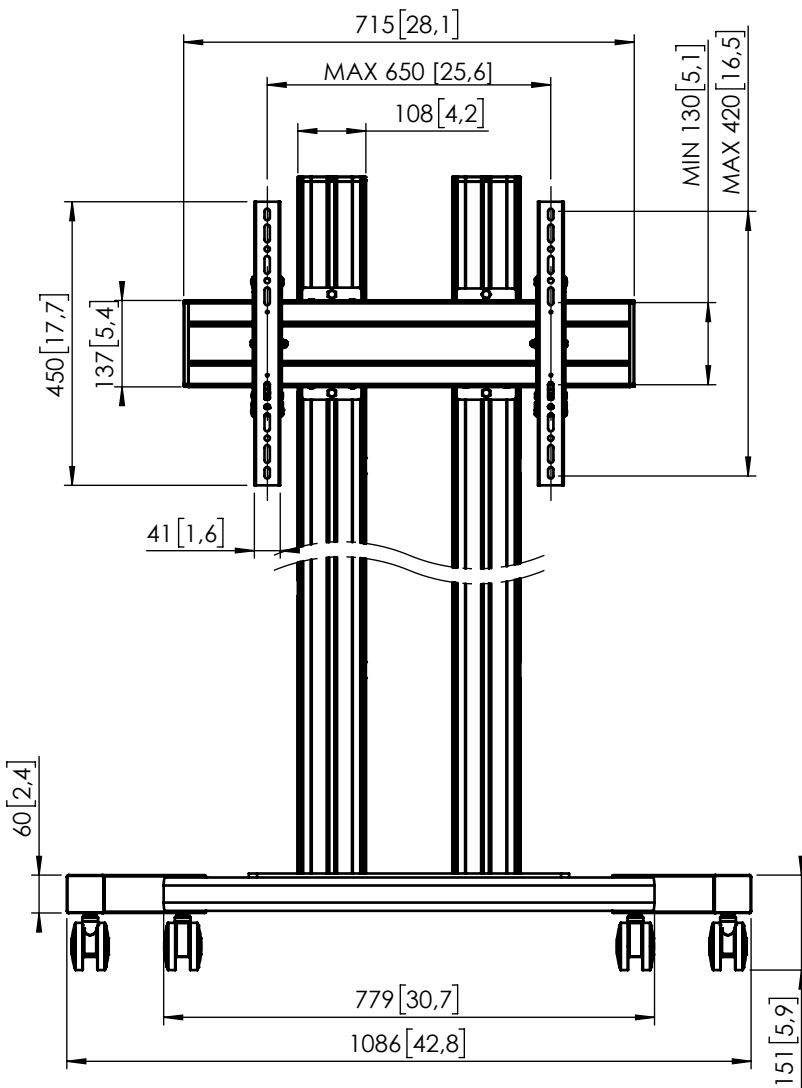

Product data sheet

TD 1564 Trolley

Dimensions in mm [inch]

Note: This document and specifications herein are confidential and the exclusive property of Vogel's Products b.v. Neither this design nor any information contained in this drawing may be reproduced or disclosed to others without written consent of Vogel's Products b.v. The design and information will not be reproduced, copied or used, either in part or in its entirety, as the basis for the manufacture or sale of items without written permission.
Warning: Please study all instructions and illustrations carefully before installation.
Information in this document is subject to change without further notice.