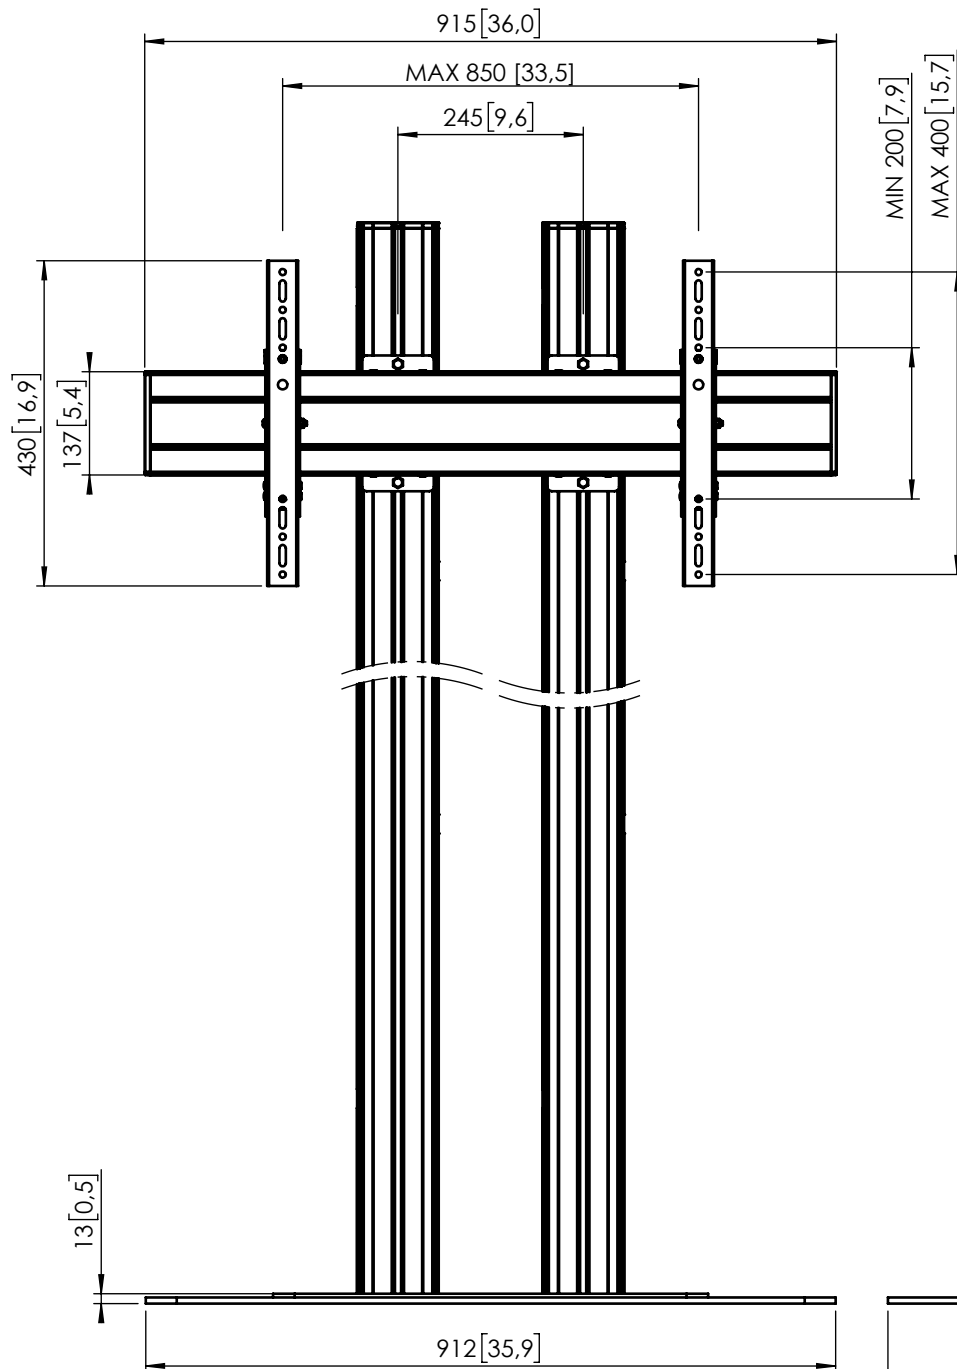

# Product data sheet

## FD 1884 Floor stand

Dimensions in mm [inch]

Note : This document and specifications herein are confidential and the exclusive property of Vogel's Products b.v. Neither this design nor any information contained in this drawing may be reproduced or disclosed to others without written consent of Vogel's Products b.v. The design and information will not be reproduced, copied or used, either in part or in its entirety, as the basis for the manufacture or sale of items without written permission.  
 Warning: Please study all instructions and illustrations carefully before installation.  
 Information in this document is subject to change without further notice.