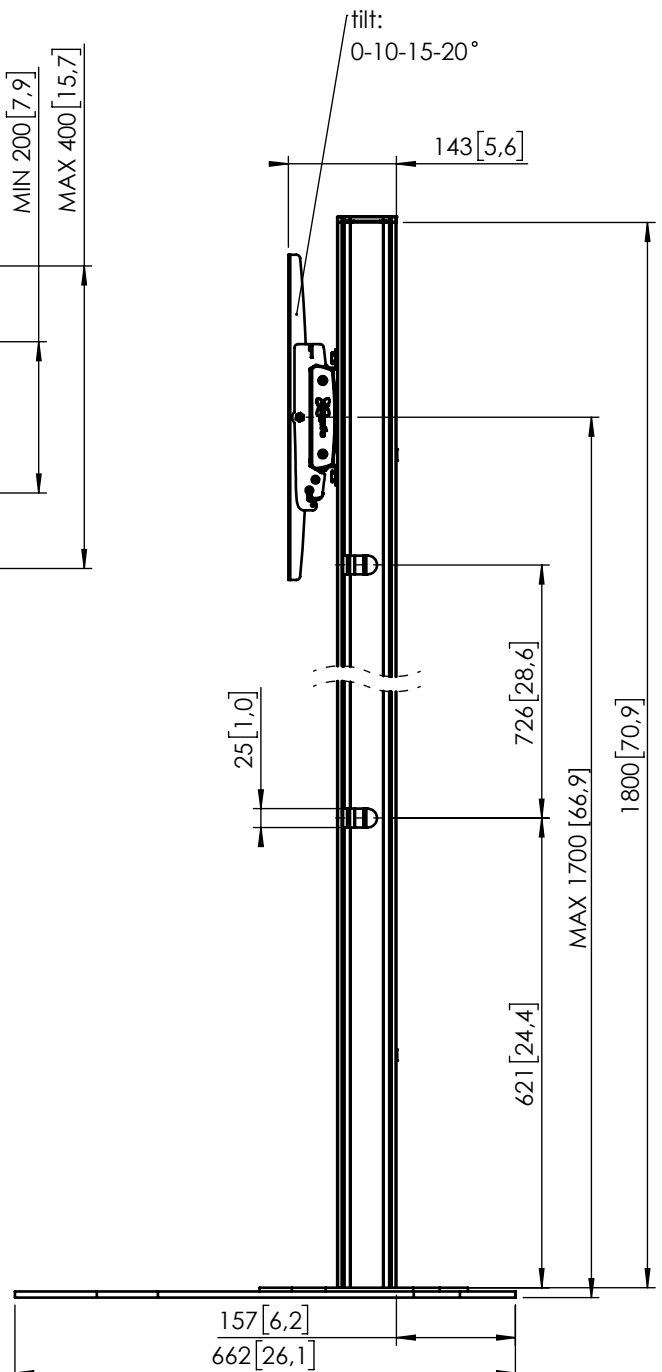

# Product data sheet

## FD 1884 Floor stand

Dimensions in mm [inch]

Note : This document and specifications herein are confidential and the exclusive property of Vogel's Products b.v. Neither this design nor any information contained in this drawing may be reproduced or disclosed to others without written consent of Vogel's Products b.v. The design and information will not be reproduced, copied or used, either in part or in its entirety, as the basis for the manufacture or sale of items without written permission.  
 Warning: Please study all instructions and illustrations carefully before installation.  
 Information in this document is subject to change without further notice.