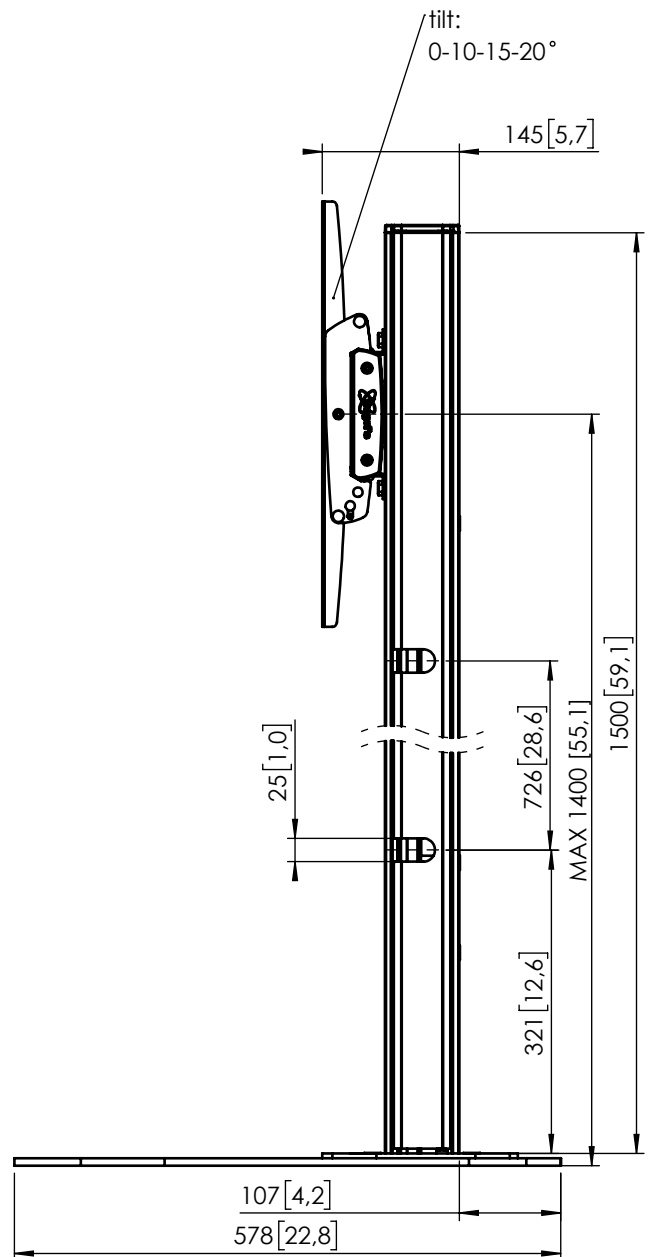

Product data sheet

F 1544 Floor stand

Dimensions in mm [inch]

Note : This document and specifications herein are confidential and the exclusive property of Vogel's Products b.v. Neither this design nor any information contained in this drawing may be reproduced or disclosed to others without written consent of Vogel's Products b.v. The design and information will not be reproduced, copied or used, either in part or in its entirety, as the basis for the manufacture or sale of items without written permission.
Warning: Please study all instructions and illustrations carefully before installation.
Information in this document is subject to change without further notice.