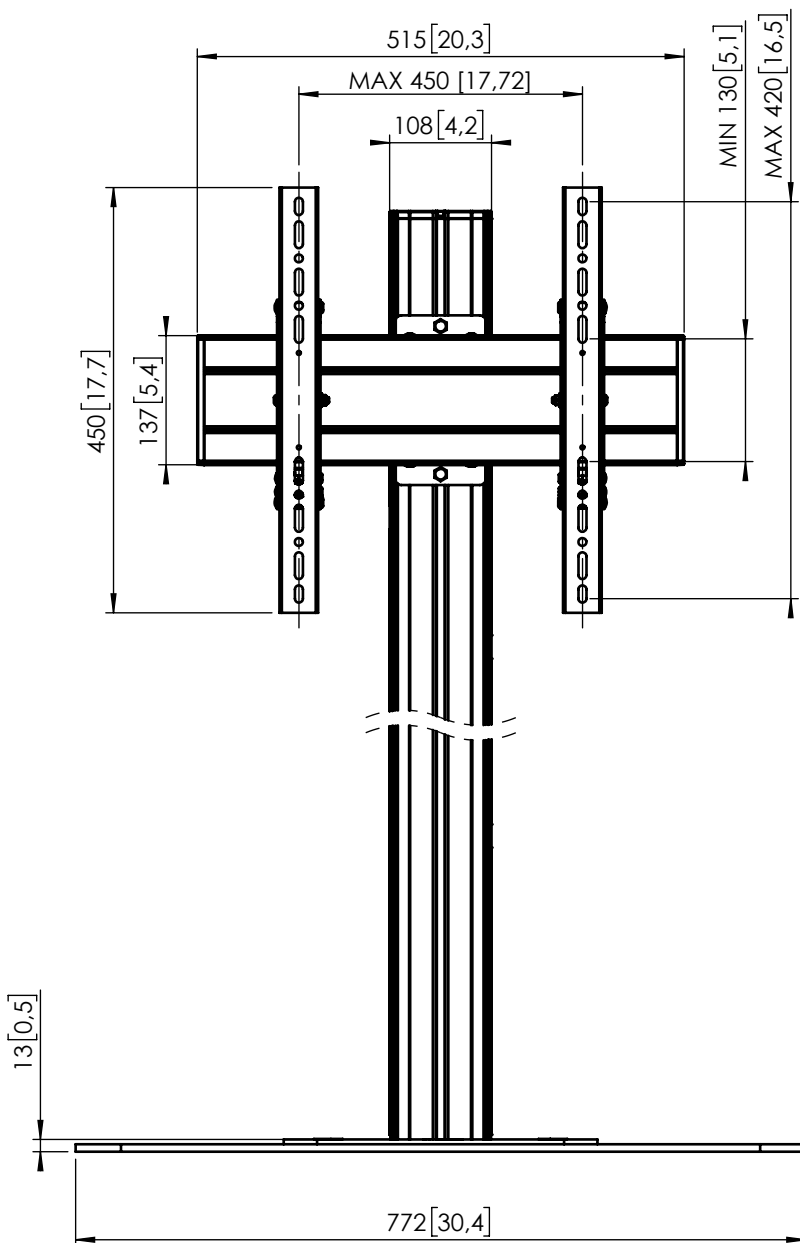

Product data sheet

F 1544 Floor stand

Dimensions in mm [inch]

Note : This document and specifications herein are confidential and the exclusive property of Vogel's Products b.v. Neither this design nor any information contained in this drawing may be reproduced or disclosed to others without written consent of Vogel's Products b.v. The design and information will not be reproduced, copied or used, either in part or in its entirety, as the basis for the manufacture or sale of items without written permission.
Warning: Please study all instructions and illustrations carefully before installation.
Information in this document is subject to change without further notice.