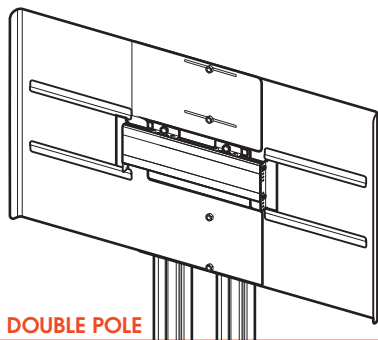

DOUBLE POLE

Designed and engineered in the Netherlands
More information on: www.vogels.com

VOGEL'S PRODUCTS BV, HONDSRUGLAAN 93, 5628 DB EINDHOVEN, THE NETHERLANDS