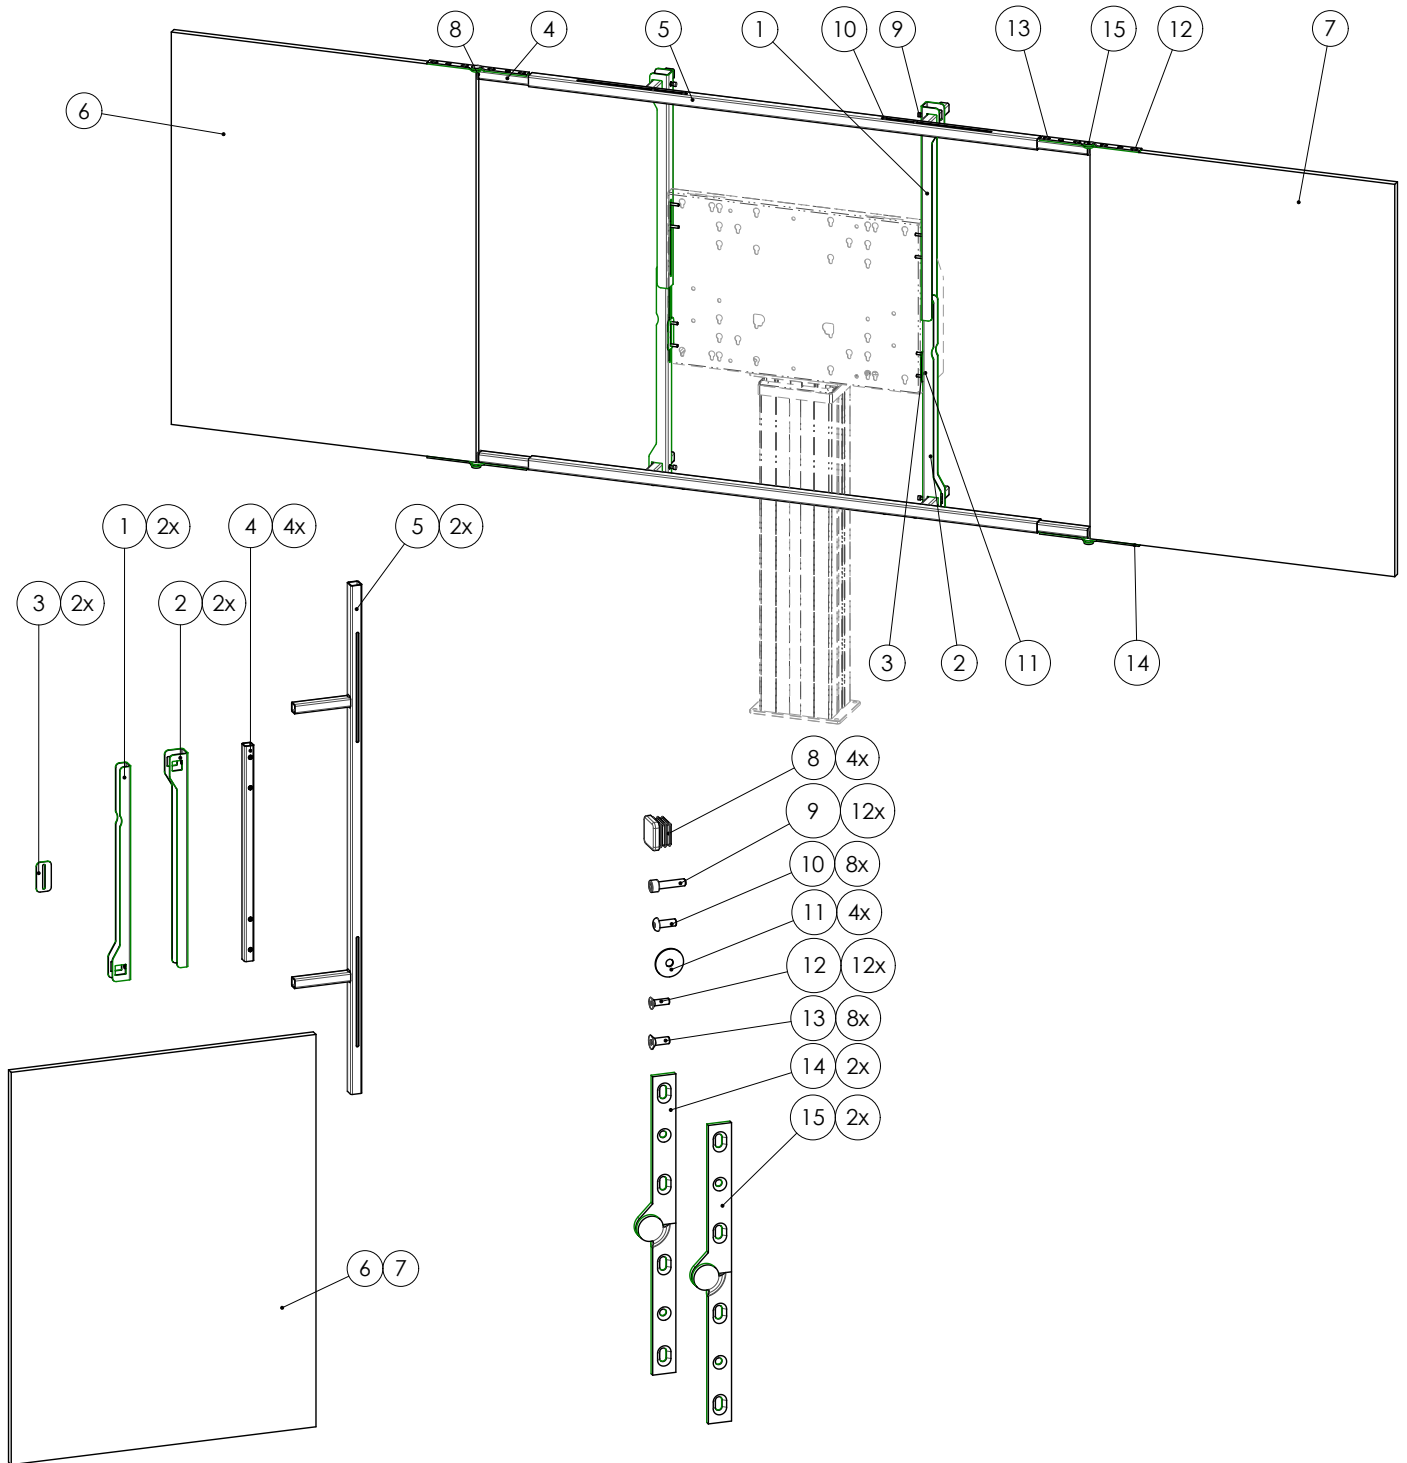

# MOUNTING INSTRUCTIONS

Mounting kit incl. white boards for touch display

152.0120-ES Mounting kit incl. whiteboards of enamel steel for touch display 75 - 85 inch

152.0120-LS Mounting kit incl. whiteboards of lacquered steel for touch display 75 - 85 inch

# MOUNTING INSTRUCTIONS

Mounting kit incl. white boards for touch display