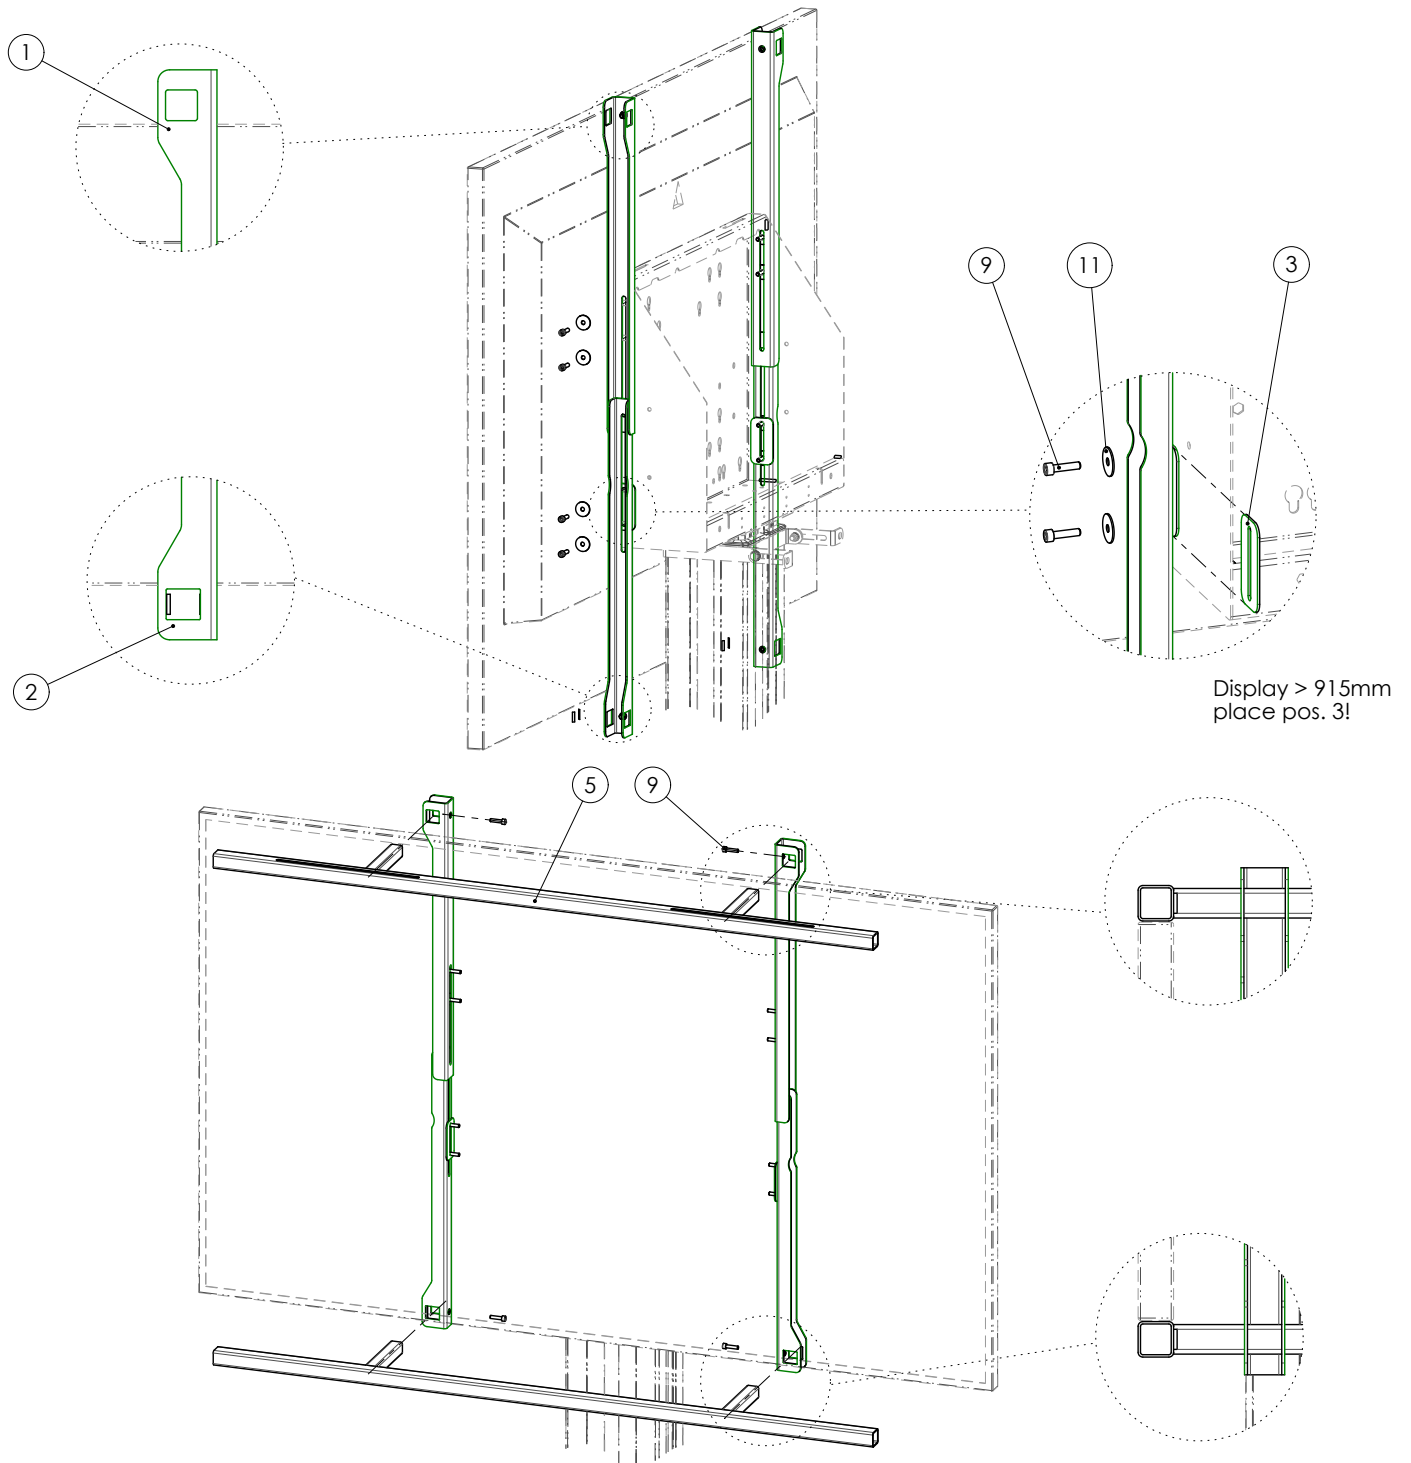

# MOUNTING INSTRUCTIONS

Mounting kit incl. white boards for touch display

152.0120-ES Mounting kit incl. whiteboards of enamel steel for touch display 75 - 85 inch

152.0120-LS Mounting kit incl. whiteboards of lacquered steel for touch display 75 - 85 inch

# MOUNTING INSTRUCTIONS

Mounting kit incl. white boards for touch display