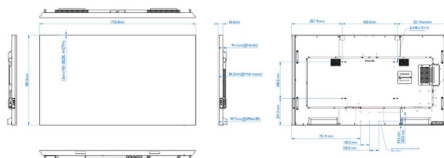

Operating conditions

- Temperature range (operation): 0 ~ 40 °C
- Temperature range (storage): -20 ~ 60 °C
- Relative humidity: 20 ~ 80 %
- Altitude: 0 ~ 3000 m
- MTBF: 50,000 hour(s)

Sound

- Built-in speakers: 2 x 20W RMS

Accessories

- Included accessories: Quick start guide, AC Power Cord, IR sensor cable (1.8M), Remote Control & AAA Batteries
- Included Accessories: M2 screw (x3), M3 screw (x1), Philips logo (x1), RS232 Daisy chain cable (x1), SD card cover (x1), Wifi dipole antenna (x2), Passive stylus X2, Wireless casting dongle X2
- Optional accessories: Logitech Meetup Bundle, Stand: BM05922

Multimedia Applications

- USB Playback Audio: AAC, M4A, MP3, WMA
- USB Playback Picture: BMP, JPEG, JPG, PDF
- USB Playback Video: ASF, AVI, FLV, MKV, MP4, MPEG, MPG, TS, VOB, WEBM, WMV

Miscellaneous

- On-Screen Display Languages: English, French, German, Spanish, Polish, Turkish, Russian, Italian, Simplified Chinese, Traditional Chinese, Arabic, Japanese, Danish, Dutch, Finnish, Norwegian, Portuguese, Swedish
- Regulatory approvals: EnergyStar 7.0, CE, FCC, Class B, UL/cUL, CCC, C-Tick, RoHS, GOST, BSMI, CB, J-Moss, PSE, VCCI
- Warranty: 3 year warranty

Internal Player

- CPU: i7
- Memory: 8GB
- Storage: 265GB SSD
- Wifi: Dual band B,G,N,AC

Multi-touch Interactivity

- Touch points: 10 simultaneous touch points

Issue date 2021-01-27

Version: 1.0.1

12 NC: 8670 001 70216
EAN: 87 12581 77087 7

© 2021 Koninklijke Philips N.V.
All Rights reserved.

Specifications are subject to change without notice.
Trademarks are the property of Koninklijke Philips N.V.
or their respective owners.

www.philips.com