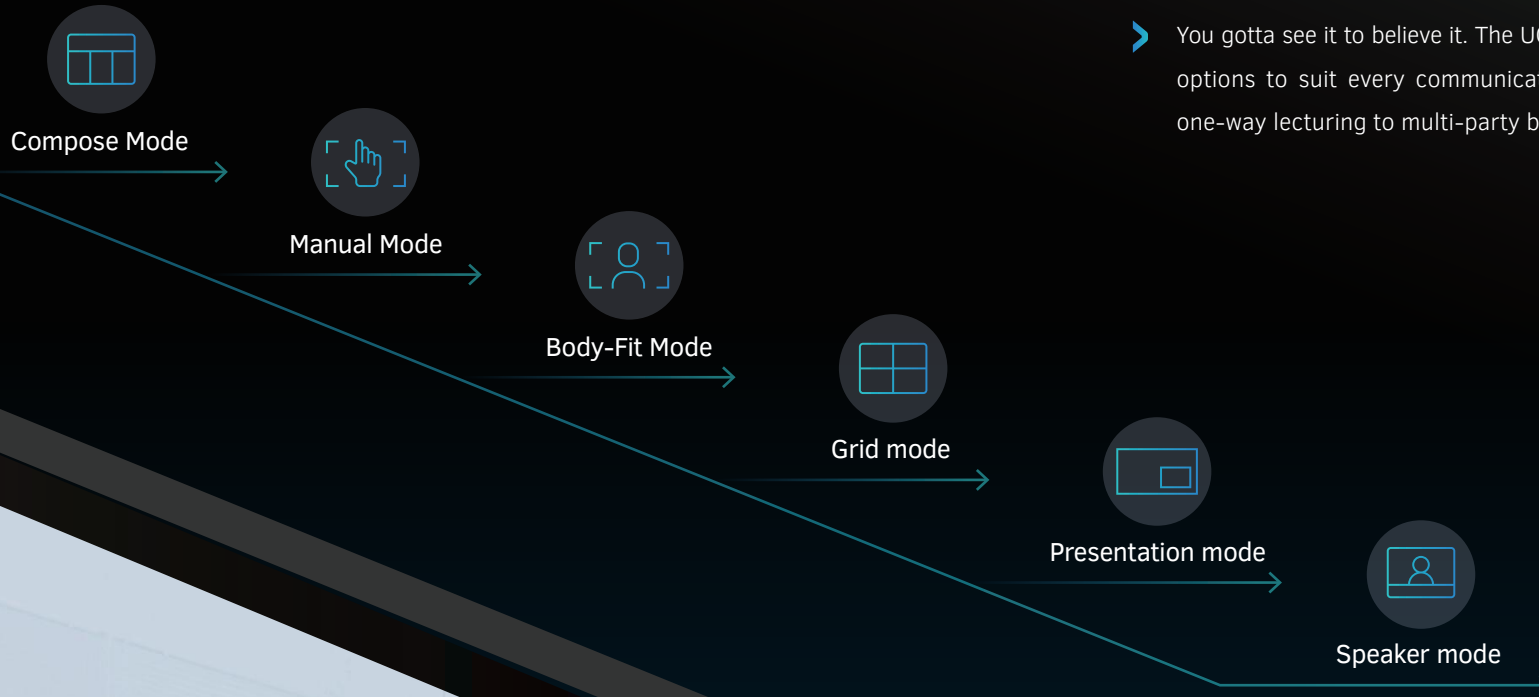

## 180° panoramic technology, see the big picture

180° Field of view

- Even in the smallest room. Make the most of your limited space with full-picture immersive technology that captures every participant from far-to-the-left to all-the-way-right.

## Change video layouts with a single tap

1-click video layout switch

- A touch is all it takes. There's no need for special training or complicated software operations. Simply tap the top of the camera.

## Six video layouts, all at your fingertips

- You gotta see it to believe it. The UC M31 offers layout options to suit every communication scenario from one-way lecturing to multi-party brainstorming.

# Auto-track, follow the conversation

Auto tracking technology

- Collaborate naturally. The UC M31 not only recognizes and zooms in on meeting participants, it can track speakers as they move about the room.