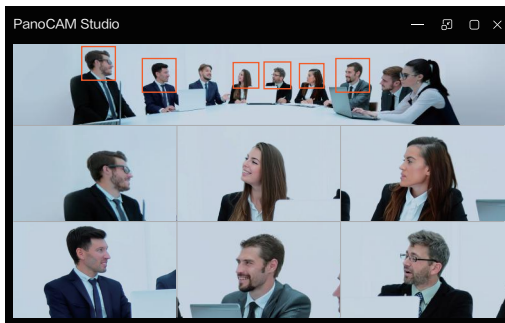

Six Display Modes

1 Compose Mode

Combining a panoramic view with closeups, you can view the whole room while seeing 6 key participants in closeup.