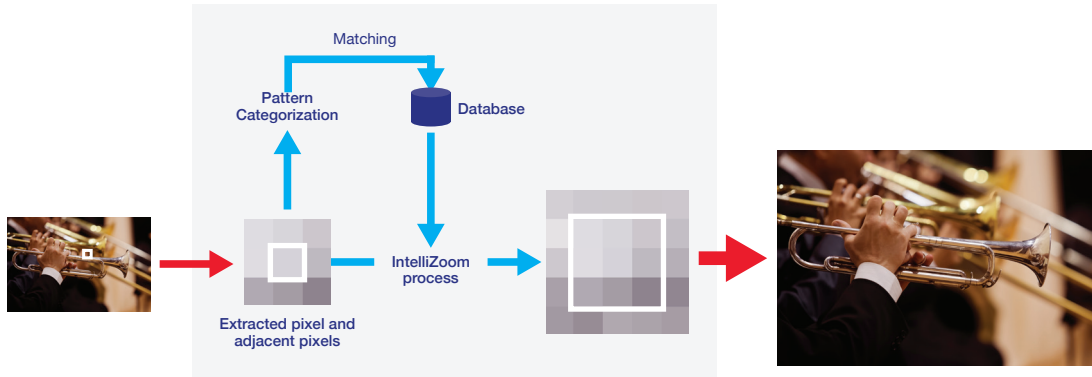

RoboSHOT Elite Series

Professional PTZ Cameras

Vaddio's Next-Generation of Professional PTZ Cameras

RoboSHOT® Elite Series cameras are outstanding HD-quality PTZ cameras offering 12x and 30x zoom, silky-smooth motor movement, incredible contrast and sharp 1080p/60 video.

No matter where they're used – university lecture halls, houses of worship, government chambers, corporate meeting rooms and beyond, RoboSHOT Elite Series cameras promise truly brilliant HD video footage for streaming and recording.

Advanced Features with HD Image Quality

IntelliZoom™ Image Processing

Most digital zooms use electronic cropping to get closer to the subject, resulting in fuzzy images. RoboSHOT 30E cameras provide a 30x zoom – a 20x optical zoom plus an additional 10x zoom using IntelliZoom Image Processing Technology. IntelliZoom adds digital zoom without compromising image resolution quality.

The powerful processor inside RoboSHOT Elite Series 30x zoom cameras compares patterns found in adjacent pixels and creates new pixels to match selected patterns, resulting in more realistic, higher-quality images.