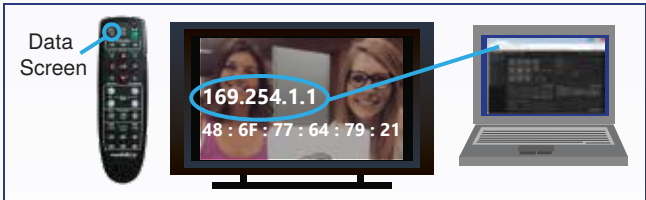

What's in the box

PrimeSHOT 20 HDMI Camera Only

PrimeSHOT 20 HDMI Camera with HDMI Extender

See the PrimeSHOT 20 HDMI Installation Guide or Complete Manual for complete packing lists and kit-specific connection diagrams.