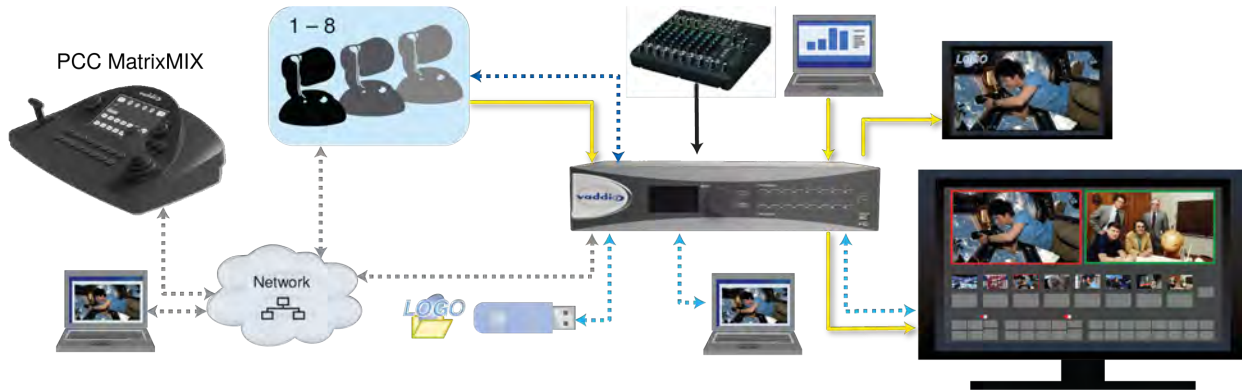

Connections

Specifications

Display and Product Compatibility

Maximum resolution	1080p/60 (Full HD)	Touch-screen type	Surface capacitive
Aspect ratio	16:9	Color depth	32 bit (16.7 million colors)
Viewing angle	170° x 160°	Brightness	300 nits
Compatibility	AV Bridge MatrixMIX, PCC MatrixMIX <i>Not for use with the ProductionVIEW product line</i>		

Power, Environmental, and Physical

Power requirement	90 to 240 VAC	Maximum power consumption	60W
Operating temperature	0 to 50C (32 to 122F)	Storage temperature	-20 to 60C (-4 to 140F)
Humidity	5-90% relative, noncondensing	Weight	10.8 lbs. (4.89 Kg)
Dimensions	Width: 25.4 in. (645 mm); Height: 15.25 in. (387 mm); Depth: 2.63 in. (66.8 mm)