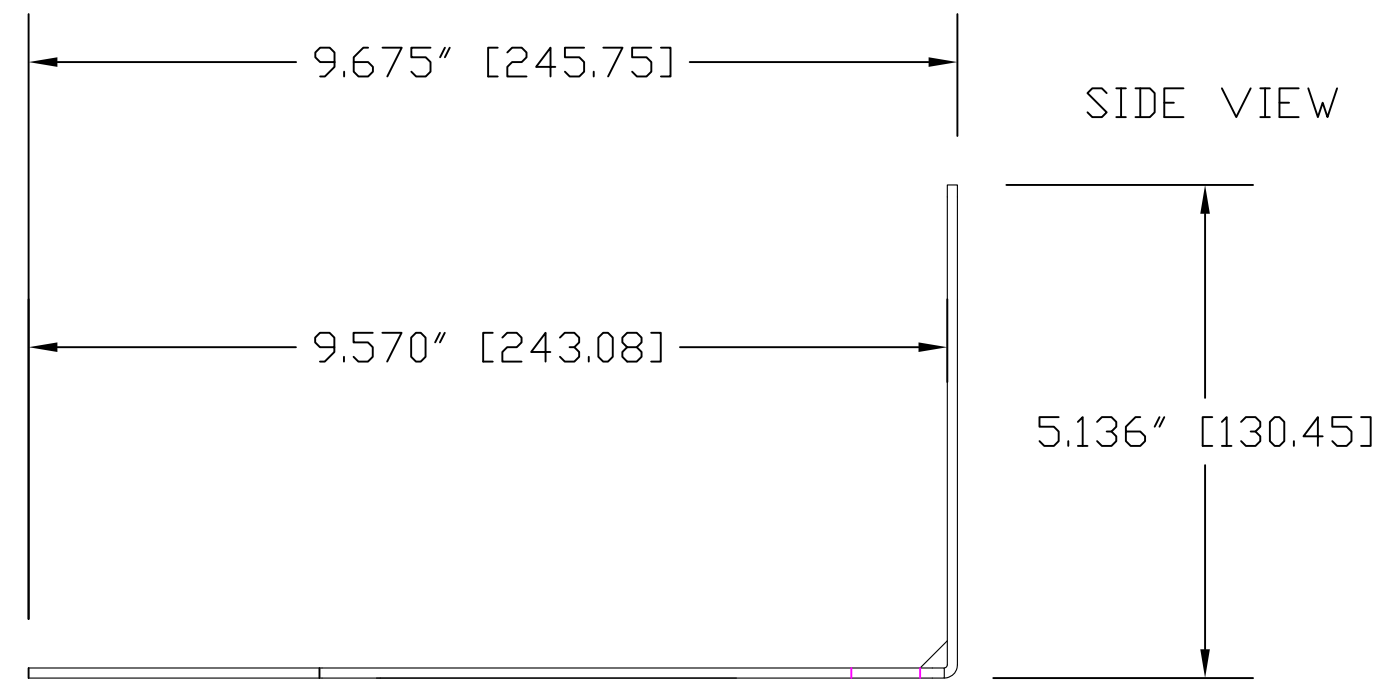

TOP VIEW

TOP VIEW  
(No Scale)

FRONT VIEW

SIDE VIEW

GENERAL NOTES:  
DIMENSIONS ARE IN INCHES [mm] UNLESS OTHERWISE NOTED.  
DO NOT DISTRIBUTE WITHOUT EXPRESS WRITTEN PERMISSION  
OF VADDIO. DUE TO OUR CONTINUING EFFORTS TO ENHANCE  
OUR PRODUCTS, WE RESERVE THE RIGHT TO CHANGE  
SPECIFICATIONS WITHOUT PRIOR NOTICE OR OBLIGATION.

Thin Profile Mount Sony SRG 120 & 300 and Panasonic AW-HE40

Mount PN: 535-2000-243

DRAWN RAR	CHECKED	APPROVED RAR	DATE 02/15/16 Star Date: 69589.8
--------------	---------	-----------------	----------------------------------------

MATERIALS CRS 12-GAUGE PowderCoat C241-BK303	SCALE 1:2	DRAWING No. 2000-243	REV Rev A
COMMENTS PARTIALLY MADE WITH 'LASERS'	SIZE ANSI C		