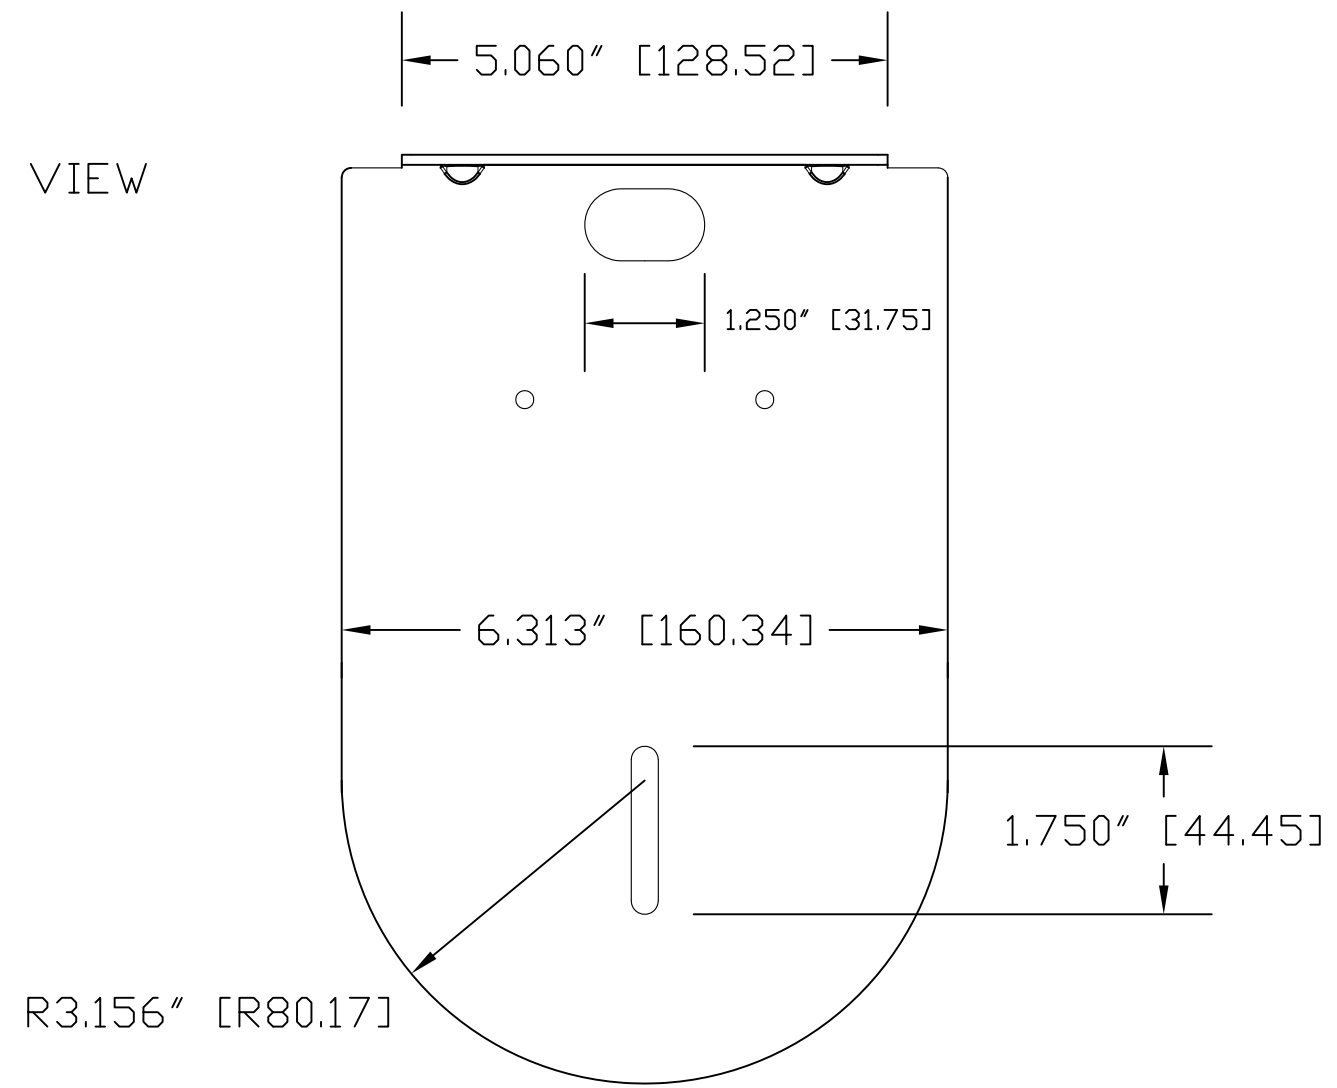

TOP VIEW

TOP VIEW  
(No Scale)

FRONT VIEW

SIDE VIEW

GENERAL NOTES:  
DIMENSIONS ARE IN INCHES [mm] UNLESS OTHERWISE NOTED.  
DO NOT DISTRIBUTE WITHOUT EXPRESS WRITTEN PERMISSION  
OF VADDIO. DUE TO OUR CONTINUING EFFORTS TO ENHANCE  
OUR PRODUCTS, WE RESERVE THE RIGHT TO CHANGE  
SPECIFICATIONS WITHOUT PRIOR NOTICE OR OBLIGATION.

Thin Profile Mount Sony SRG 120 & 300 and Panasonic AW-HE40

Mount PN: 535-2000-243

DRAWN RAR	CHECKED	APPROVED RAR	DATE 02/15/16 Star Date: 69589.8
--------------	---------	-----------------	----------------------------------------

MATERIALS CRS 12-GAUGE PowderCoat C241-BK303	SCALE 1:2	DRAWING No. 2000-243	REV Rev A
COMMENTS PARTIALLY MADE WITH 'LASERS'	SIZE ANSI C		