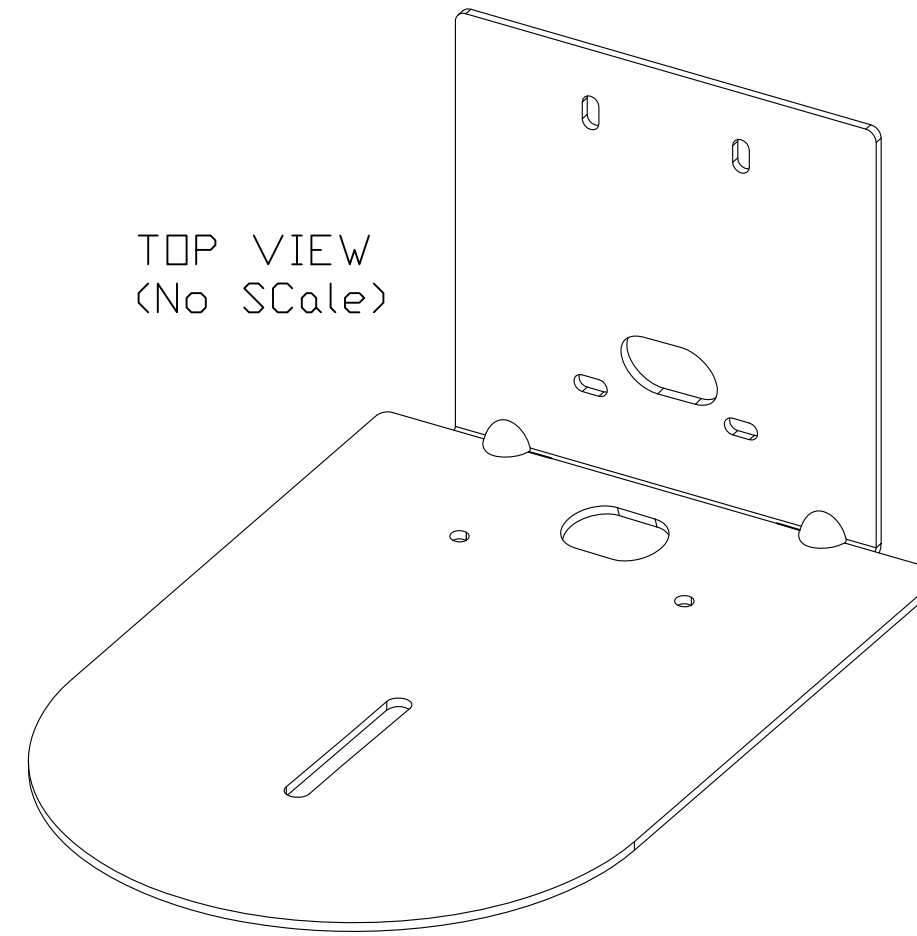

TOP VIEW

TOP VIEW  
(No Scale)

FRONT VIEW

SIDE VIEW

GENERAL NOTES:  
DIMENSIONS ARE IN INCHES [mm] UNLESS OTHERWISE NOTED.  
DO NOT DISTRIBUTE WITHOUT EXPRESS WRITTEN PERMISSION  
OF VADDIO. DUE TO OUR CONTINUING EFFORTS TO ENHANCE  
OUR PRODUCTS, WE RESERVE THE RIGHT TO CHANGE  
SPECIFICATIONS WITHOUT PRIOR NOTICE OR OBLIGATION.

Thin Profile Mount Sony SRG 120 & 300 and Panasonic AW-HE40

Mount PN: 535-2000-243

DRAWN RAR	CHECKED	APPROVED RAR	DATE 02/15/16 Star Date: 69589.8
--------------	---------	-----------------	----------------------------------------