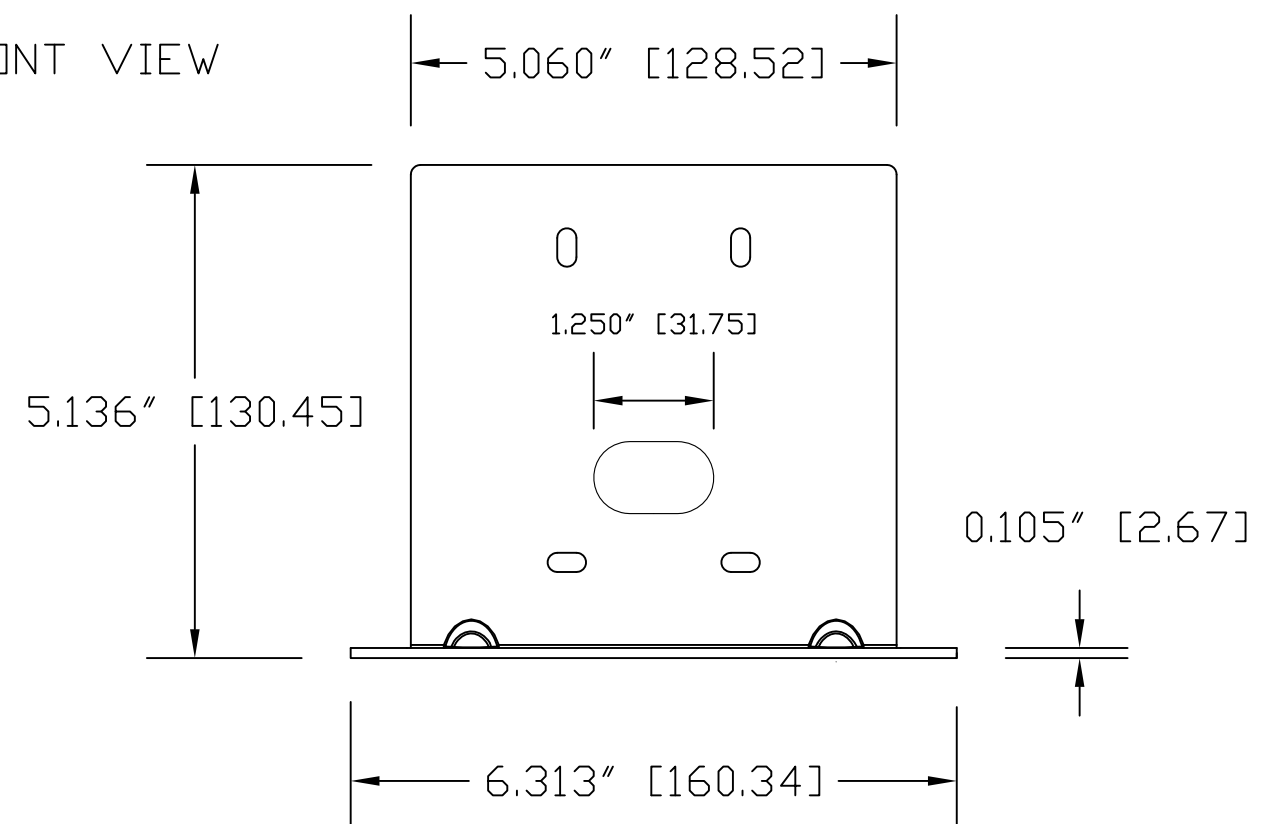

TOP VIEW

TOP VIEW  
(No Scale)

FRONT VIEW

SIDE VIEW

GENERAL NOTES:  
DIMENSIONS ARE IN INCHES [mm] UNLESS OTHERWISE NOTED.  
DO NOT DISTRIBUTE WITHOUT EXPRESS WRITTEN PERMISSION  
OF VADDIO. DUE TO OUR CONTINUING EFFORTS TO ENHANCE  
OUR PRODUCTS, WE RESERVE THE RIGHT TO CHANGE  
SPECIFICATIONS WITHOUT PRIOR NOTICE OR OBLIGATION.

Thin Profile Mount Sony SRG 120 & 300 and Panasonic AW-HE40

Mount PN: 535-2000-243

DRAWN RAR	CHECKED	APPROVED RAR	DATE 02/15/16 Star Date: 69589.8
--------------	---------	-----------------	----------------------------------------

MATERIALS CRS 12-GAUGE PowderCoat C241-BK303	SCALE 1:2	DRAWING No. 2000-243	REV Rev A
COMMENTS PARTIALLY MADE WITH 'LASERS'	SIZE ANSI C		