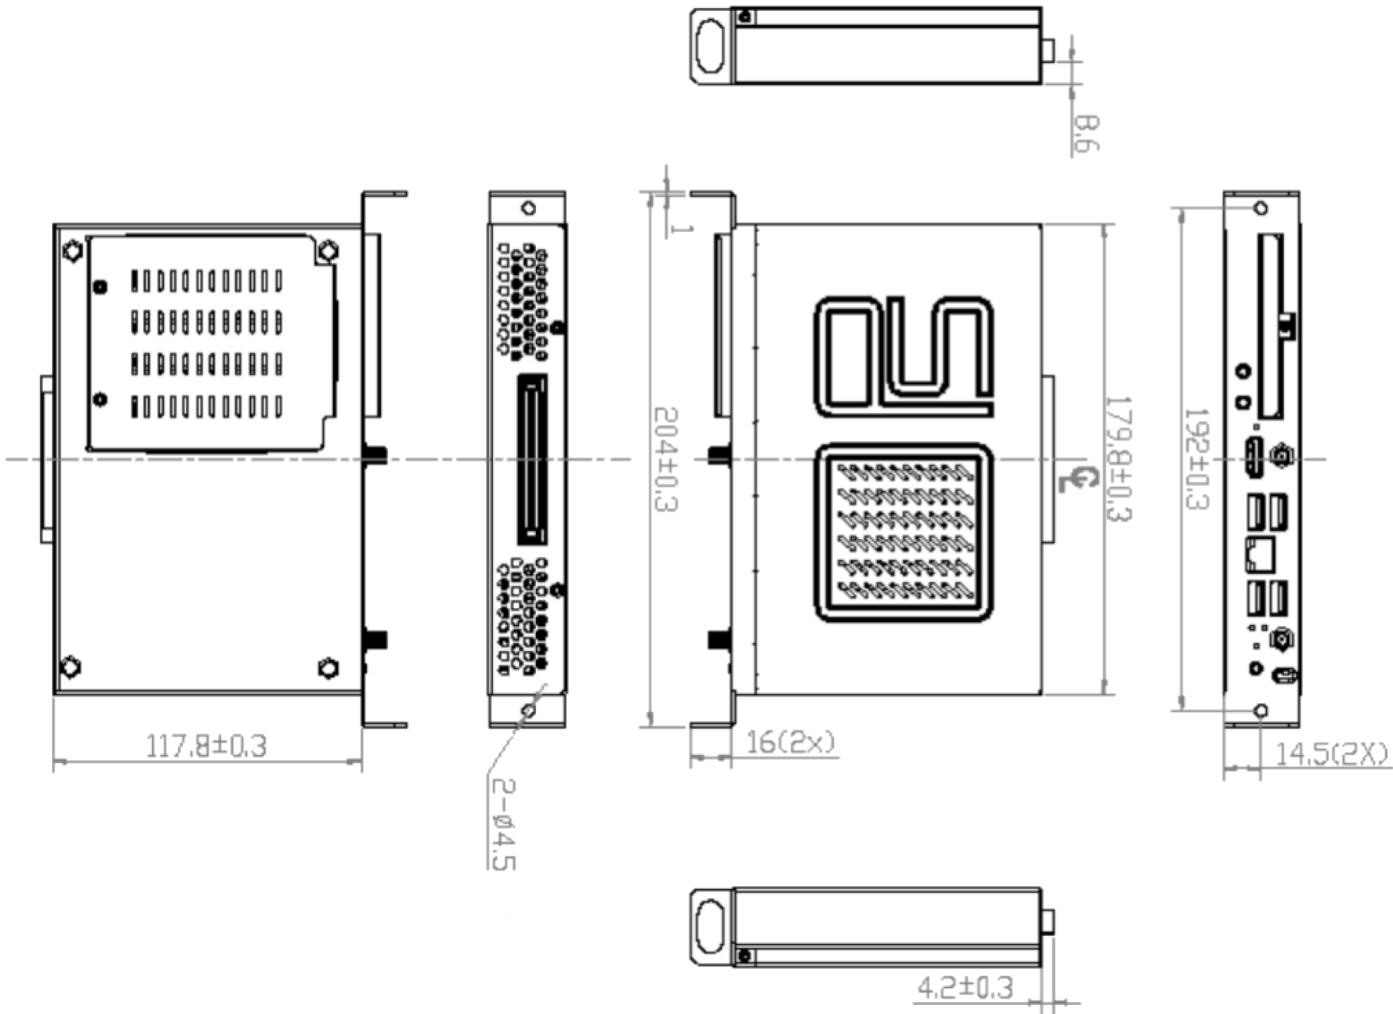

NEWLINE S044Pxxx

Open Pluggable Specification OPS PC

Specially design for NEWLINE TRUTOUCH touchscreens, will bring you the best performance for your presentations and multimedia content becoming the core of your all in one solution for collaboration.

Features

- Intel® OPS Standard Module
- Intel® Kabylake-U platform
- Dual Channel DDR4 Memory
- JAE 80-pin 4k@60Hz
- HDMI 2.0
- TPM 2.0

Specification

Processor	Intel® Kabylake-U 7th Generation
Memory	Dual Change DDR4 2133MHz, Max 32GB
Storage	1x 2.5" SATA HDD/SDD 1x M.2 2242 SSD
Graphics	Intel® HD Graphics 5series
Wireless	1x Mini PCI-e WIFI/4G Module
Network	Intel Gigabit Ethernet
Audio	Realtek ALC662 HD Audio IC
Interface Frontside	2x USB3.0 Type-A 2x USB2.0 Type-A 1x RJ45 10/100/1000M 1x HDMI 1.4 out, Max.4K/24Hz 1x 3.5mm Line out 1x 3.5mm Mic in 2x WIFI/BT ANT 1x IR receiver 1x Power button 1x Power LED 1x HDD/SSD LED
Interface Rearside	1x HDMI 2.0 out, 4K/60Hz, 3x USB 2.0/3.0 TTL
Power input	12-19v DC IN
TPM	TPM 2.0 firmware
Material	Metal
Dimensions	119(L) x 180(W) x 30(H) mm
Temperature	Operdting -5°C~45°C, Storage -20°C~70°C
Humidity	10%~95% (non-condensing)
Net Weight	0.9kg
OS	Windows 10 Pro Preinstalled (not activate)