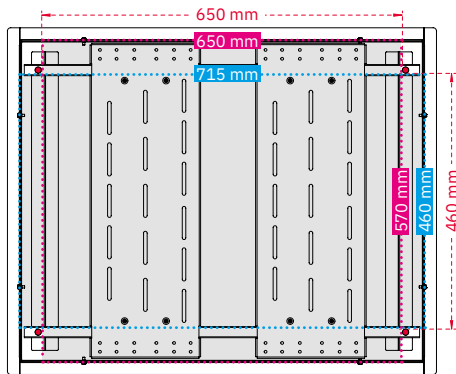

Mounting instructions

Required cut out of false ceiling and maximum projector dimensions

SKU: 7465000321/-322

Dimensions:

max. projector size, length (incl. accessories and interfaces) 460 x 715 mm

max. projector size, lateral (incl. accessories and interfaces) 570 x 650 mm

The points marked in red ● are the threaded rods, which limit the installation space in the transverse and longitudinal directions.

Distance longitudinal threaded rods: 460 mm

Distance transverse threaded rods: 650 mm

Ceiling cover with T-profile - 7465 000 321

Cut out of false ceiling:

Dimensions ceiling plate:

Ceiling cover with shelf and T-profile - 7465 000 322

Cut out of false ceiling:

Dimensions ceiling plate:

Kindermann GmbH