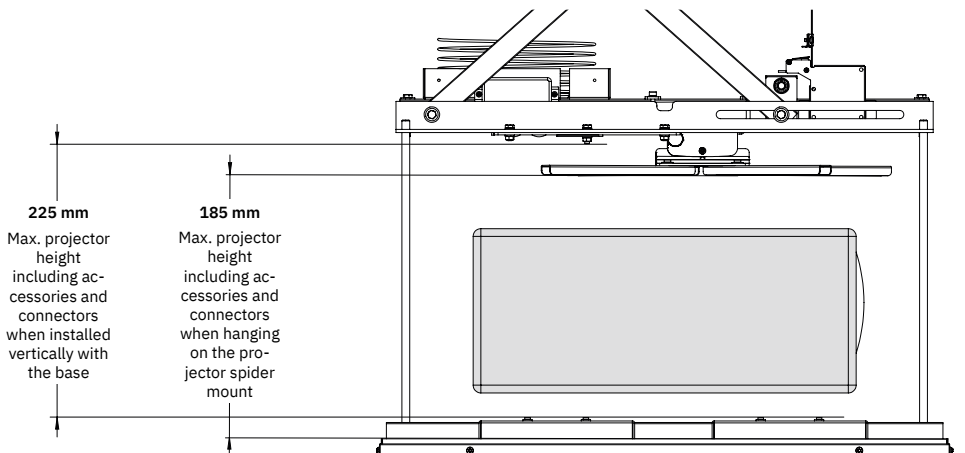

Mounting instructions

Required cut out of false ceiling and maximum projector dimensions

SKU: 7465000321/-322

Dimensions:

max. projector size, length (incl. accessories and interfaces) 460 x 715 mm

max. projector size, lateral (incl. accessories and interfaces) 570 x 650 mm

The points marked in red ● are the threaded rods, which limit the installation space in the transverse and longitudinal directions.

Distance longitudinal threaded rods: 460 mm

Distance transverse threaded rods: 650 mm

Ceiling cover with T-profile - 7465 000 321

Cut out of false ceiling:

Dimensions ceiling plate:

Ceiling cover with shelf and T-profile - 7465 000 322

Cut out of false ceiling:

Dimensions ceiling plate:

Kindermann GmbH