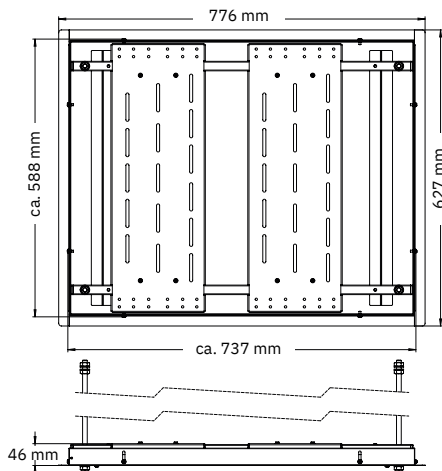

Mounting instructions

Required cut out of false ceiling and maximum projector dimensions

SKU: 7465000321/-322

Dimensions:

max. projector size, length (incl. accessories and interfaces) 460 x 715 mm

max. projector size, lateral (incl. accessories and interfaces) 570 x 650 mm

The points marked in red ● are the threaded rods, which limit the installation space in the transverse and longitudinal directions.

Distance longitudinal threaded rods: 460 mm

Distance transverse threaded rods: 650 mm

Ceiling cover with T-profile - 7465 000 321

Cut out of false ceiling:

Dimensions ceiling plate:

Ceiling cover with shelf and T-profile - 7465 000 322

Cut out of false ceiling:

Dimensions ceiling plate:

Kindermann GmbH