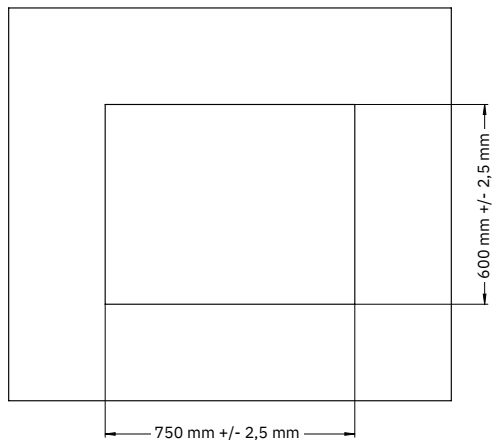

Mounting instructions

Required cut out of false ceiling and maximum projector dimensions

SKU: 7465000321/-322

Dimensions:

max. projector size, length (incl. accessories and interfaces) 460 x 715 mm

max. projector size, lateral (incl. accessories and interfaces) 570 x 650 mm

The points marked in red ● are the threaded rods, which limit the installation space in the transverse and longitudinal directions.

Distance longitudinal threaded rods: 460 mm

Distance transverse threaded rods: 650 mm

Ceiling cover with T-profile - 7465 000 321

Cut out of false ceiling:

Dimensions ceiling plate:

Ceiling cover with shelf and T-profile - 7465 000 322

Cut out of false ceiling:

Dimensions ceiling plate:

Kindermann GmbH