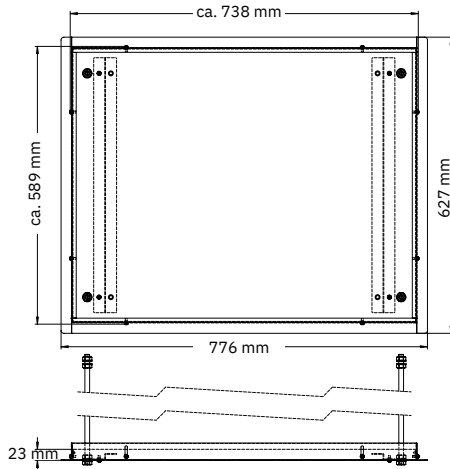

Mounting instructions

Required cut out of false ceiling and maximum projector dimensions

SKU: 7465000321/-322

Dimensions:

max. projector size, length (incl. accessories and interfaces) 460 x 715 mm

max. projector size, lateral (incl. accessories and interfaces) 570 x 650 mm

The points marked in red ● are the threaded rods, which limit the installation space in the transverse and longitudinal directions.

Distance longitudinal threaded rods: 460 mm

Distance transverse threaded rods: 650 mm

Ceiling cover with T-profile - 7465 000 321

Cut out of false ceiling:

Dimensions ceiling plate:

Ceiling cover with shelf and T-profile - 7465 000 322

Cut out of false ceiling:

Dimensions ceiling plate:

Kindermann GmbH