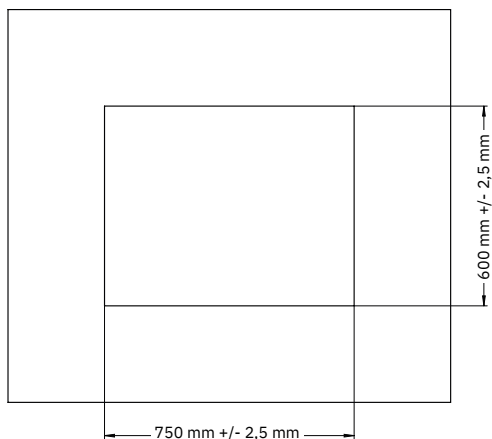

Mounting instructions

Required cut out of false ceiling and maximum projector dimensions

SKU: 7465000321/-322

Dimensions:

max. projector size, length (incl. accessories and interfaces) 460 x 715 mm

max. projector size, lateral (incl. accessories and interfaces) 570 x 650 mm

The points marked in red ● are the threaded rods, which limit the installation space in the transverse and longitudinal directions.

Distance longitudinal threaded rods: 460 mm

Distance transverse threaded rods: 650 mm

Ceiling cover with T-profile - 7465 000 321

Cut out of false ceiling:

Dimensions ceiling plate:

Ceiling cover with shelf and T-profile - 7465 000 322

Cut out of false ceiling:

Dimensions ceiling plate:

Kindermann GmbH