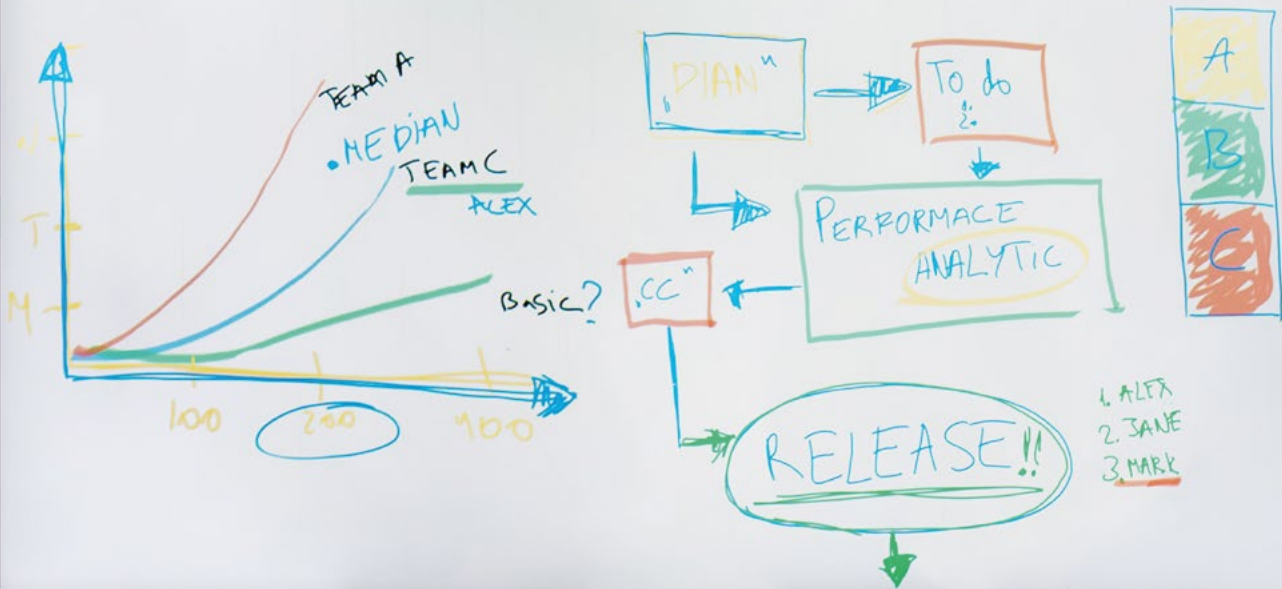

20th May

Project "G"

MADE FOR EDUCATION