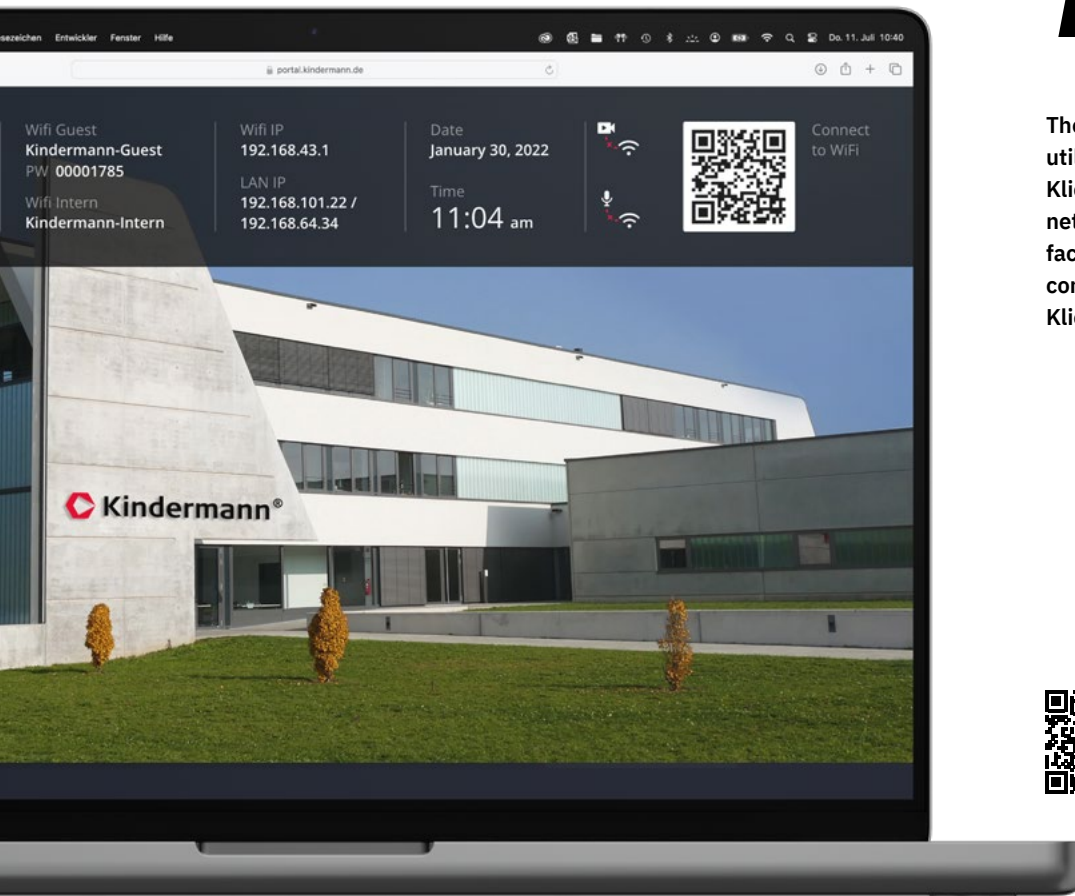

Thanks to Klick&Show, teachers and students can wirelessly share and interactively edit content on the large main display, regardless of user device (laptop, tablet or smartphone) and operating system.

The Touch-Back function of Klick&Show allows to reverse-control your laptop from any compatible large-format interactive

display or interactive whiteboard used as the main display device in the room, for more interactive meetings. The Touch-Back on Klick&Show even works in split-screen mode to control multiple laptops at the same time, with only minimum latency for an intuitive workflow.

Whiteboarding & Annotation:

Klick&Show comes fully featured with

indispensable tools for more productive meetings. In combination with a large-format interactive screen as your main display you can capture spontaneous brainstorming sessions using an empty canvas in Whiteboarding mode – or switch to Annotation mode to highlight or comment on relevant topics shown on the main screen. You can then capture screenshots and share them to all participants.

MANAGE THIS!

The Klick&Show ManageTool is the perfect utility when it comes to managing multiple Klick&Show systems in a corporate network. It supports IT administrators and facility managers in the administration, configuration and data backup of Klick&Show.