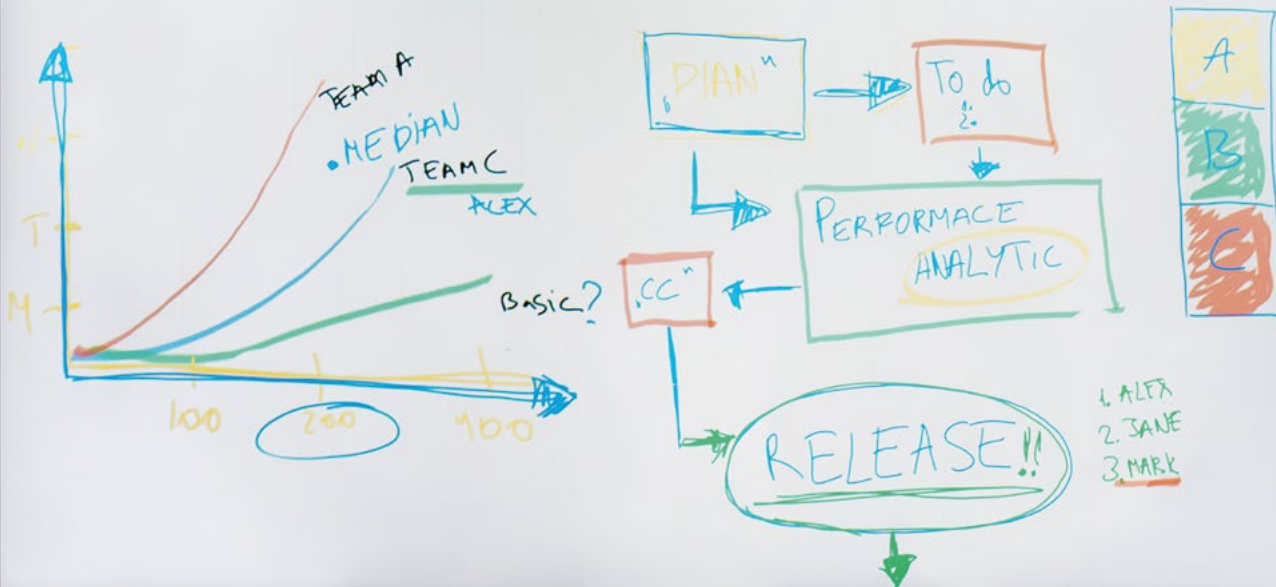

20th May

Project "G"

BYOD – Bring Your Own Device

MADE FOR PRESENTATION