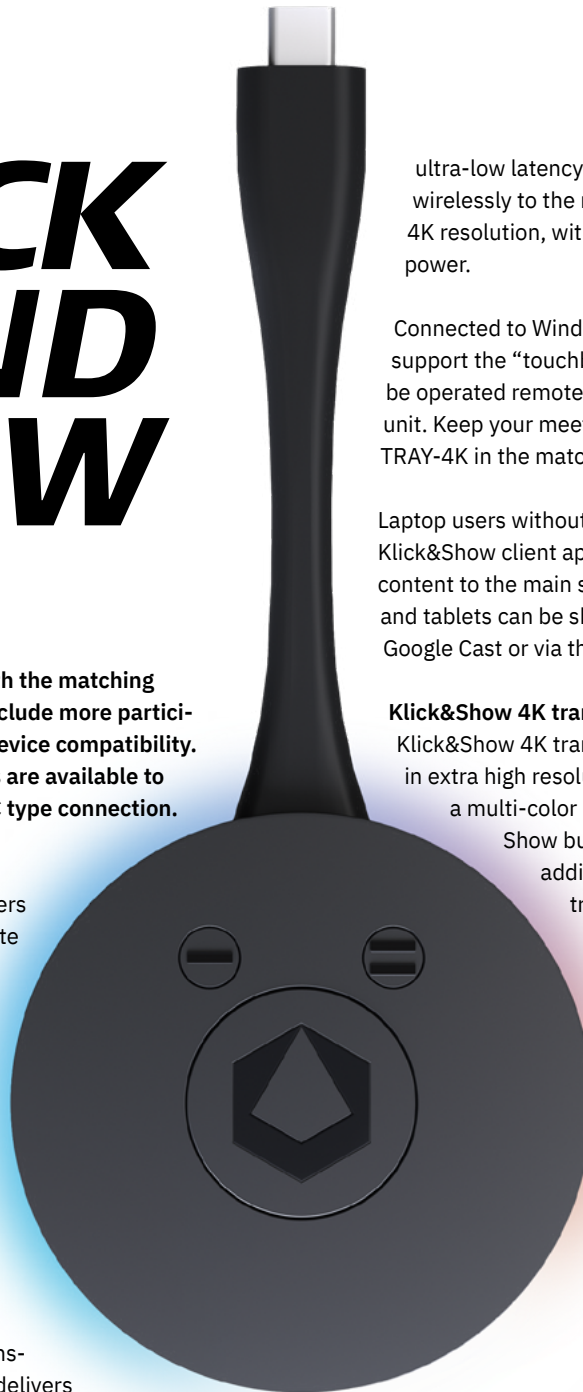

Connected to Windows or MacOS computers, transmitters support the "touchback" function, allowing the computer to be operated remotely via an interactive display at the base unit. Keep your meeting table organized with the optional TRAY-4K in the matching design.

Laptop users without transmitter simply launch the Klick&Show client app for Windows or MacOS to mirror content to the main screen. Content from mobile phones and tablets can be shared just as easily via AirPlay, Miracast, Google Cast or via the free Android app.

Klick&Show 4K transmitters – anything is possible

Klick&Show 4K transmitters facilitate content mirroring in extra high resolution. The appealing design features a multi-color LED status display and, alongside the Show button, two function keys for triggering additional functions. While a "Klick" on the transmitter's Show button starts and stops the streaming, the function keys allow for example the transmission to be temporarily paused or to switch from split screen mode into full screen view. Combined with K-FX Plus and K-FleX, further function definitions can even be customized, for example to trigger the Dual-Cam function, the Dual-UCC function or the HDMI input.

The two function keys on Klick&Show 4K transmitters provide direct access to enhanced functions to boost productivity in your meetings.