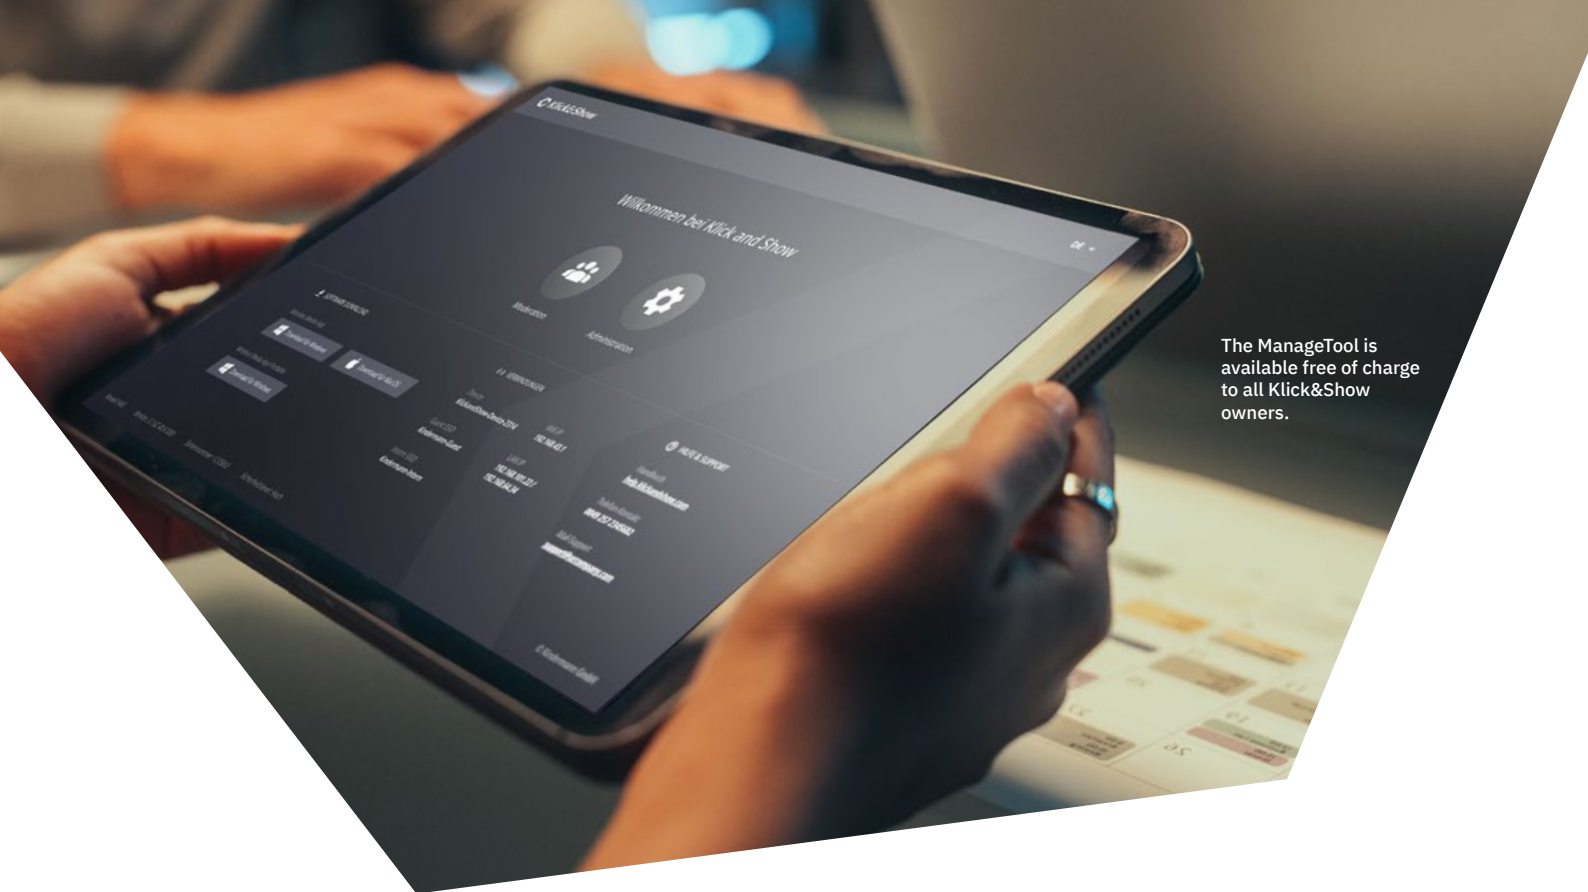

The ManageTool is available free of charge to all Klick&Show owners.

Simple network integration

Convenient search function for easy detection and registration of devices in the network.

Centralized transmitter pairing

The ManageTool allows Klick&Show transmitters to be paired without having to be physically on site near the base unit. This simplifies for example the roll-out of new transmitters. At the same time, the transmitter firmware can also be updated.

Batch processing

Individual or all devices can be customized using the batch function, such as for:

- > Firmware updates
- > Deployment of harmonized configurations
- > Power cycling
- > Device factory reset
- > Change device admin password
- > Security settings customization

User Management

Create any number of user accounts and assign different rights.

Logical Management

The ManageTool adapts to your company structure. Devices can be assigned to various organizational units, such as locations, network areas and more.