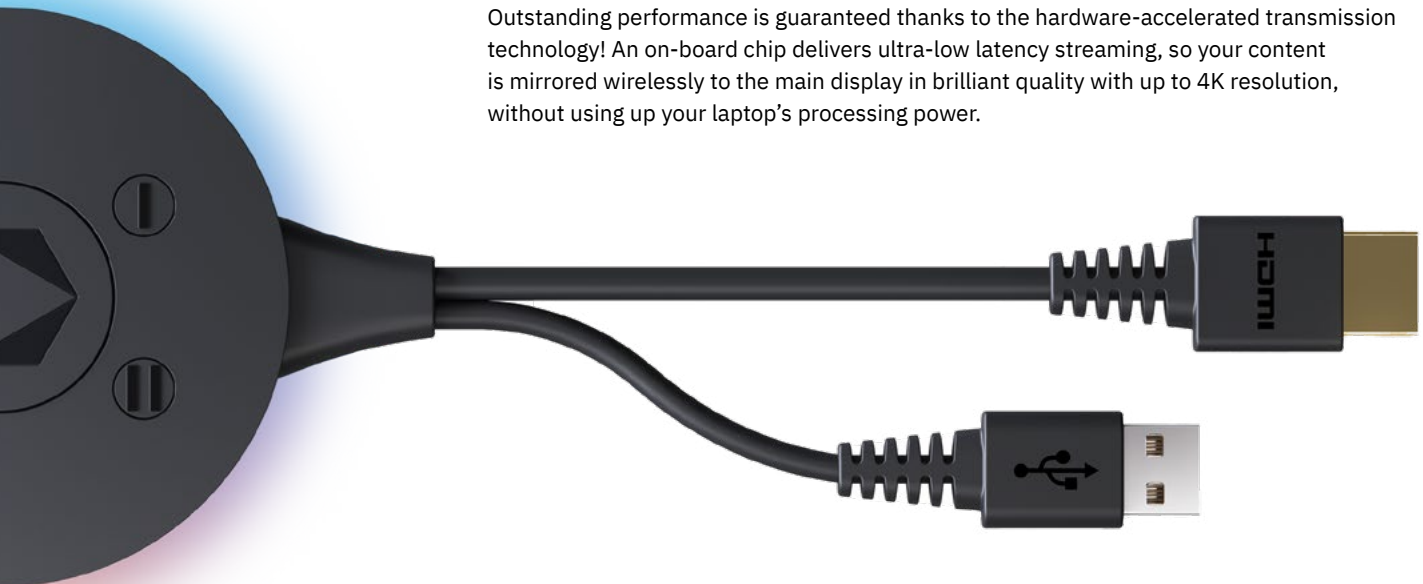

With its built-in WiFi module, the transmitters automatically connect to the Klick&Show base unit. A simple “Klick” on the transmitter’s Show button starts or stops the streaming.

Outstanding performance is guaranteed thanks to the hardware-accelerated transmission technology! An on-board chip delivers ultra-low latency streaming, so your content is mirrored wirelessly to the main display in brilliant quality with up to 4K resolution, without using up your laptop’s processing power.