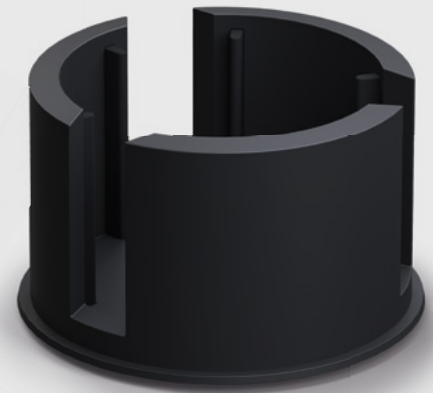

PLACE TO BE

NEW

Klick&Show TRAY-4K

The Klick&Show TRAY-4K serves to hold up to 4 Klick&Show transmitters of all types. Its sleek design was created to accommodate both the new 4K transmitters and previous Full-HD transmitters and allows convenient access from 3 sides. Constructed from high-quality plastic.

Klick&Show Miracast WiFi Dongle
USB WiFi dongle for enabling Miracast on Klick&Show K-4x / K-WM wireless presentation systems.

Accessories
Visit our website for more information