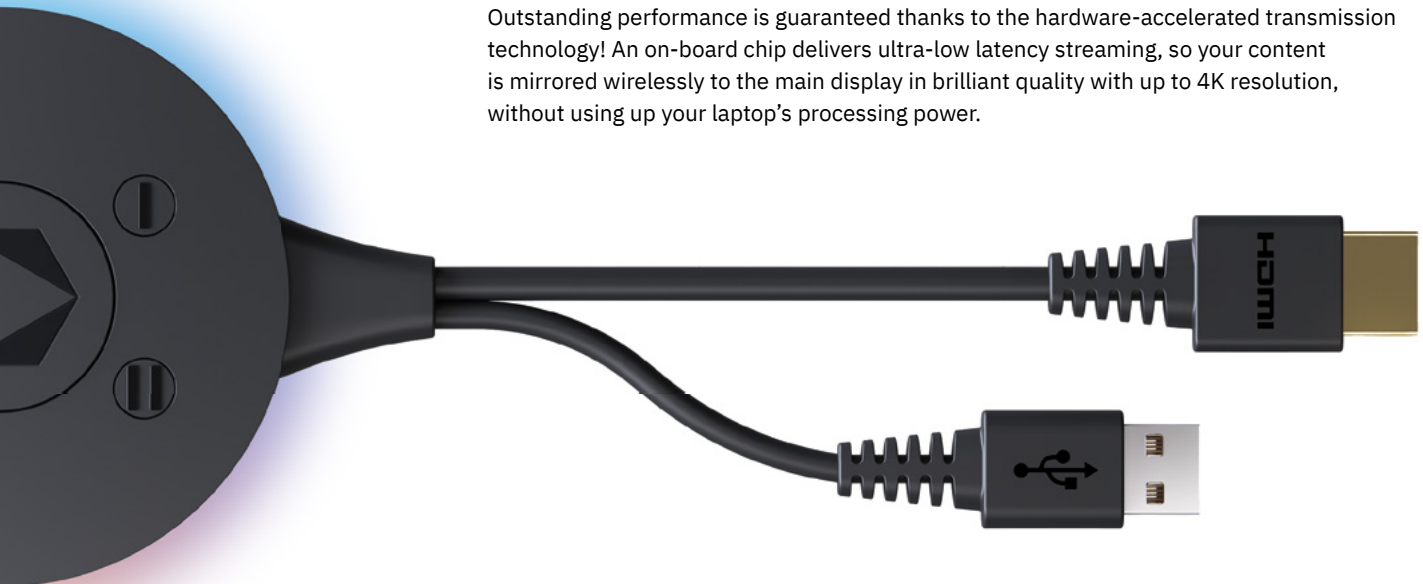

With its built-in WiFi module, the transmitters automatically connect to the Klick&Show base unit. A simple “Klick” on the transmitter’s Show button starts or stops the streaming.

Outstanding performance is guaranteed thanks to the hardware-accelerated transmission technology! An on-board chip delivers ultra-low latency streaming, so your content is mirrored wirelessly to the main display in brilliant quality with up to 4K resolution, without using up your laptop’s processing power.