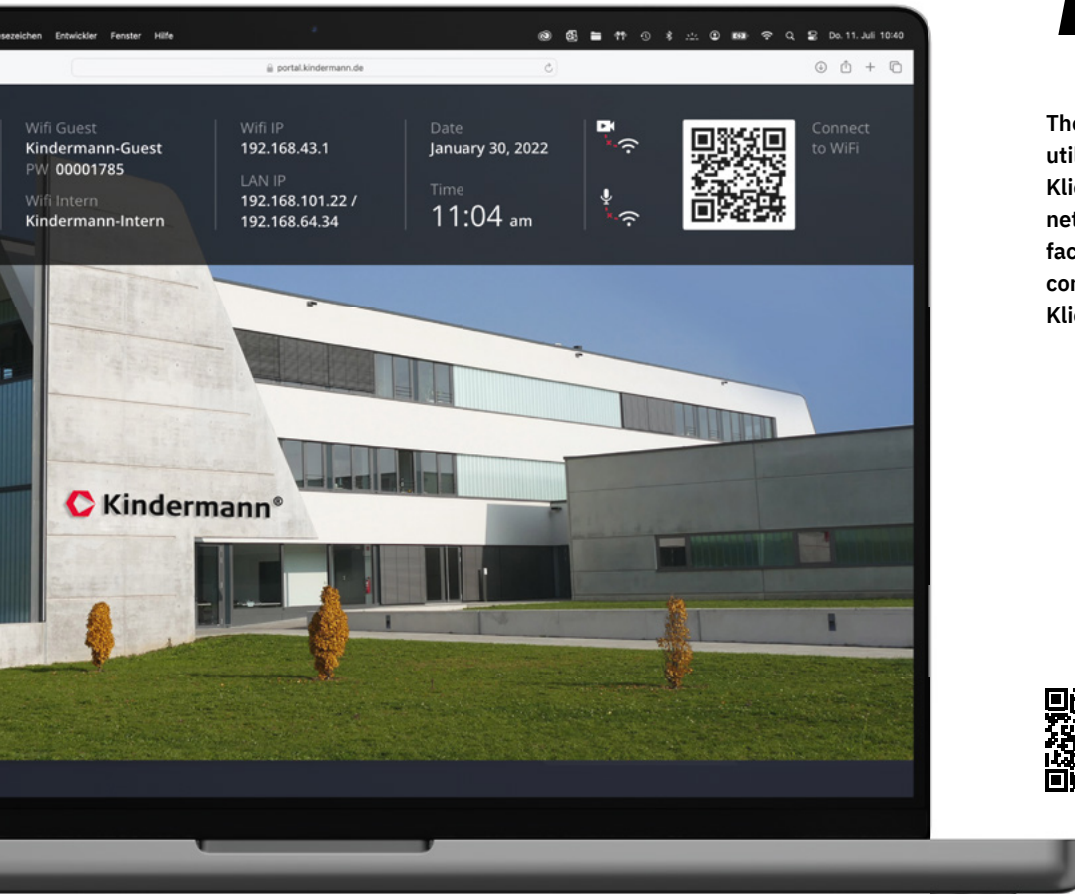

Thanks to Klick&Show, teachers and students can wirelessly share and interactively edit content on the large main display, regardless of user device (laptop, tablet or smartphone) and operating system.

The Touch-Back function of Klick&Show allows to reverse-control your laptop from any compatible large-format interactive

display or interactive whiteboard used as the main display device in the room, for more interactive meetings. The Touch-Back on Klick&Show even works in split-screen mode to control multiple laptops at the same time, with only minimum latency for an intuitive workflow.

MANAGE THIS!

The Klick&Show ManageTool is the perfect utility when it comes to managing multiple Klick&Show systems in a corporate network. It supports IT administrators and facility managers in the administration, configuration and data backup of Klick&Show.