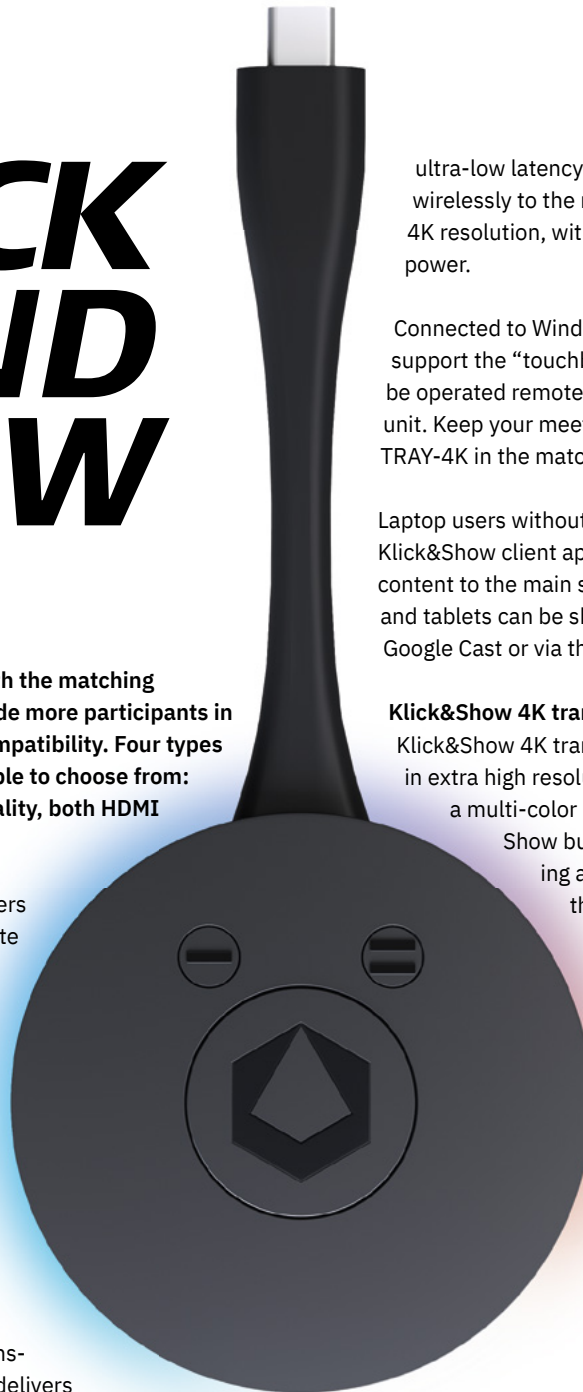

Connected to Windows or MacOS computers, transmitters support the "touchback" function, allowing the computer to be operated remotely via an interactive display at the base unit. Keep your meeting table organized with the optional TRAY-4K in the matching design.

Laptop users without transmitter simply launch the Klick&Show client app for Windows or MacOS to mirror content to the main screen. Content from mobile phones and tablets can be shared just as easily via AirPlay, Miracast, Google Cast or via the free Android app.

Klick&Show 4K transmitters – anything is possible

Klick&Show 4K transmitters facilitate content mirroring in extra high resolution. The appealing design features a multi-color LED status display and, alongside the Show button, two auxiliary buttons for triggering additional functions. While a "Click" on the transmitter's Show button starts and stops the streaming, the auxiliary buttons allow for example the transmission to be temporarily paused or to switch from split screen mode into full screen view. Combined with the top-of-the-range K-FX Plus model, further function definitions can even be customized, for example to trigger the Dual-Cam function, the Dual-UCC function or the HDMI input.

The two auxiliary buttons on Klick&Show 4K transmitters provide direct access to enhanced functions to boost productivity in your meetings.