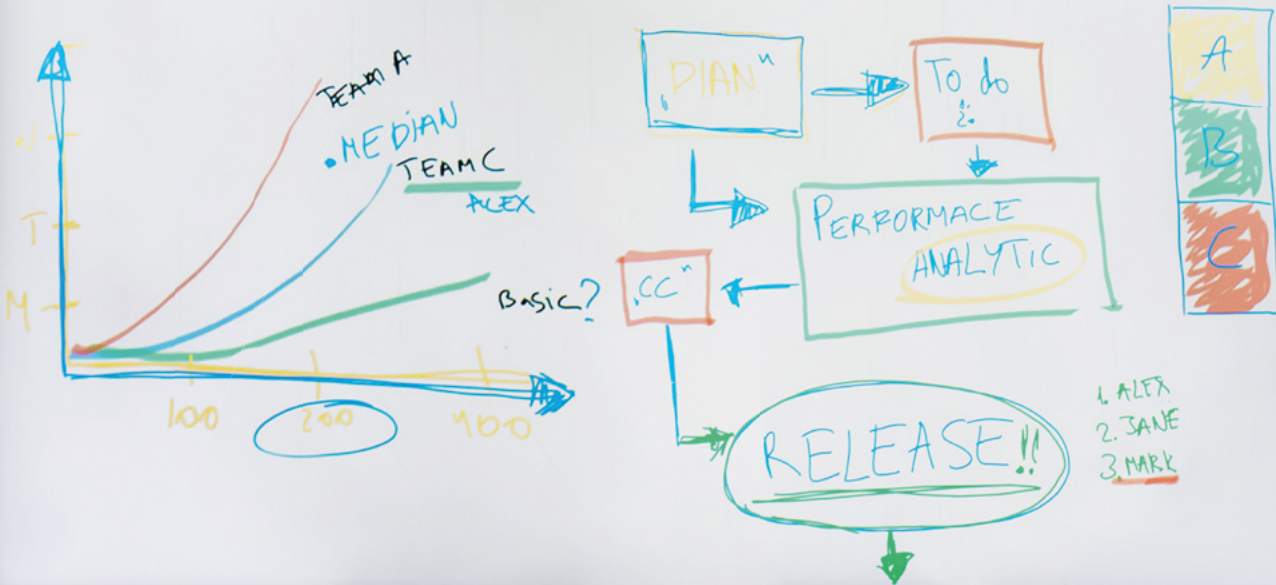

20th May

Project "G"

BYOD – Bring Your Own Device

MADE FOR PRESENTATION