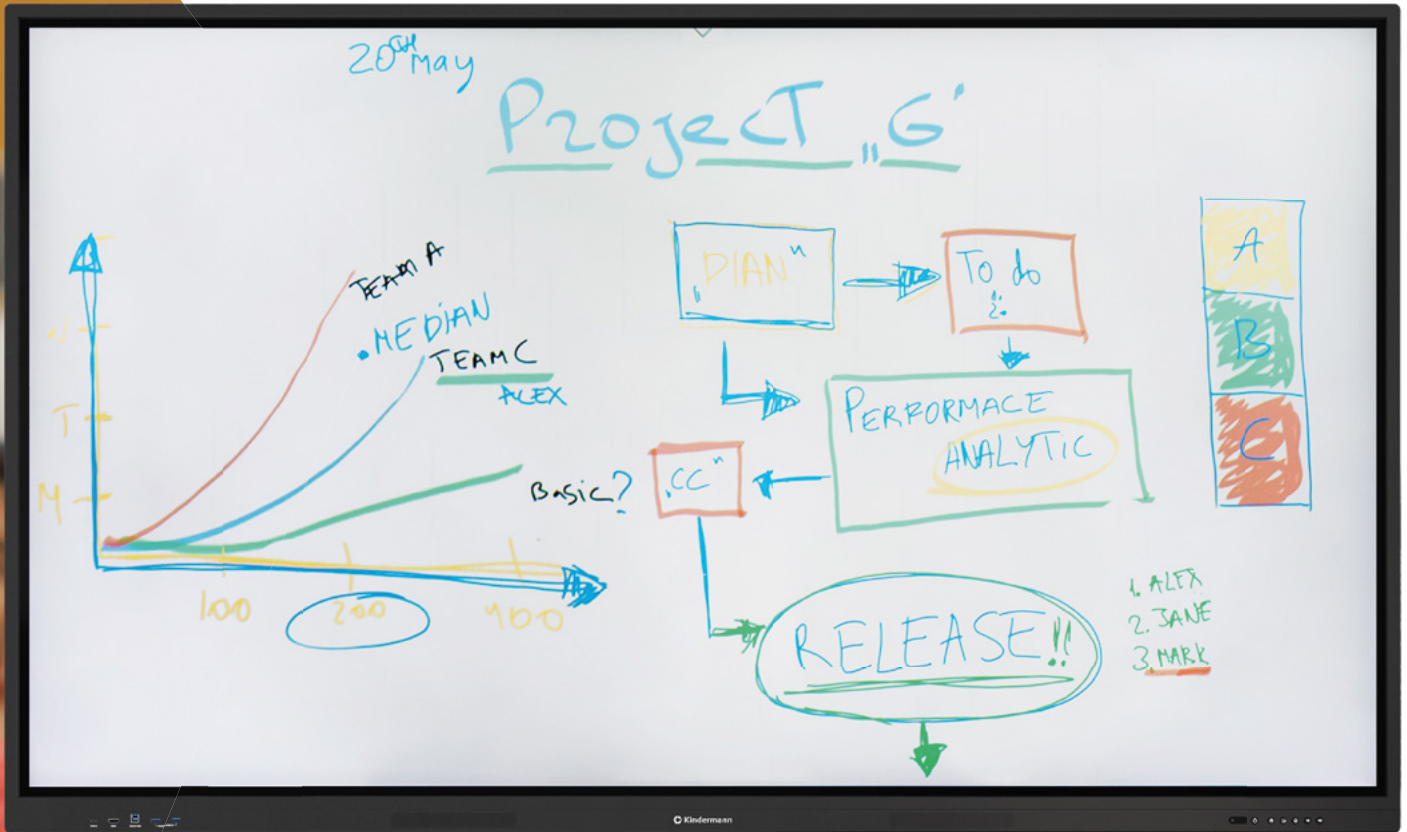

MADE FOR EDUCATION