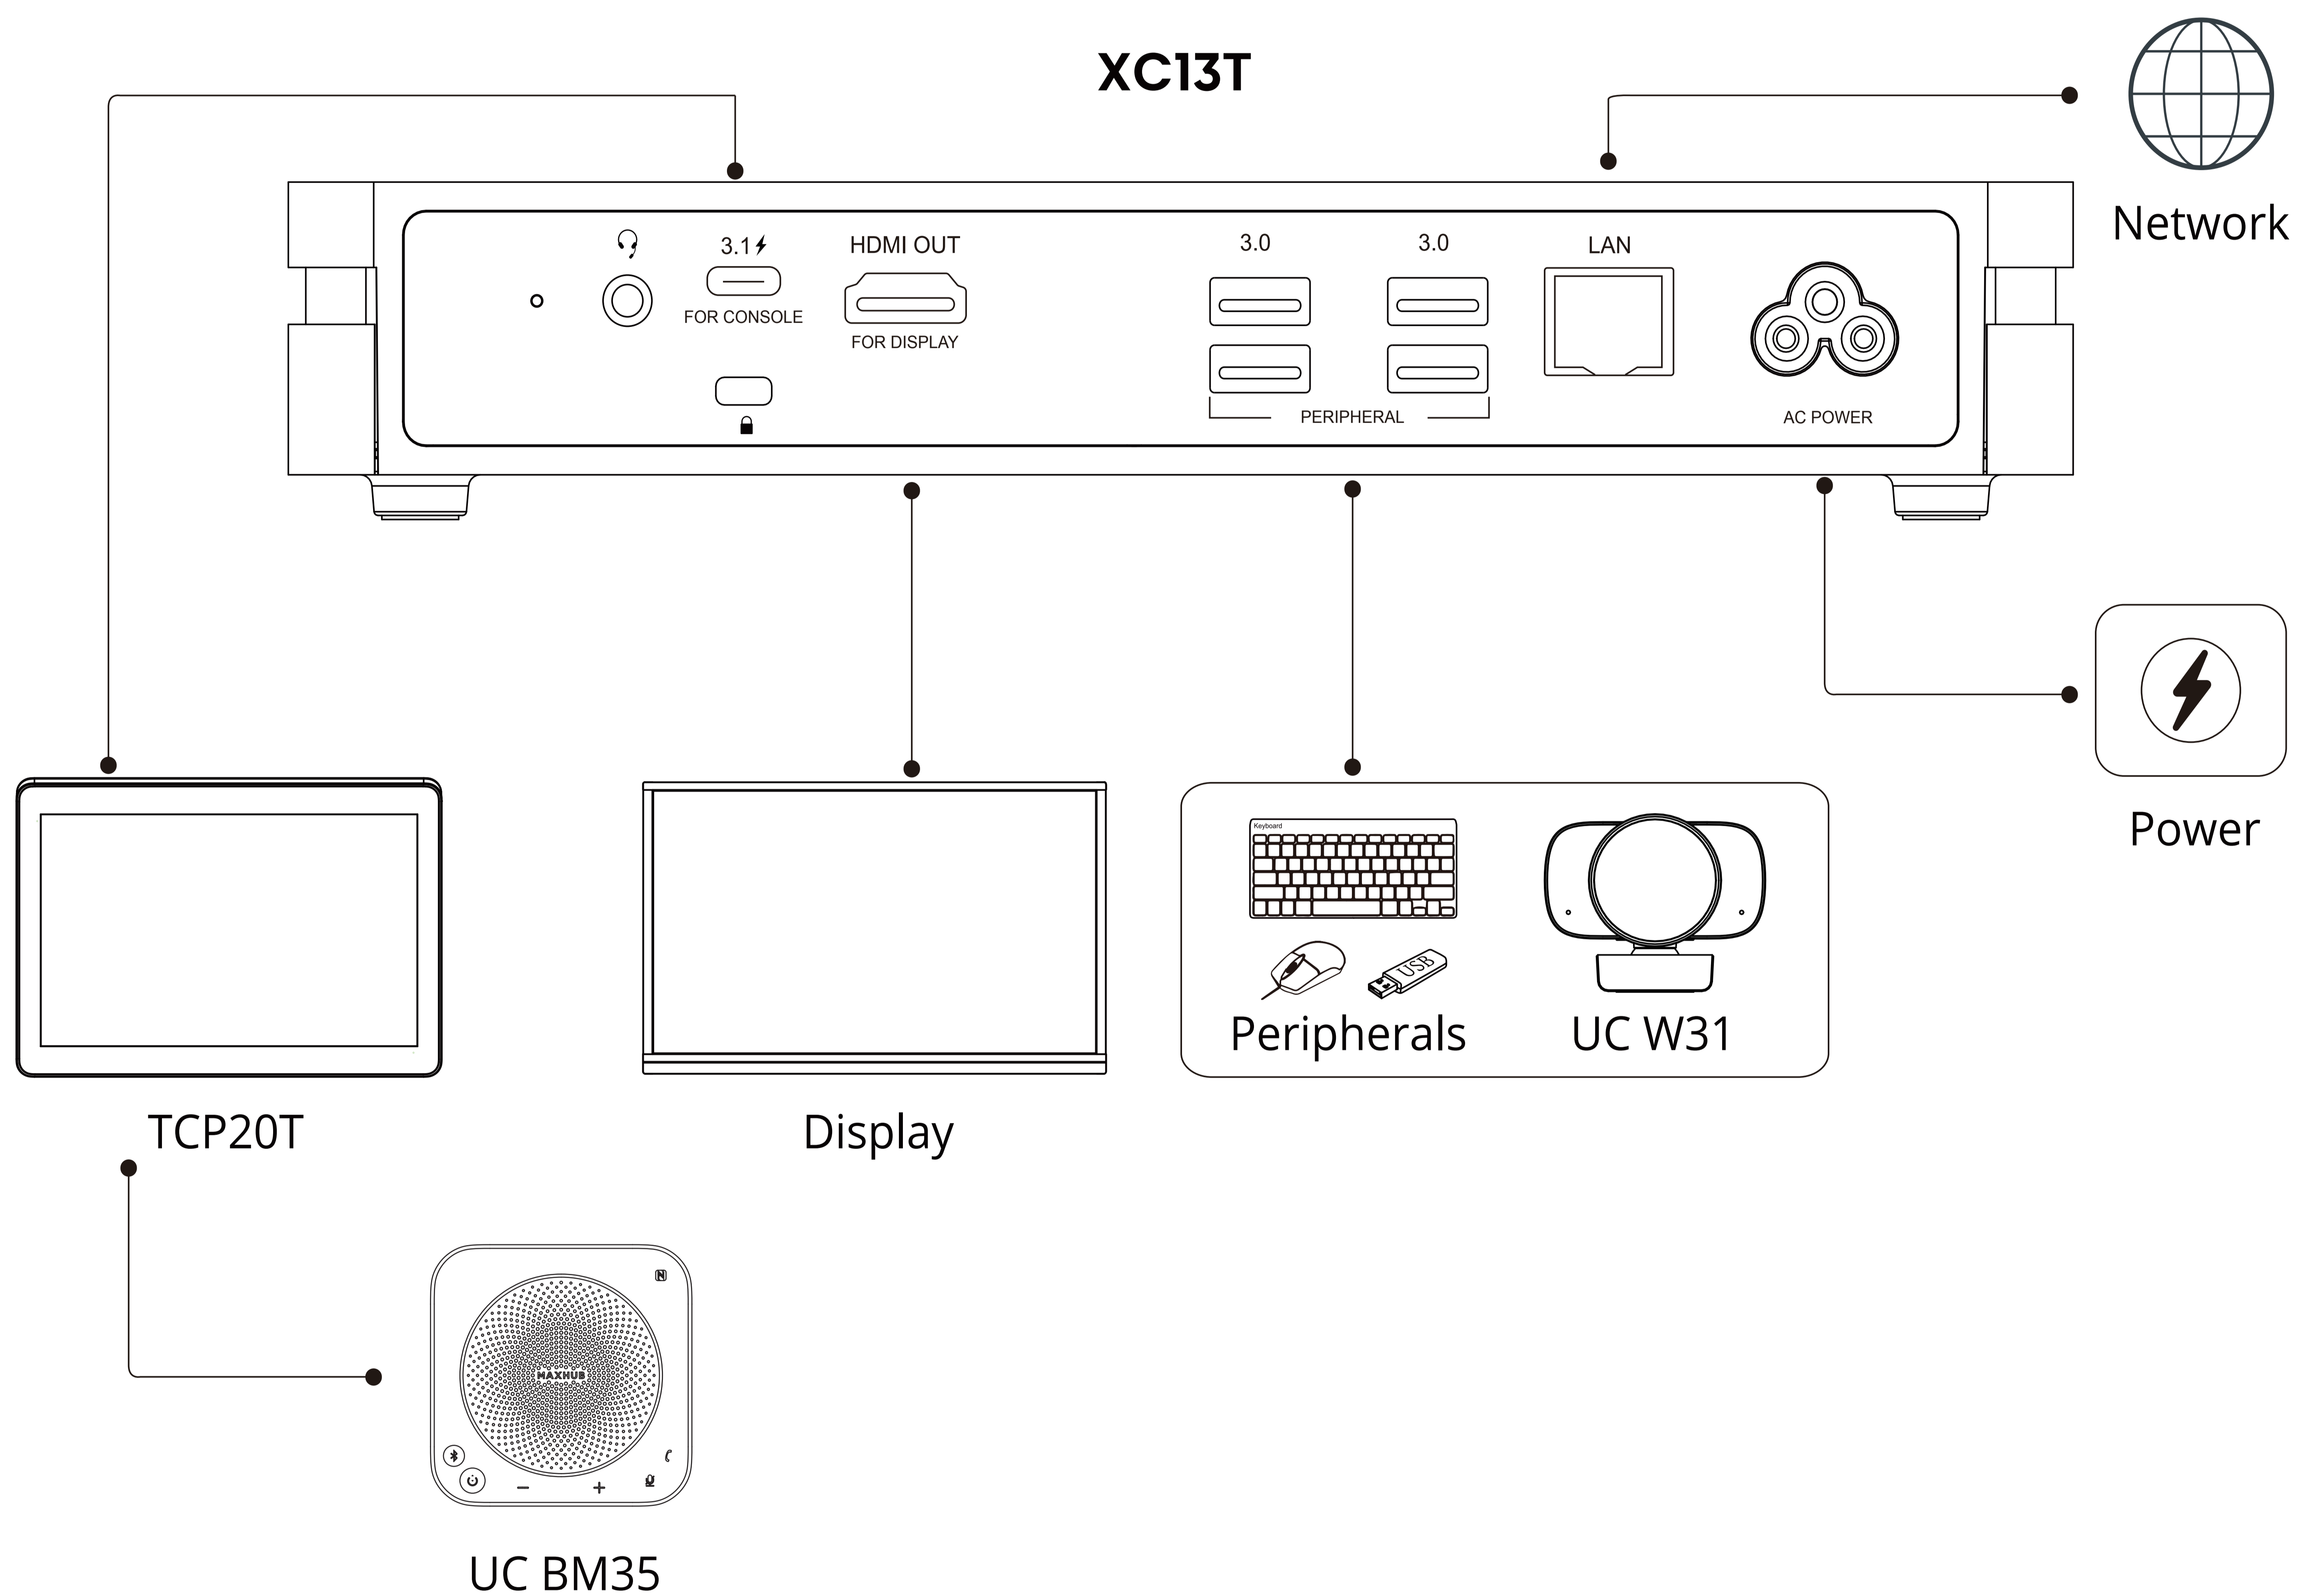

Package Includes

• XC13T Mini-PC	x1
• TCP20T Touch Control Panel	x1
• UC BM35	x1
• UC W31	x1

Package Physical Specifications

• Package dimension(L*W*H)	890*270*265 mm / 35*10.6*10.4 inch
• Net Weight	8.0kg / 17.7 lbs
• Gross Weight	9.9kg / 21.8 lbs

Environmental Conditions

Operation Temperature	0°-40°C / 0°F-104°F
Operation Humidity	10%~90%RH
Storage Temperature	-20°C-60°C / -4°F-140°F
Storage Humidity	10%~90%RH
Altitude	Below 5000m/ 196850"

Connection

Statement

Size and weight vary by configuration and manufacturing process, please refer to the actual product. The product images are for illustrative purposes only and may slightly differ in appearance, colour, size, etc. from the actual product. The description, illustrations, etc. in this document may subject to change in accordance with the latest product specification and performance. Should the above-mentioned change in the document become necessary, the document may be updated without written notice.