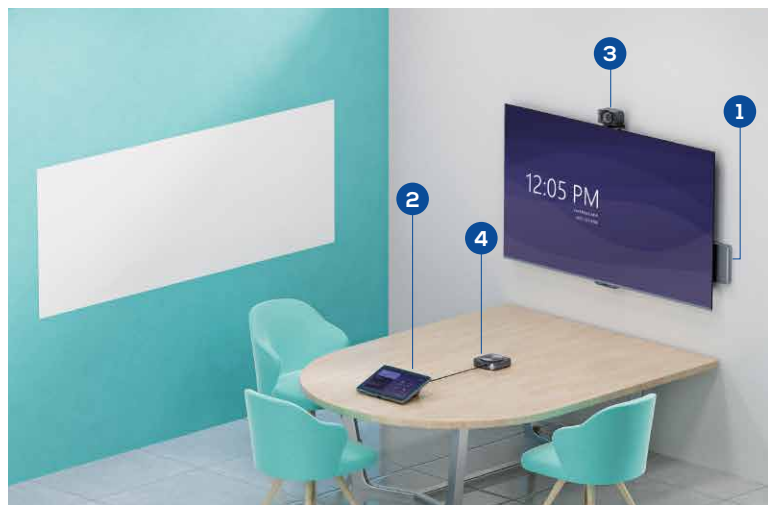

MAXHUB XCore Kit

Empowering the switch from BYOD to Microsoft Teams Rooms smart spaces

This remarkable Kit boasts a powerful 12th Gen Intel® Core™ Processor and a high-resolution 10.1-inch Teams Rooms console with a motion sensor.

Together, they help empower the switch to Microsoft Teams Rooms smart spaces for BYOD scenarios, by enhancing Teams-native audio and video experiences while accommodating cost-balance needs.

An extra flexible MTR solution for an enhanced user experience

MAXHUB XT10-WS Kit

Expanding on the foundation laid by the XCore Kit, the MAXHUB XT10-WS Kit comprises a high-quality Speakerphone UC BM35 and USB Camera UC W31. Catering to participants' dynamic audio and video needs, this bundle provides a flexible and seamless collaboration experience.