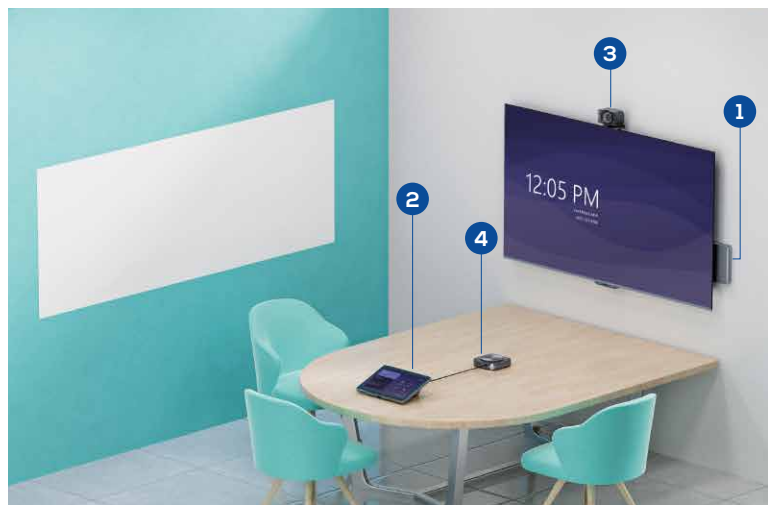

Together, they help empower the switch to Microsoft Teams Rooms smart spaces for BYOD scenarios, by enhancing Teams-native audio and video experiences while accommodating cost-balance needs.

MAXHUB XC13T
Teams Rooms Windows Compute

MAXHUB TCP20T
Teams Rooms Touch Console

An extra flexible MTR solution for an enhanced user experience

MAXHUB XT10-WS Kit

Expanding on the foundation laid by the XCore Kit, the MAXHUB XT10-WS Kit comprises a high-quality Speakerphone UC BM35 and USB Camera UC W31. Catering to participants' dynamic audio and video needs, this bundle provides a flexible and seamless collaboration experience.

MAXHUB TCP20T

Teams Rooms Touch Console

- High clarity antiglare 10.1" Full HD touch screen
- One cable technology to link up with XC13T Windows Compute
- Direct HDMI Ingest support for BYOD presentation
- Built-in USB port for easy connection to audio peripherals on the meeting tablet
- Auto wake on human detection with the integrated Infra-red motion sensor