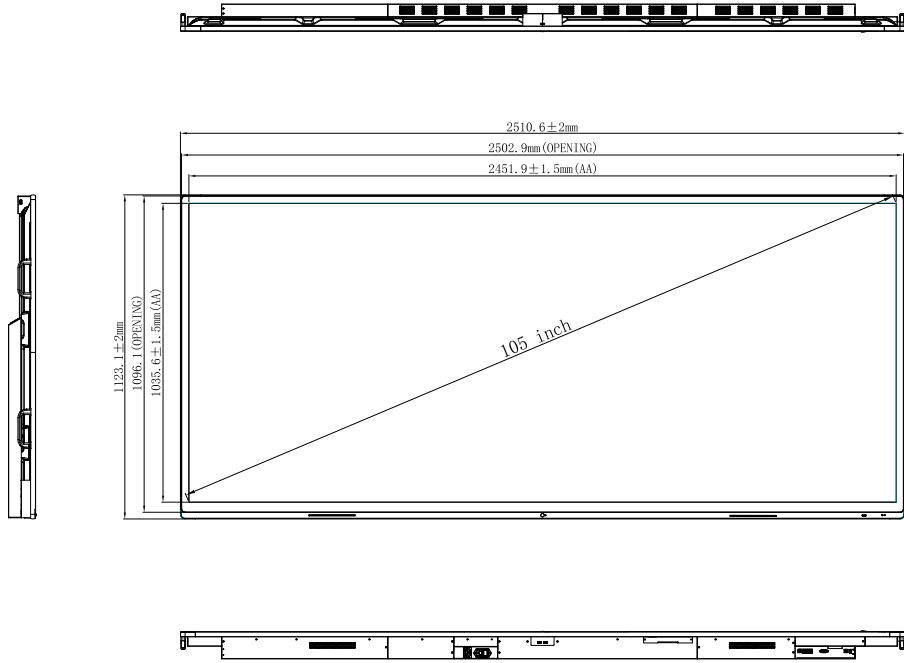

6			7		8
Sign	VER	Date	Change Description		Designer
\	1.0	\	初版发行		\
△	\	\			\
△	\	\			\
△	\	\			\

TOLERANCES (Unless Otherwise Stated)	
尺寸范围	公差
≤ 63	± 0.10
$63 < x \leq 160$	± 0.15
$160 < x \leq 400$	± 0.20
$400 < x \leq 1000$	± 0.25
> 1000	± 0.3
Angle	± 0.3

Third Projection

Project NO.	W105PND-CS1288A-G	Unit	mm	NOTES
Part NO.	\	Scale	1:1	
Part Name	OUTLINE_DRAWING	Size	free	
Material	\	Pages	1/1	
Color NO.	\	APV		
Designer	\			