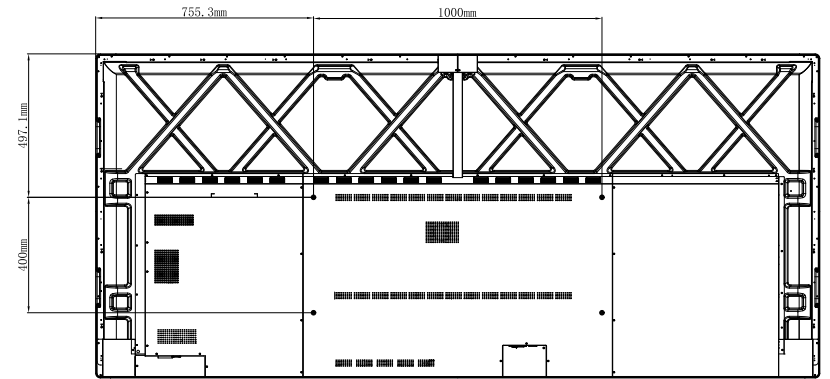

6			7		8
Sign	VER	Date	Change Description		Designer
\	1.0	\	初版发行		\
△	\	\			\
△	\	\			\
△	\	\			\

TOLERANCES (Unless Otherwise Stated)	
尺寸范围	公差
≤ 63	± 0.10
$63 < x \leq 160$	± 0.15
$160 < x \leq 400$	± 0.20
$400 < x \leq 1000$	± 0.25
> 1000	± 0.3
Angle	± 0.3

Third Projection

Project NO.	W105PND-CS1288A-G	Unit	mm	NOTES
Part NO.	\	Scale	1:1	
Part Name	OUTLINE_DRAWING	Size	free	
Material	\	Pages	1/1	
Color NO.	\	APV		
Designer	\			