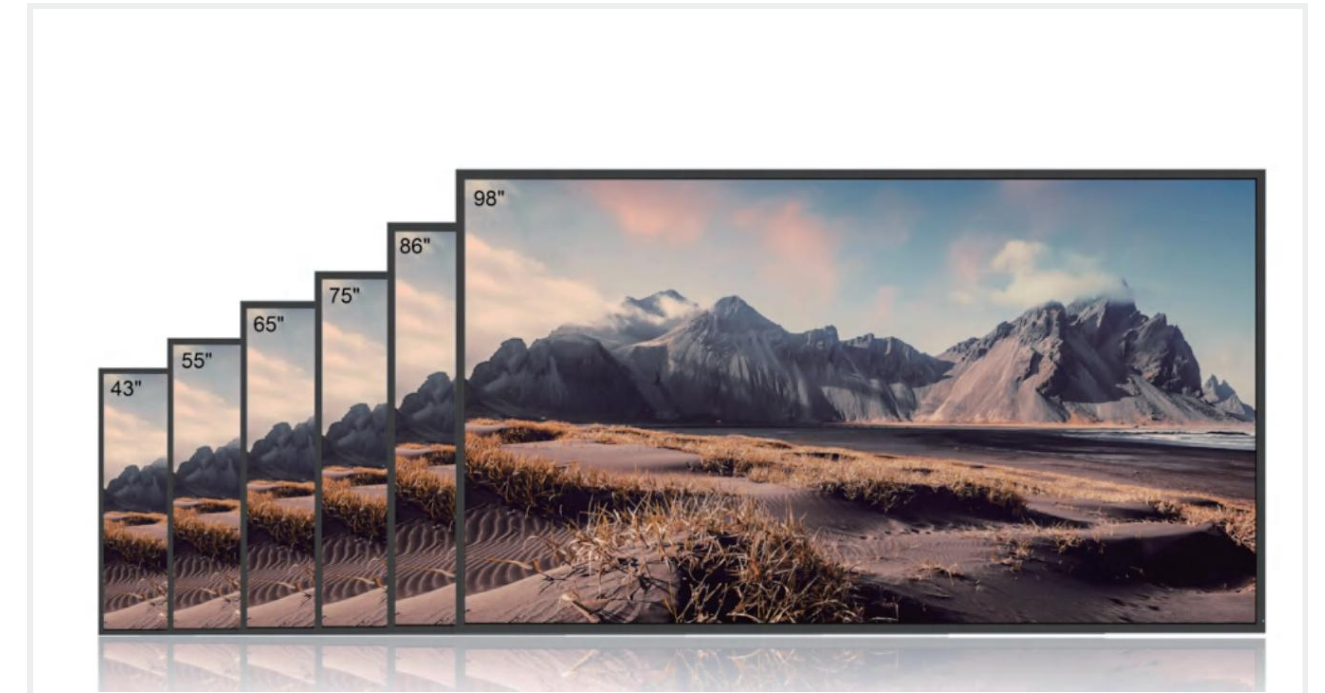

Choose from screen sizes of 43", 55", 65", 75", 86", and 98" to meet your application needs.

Effortlessly Manage and Distribute Content

MAXHUB Pivot is a device management tool that enables IT administrators to efficiently manage devices and remotely distribute content.