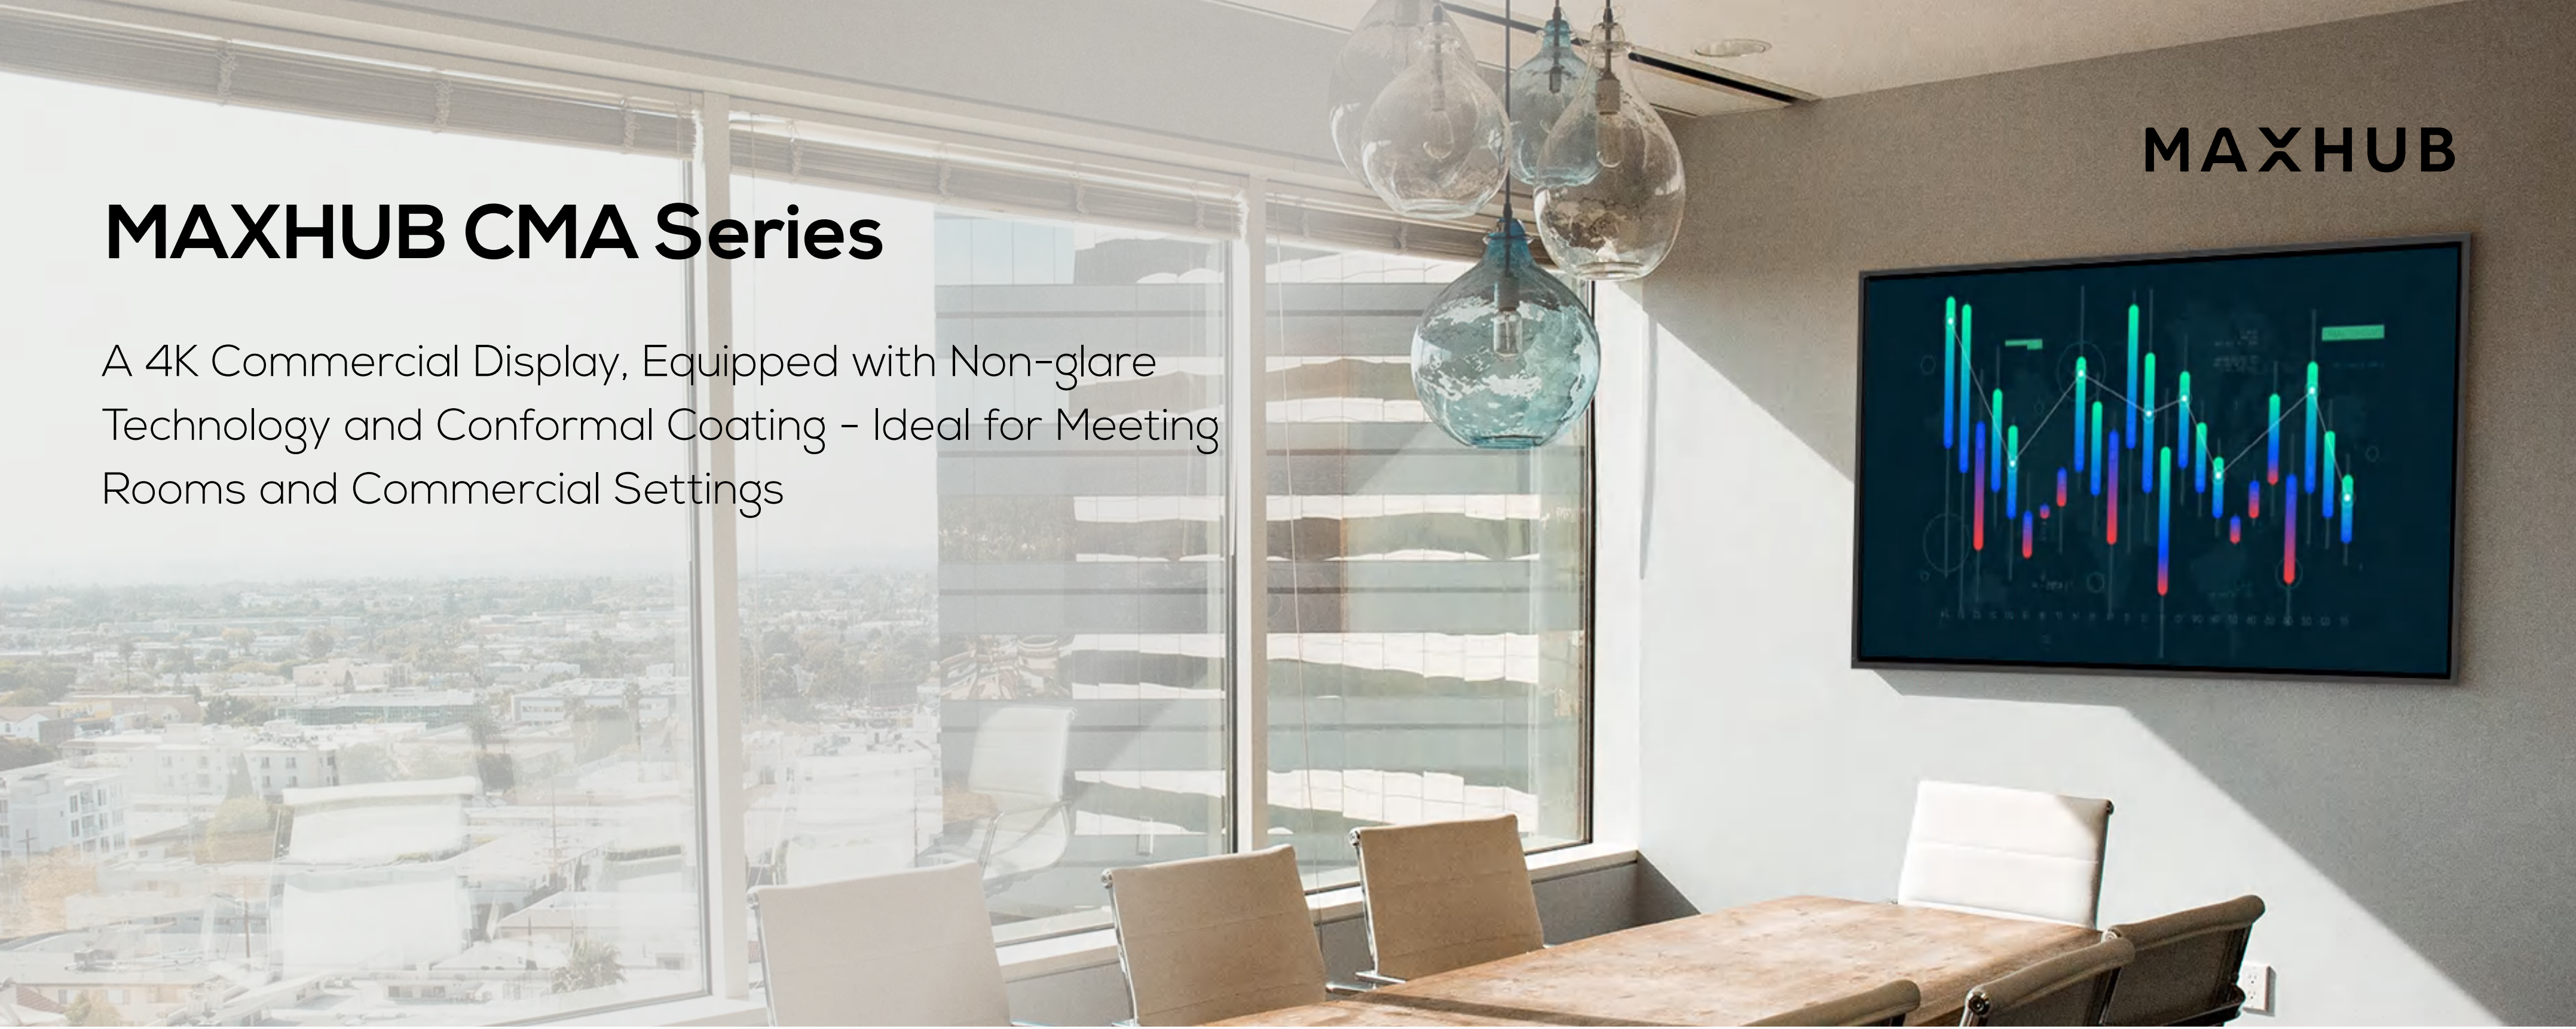

# MAXHUB CMA Series

A 4K Commercial Display, Equipped with Non-glare Technology and Conformal Coating - Ideal for Meeting Rooms and Commercial Settings

**4K** Crystal-clear detail, anywhere

Collaborate seamlessly, with MAXHUB Share