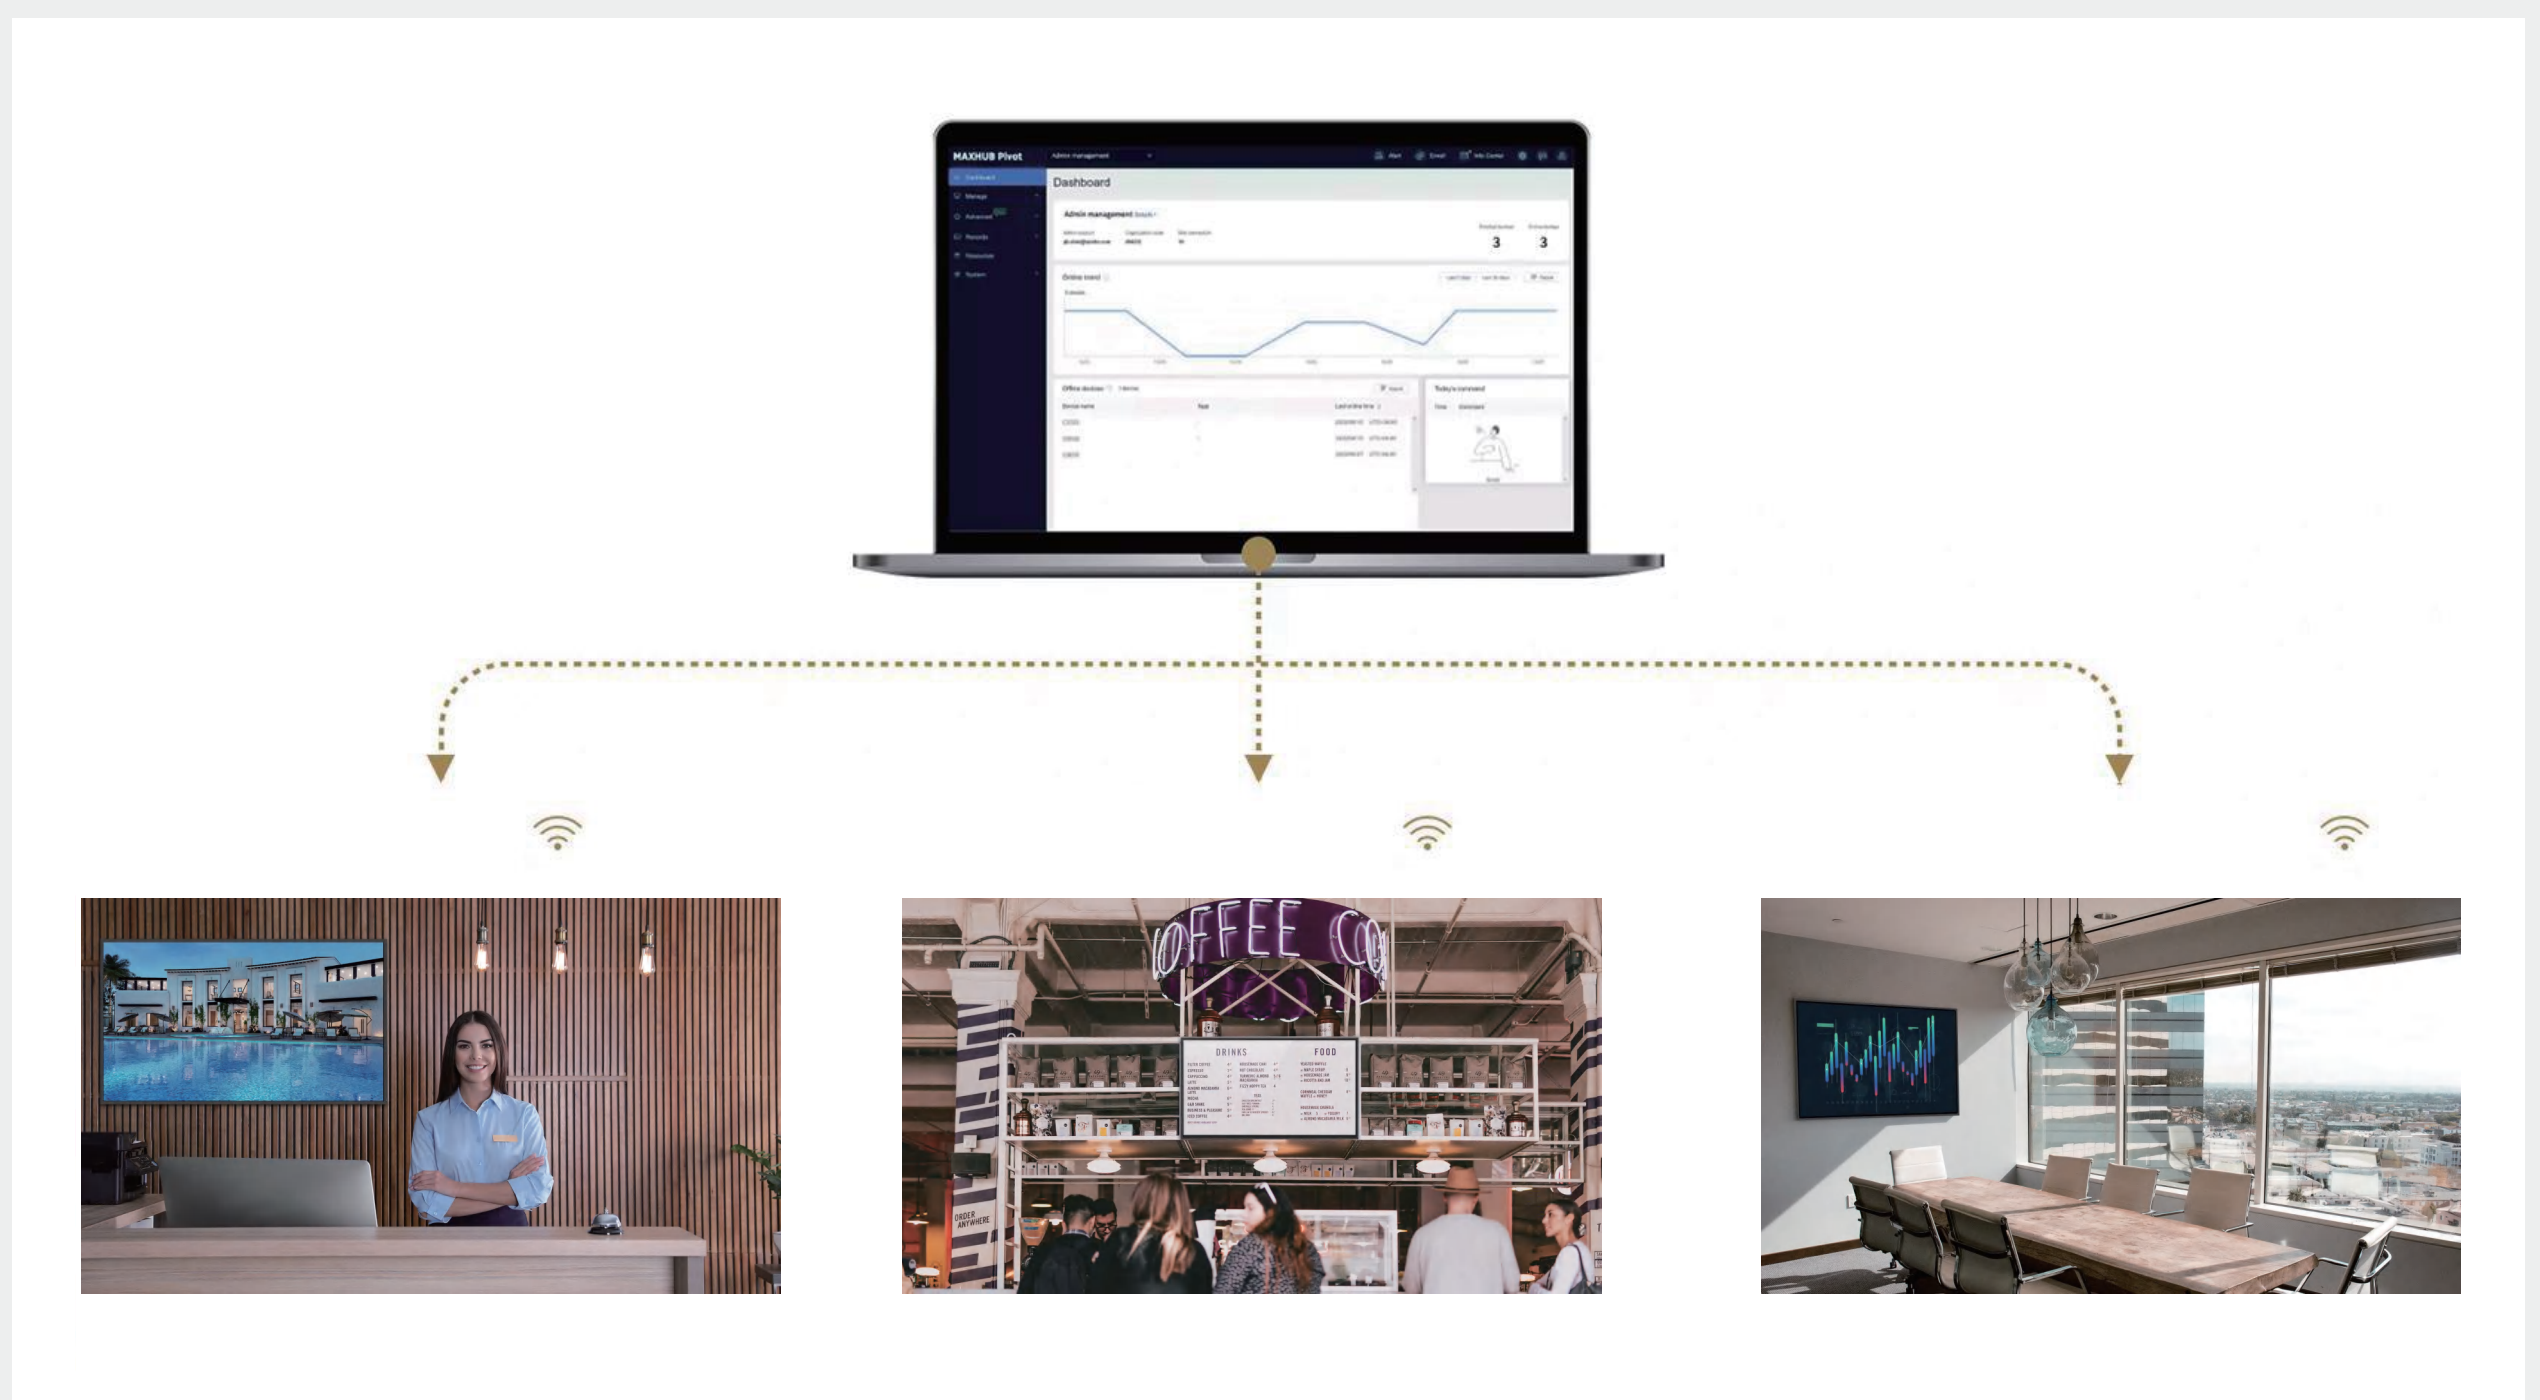

Stable and multifunctional design for business

Effortlessly manage and distribute content

Crystal-Clear Detail, Anywhere

The combination of 4K UHD resolution and high brightness ensures true-to-life detail.

Conformal coating reduces the risk of damage from salt, dust, and humidity, ensuring stable device performance.

Stable and Multifunctional Design for Business

Our non-glare coating provides a clear view, even in bright outdoor conditions, while the increased level of haze visibility improves text readability.

The full-function USB Type-C supports ScreenShare, making content sharing easy. NetworkShare allows for effortless network sharing, and the 65W power output enables connected PC charging that is faster than a typical charger.

Choose from screen sizes of 43", 55", 65", 75", 86", and 98" to meet your application needs.

Effortlessly Manage and Distribute Content

MAXHUB Pivot is a device management tool that enables IT administrators to efficiently manage devices and remotely distribute content.