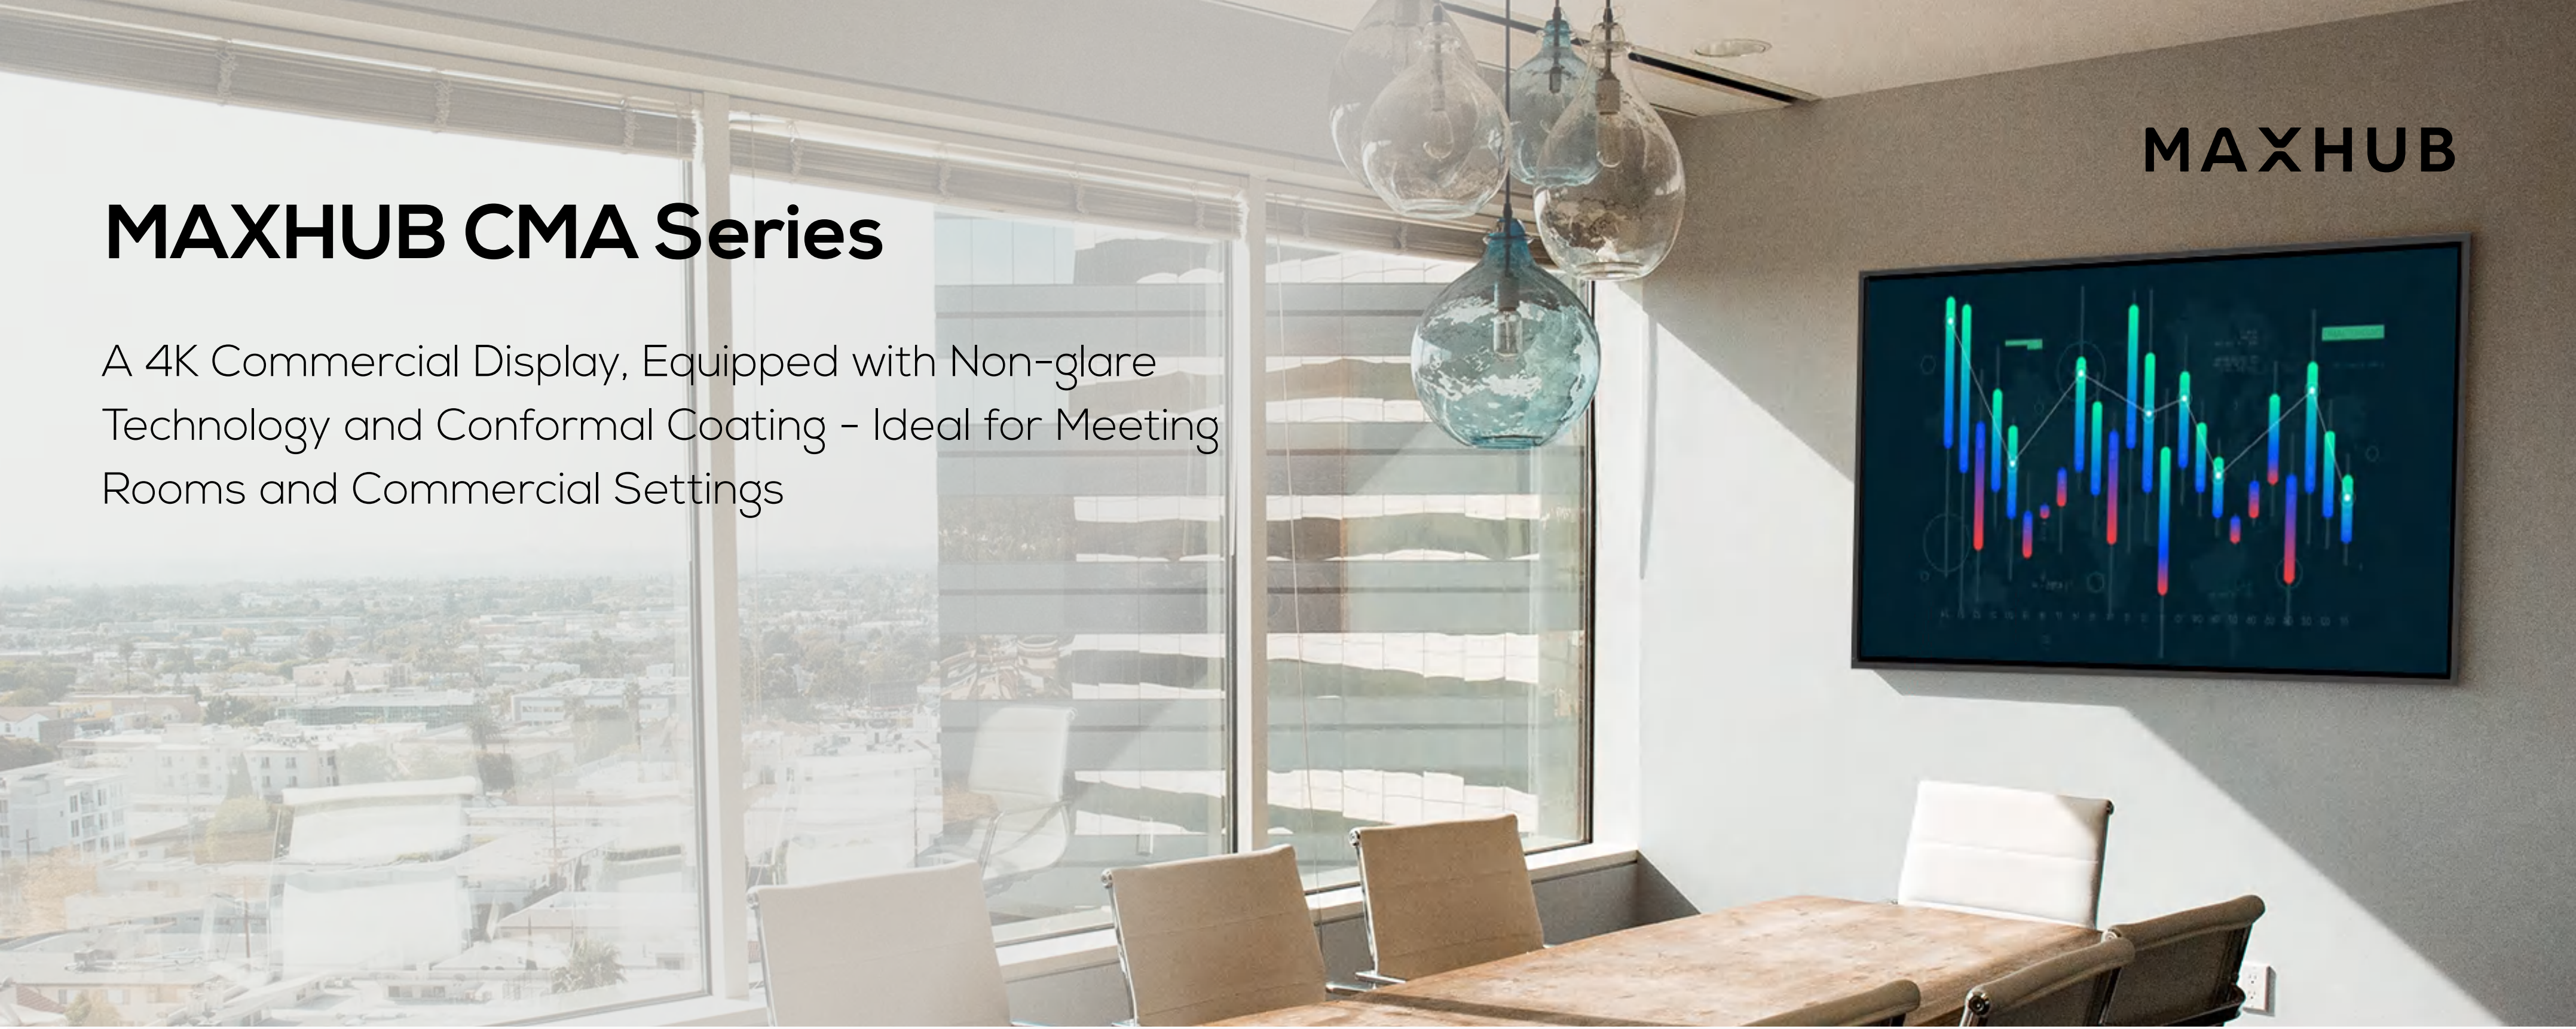

MAXHUB CMA Series

A 4K Commercial Display, Equipped with Non-glare Technology and Conformal Coating - Ideal for Meeting Rooms and Commercial Settings

4K Crystal-clear detail, anywhere

Collaborate seamlessly, with MAXHUB Share

Stable and multifunctional design for business

Effortlessly manage and distribute content

Crystal-Clear Detail, Anywhere

The combination of 4K UHD resolution and high brightness ensures true-to-life detail.

Choose from screen sizes of 43", 55", 65", 75", 86", and 98" to meet your application needs.

Effortlessly Manage and Distribute Content

MAXHUB Pivot is a device management tool that enables IT administrators to efficiently manage devices and remotely distribute content.