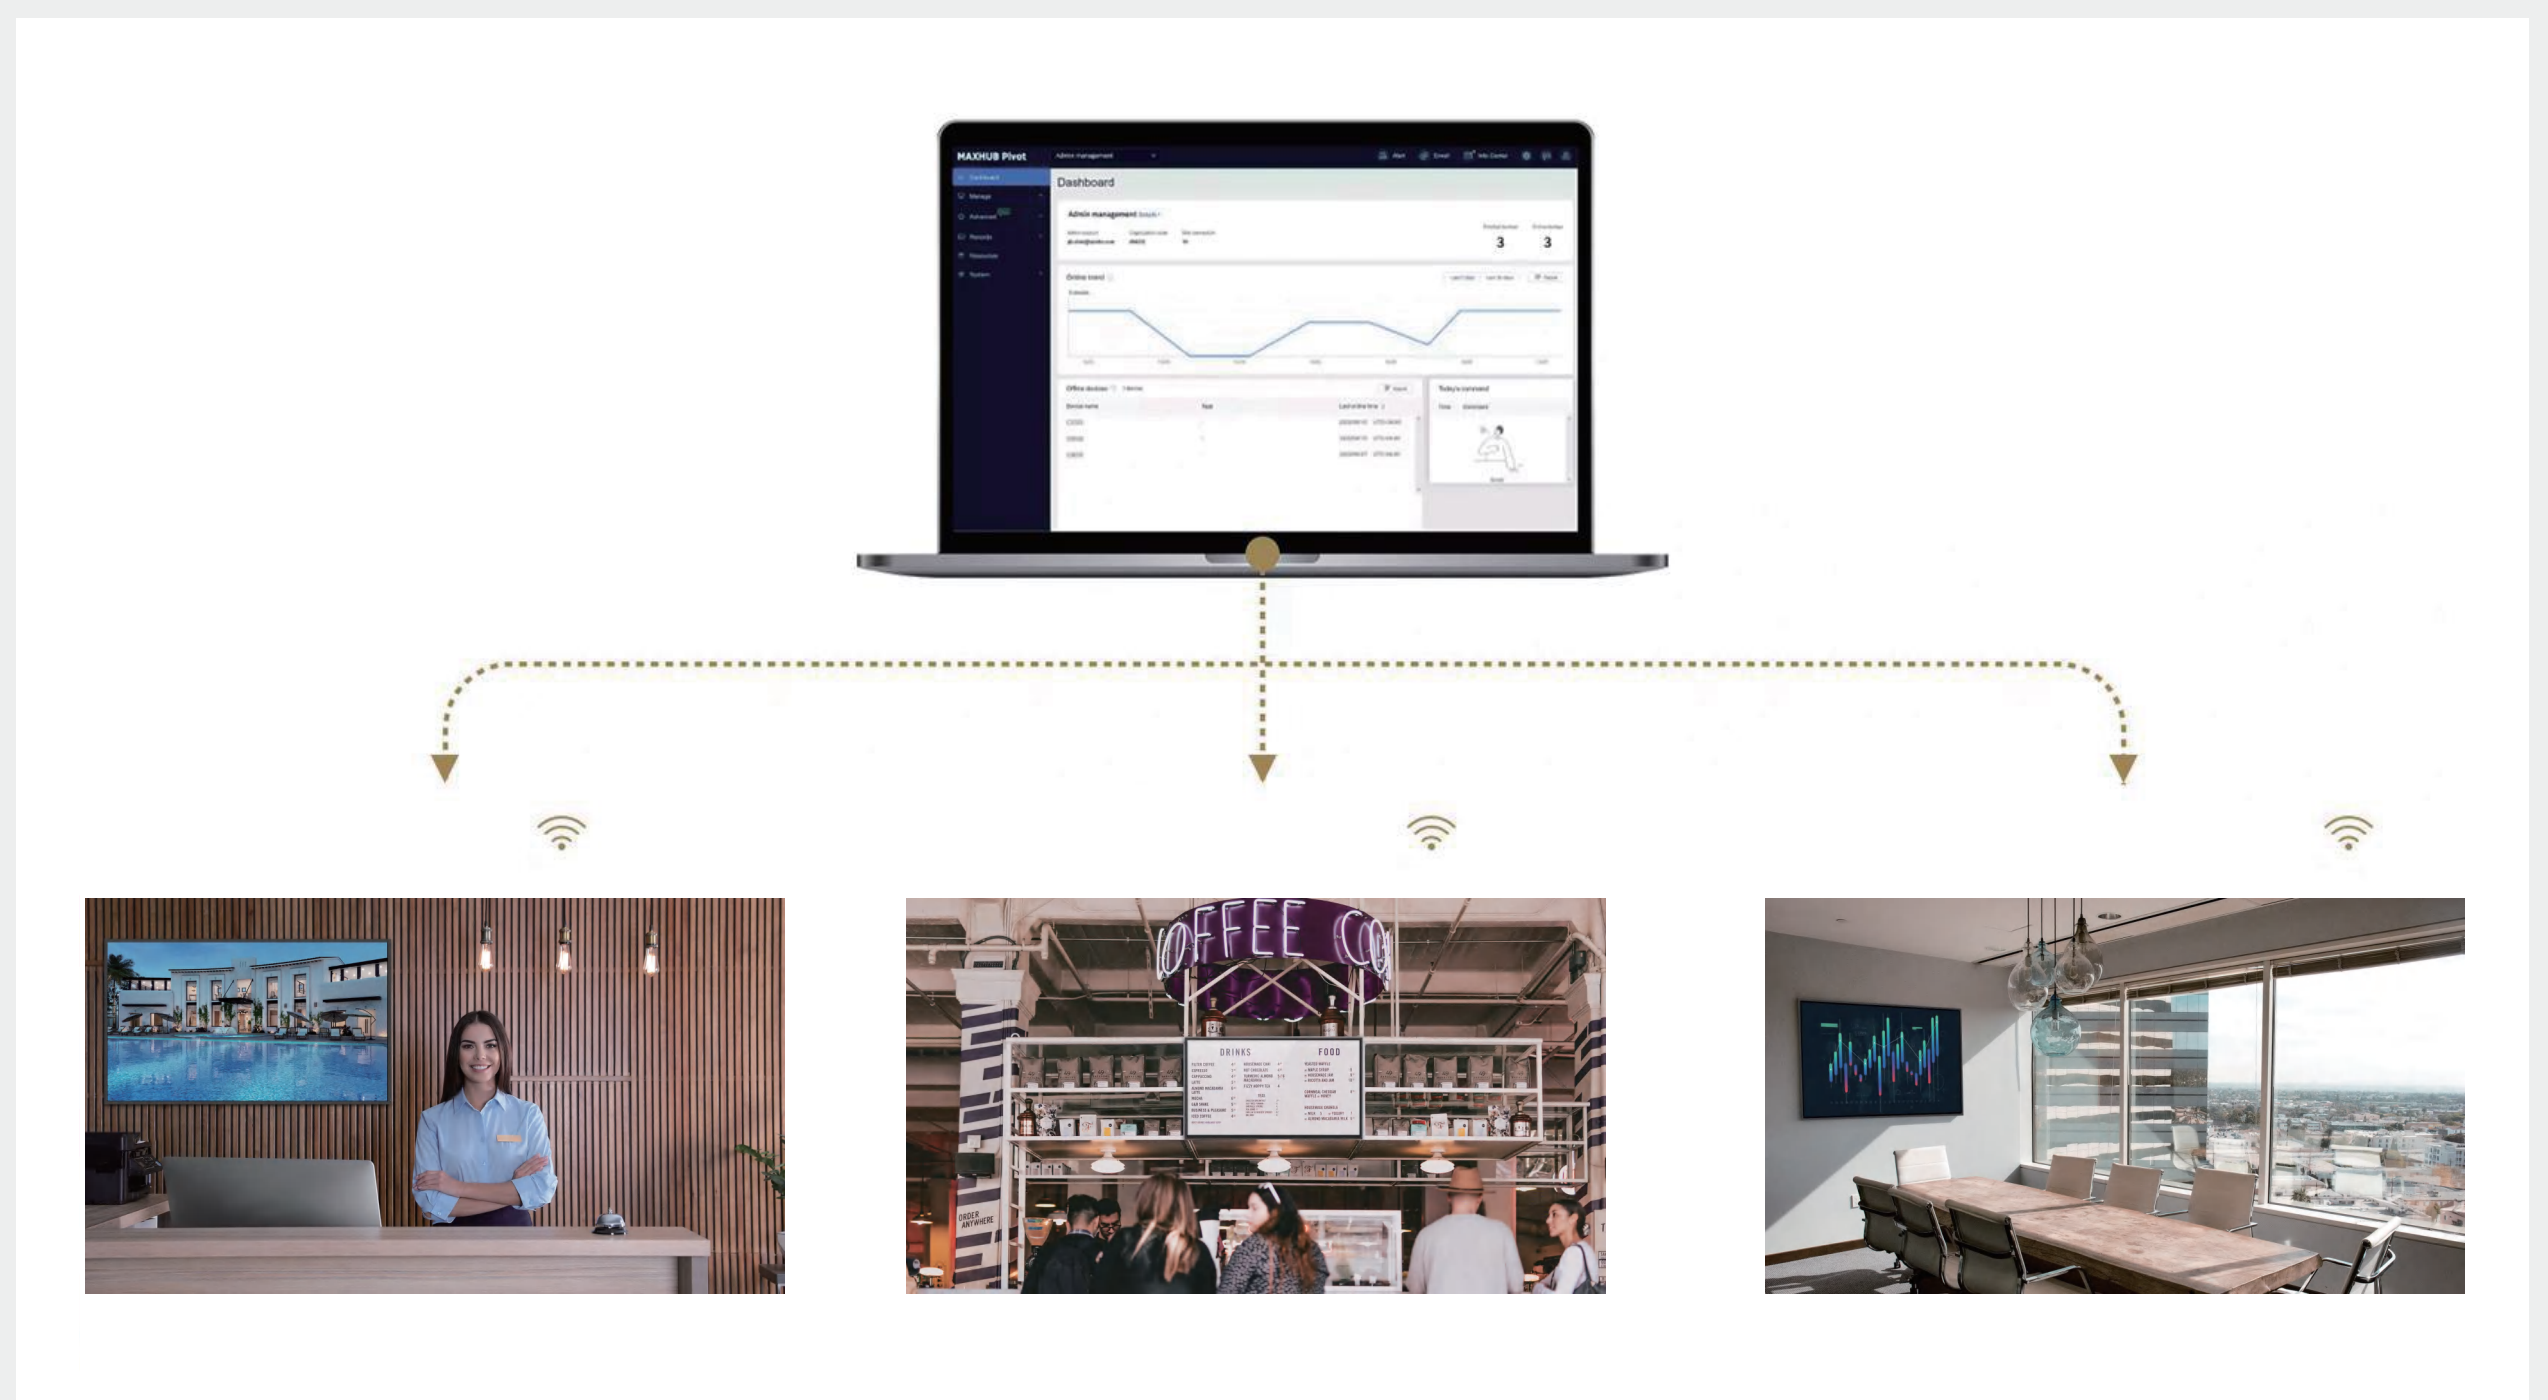

Stable and multifunctional design for business

Effortlessly manage and distribute content

Crystal-Clear Detail, Anywhere

The combination of 4K UHD resolution and high brightness ensures true-to-life detail.

Conformal coating reduces the risk of damage from salt, dust, and humidity, ensuring stable device performance.

Stable and Multifunctional Design for Business

Our non-glare coating provides a clear view, even in bright outdoor conditions, while the increased level of haze visibility improves text readability.

The full-function USB Type-C supports ScreenShare, making content sharing easy. NetworkShare allows for effortless network sharing, and the 65W power output enables connected PC charging that is faster than a typical charger.

Choose from screen sizes of 43", 55", 65", 75", 86", and 98" to meet your application needs.

Effortlessly Manage and Distribute Content

MAXHUB Pivot is a device management tool that enables IT administrators to efficiently manage devices and remotely distribute content.