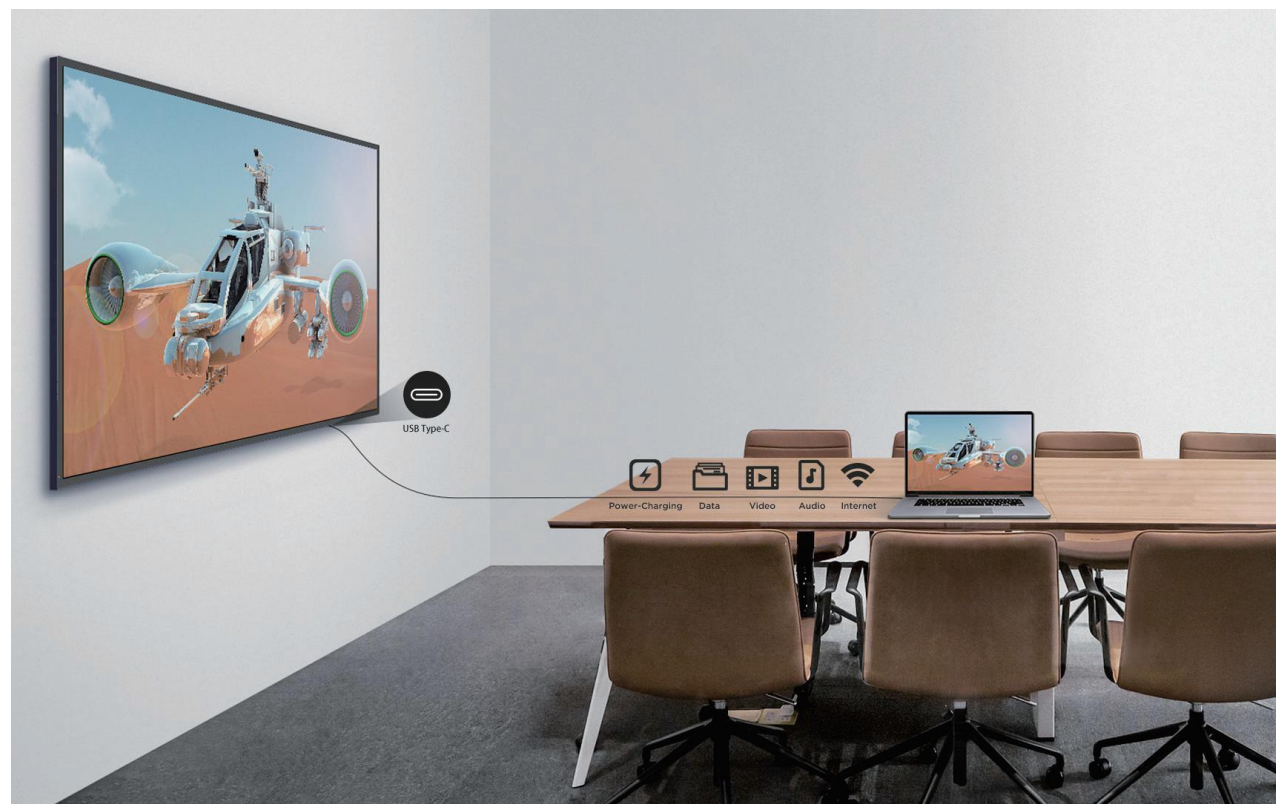

The full-function USB Type-C supports ScreenShare, making content sharing easy. NetworkShare allows for effortless network sharing, and the 65W power output enables connected PC charging that is faster than a typical charger.