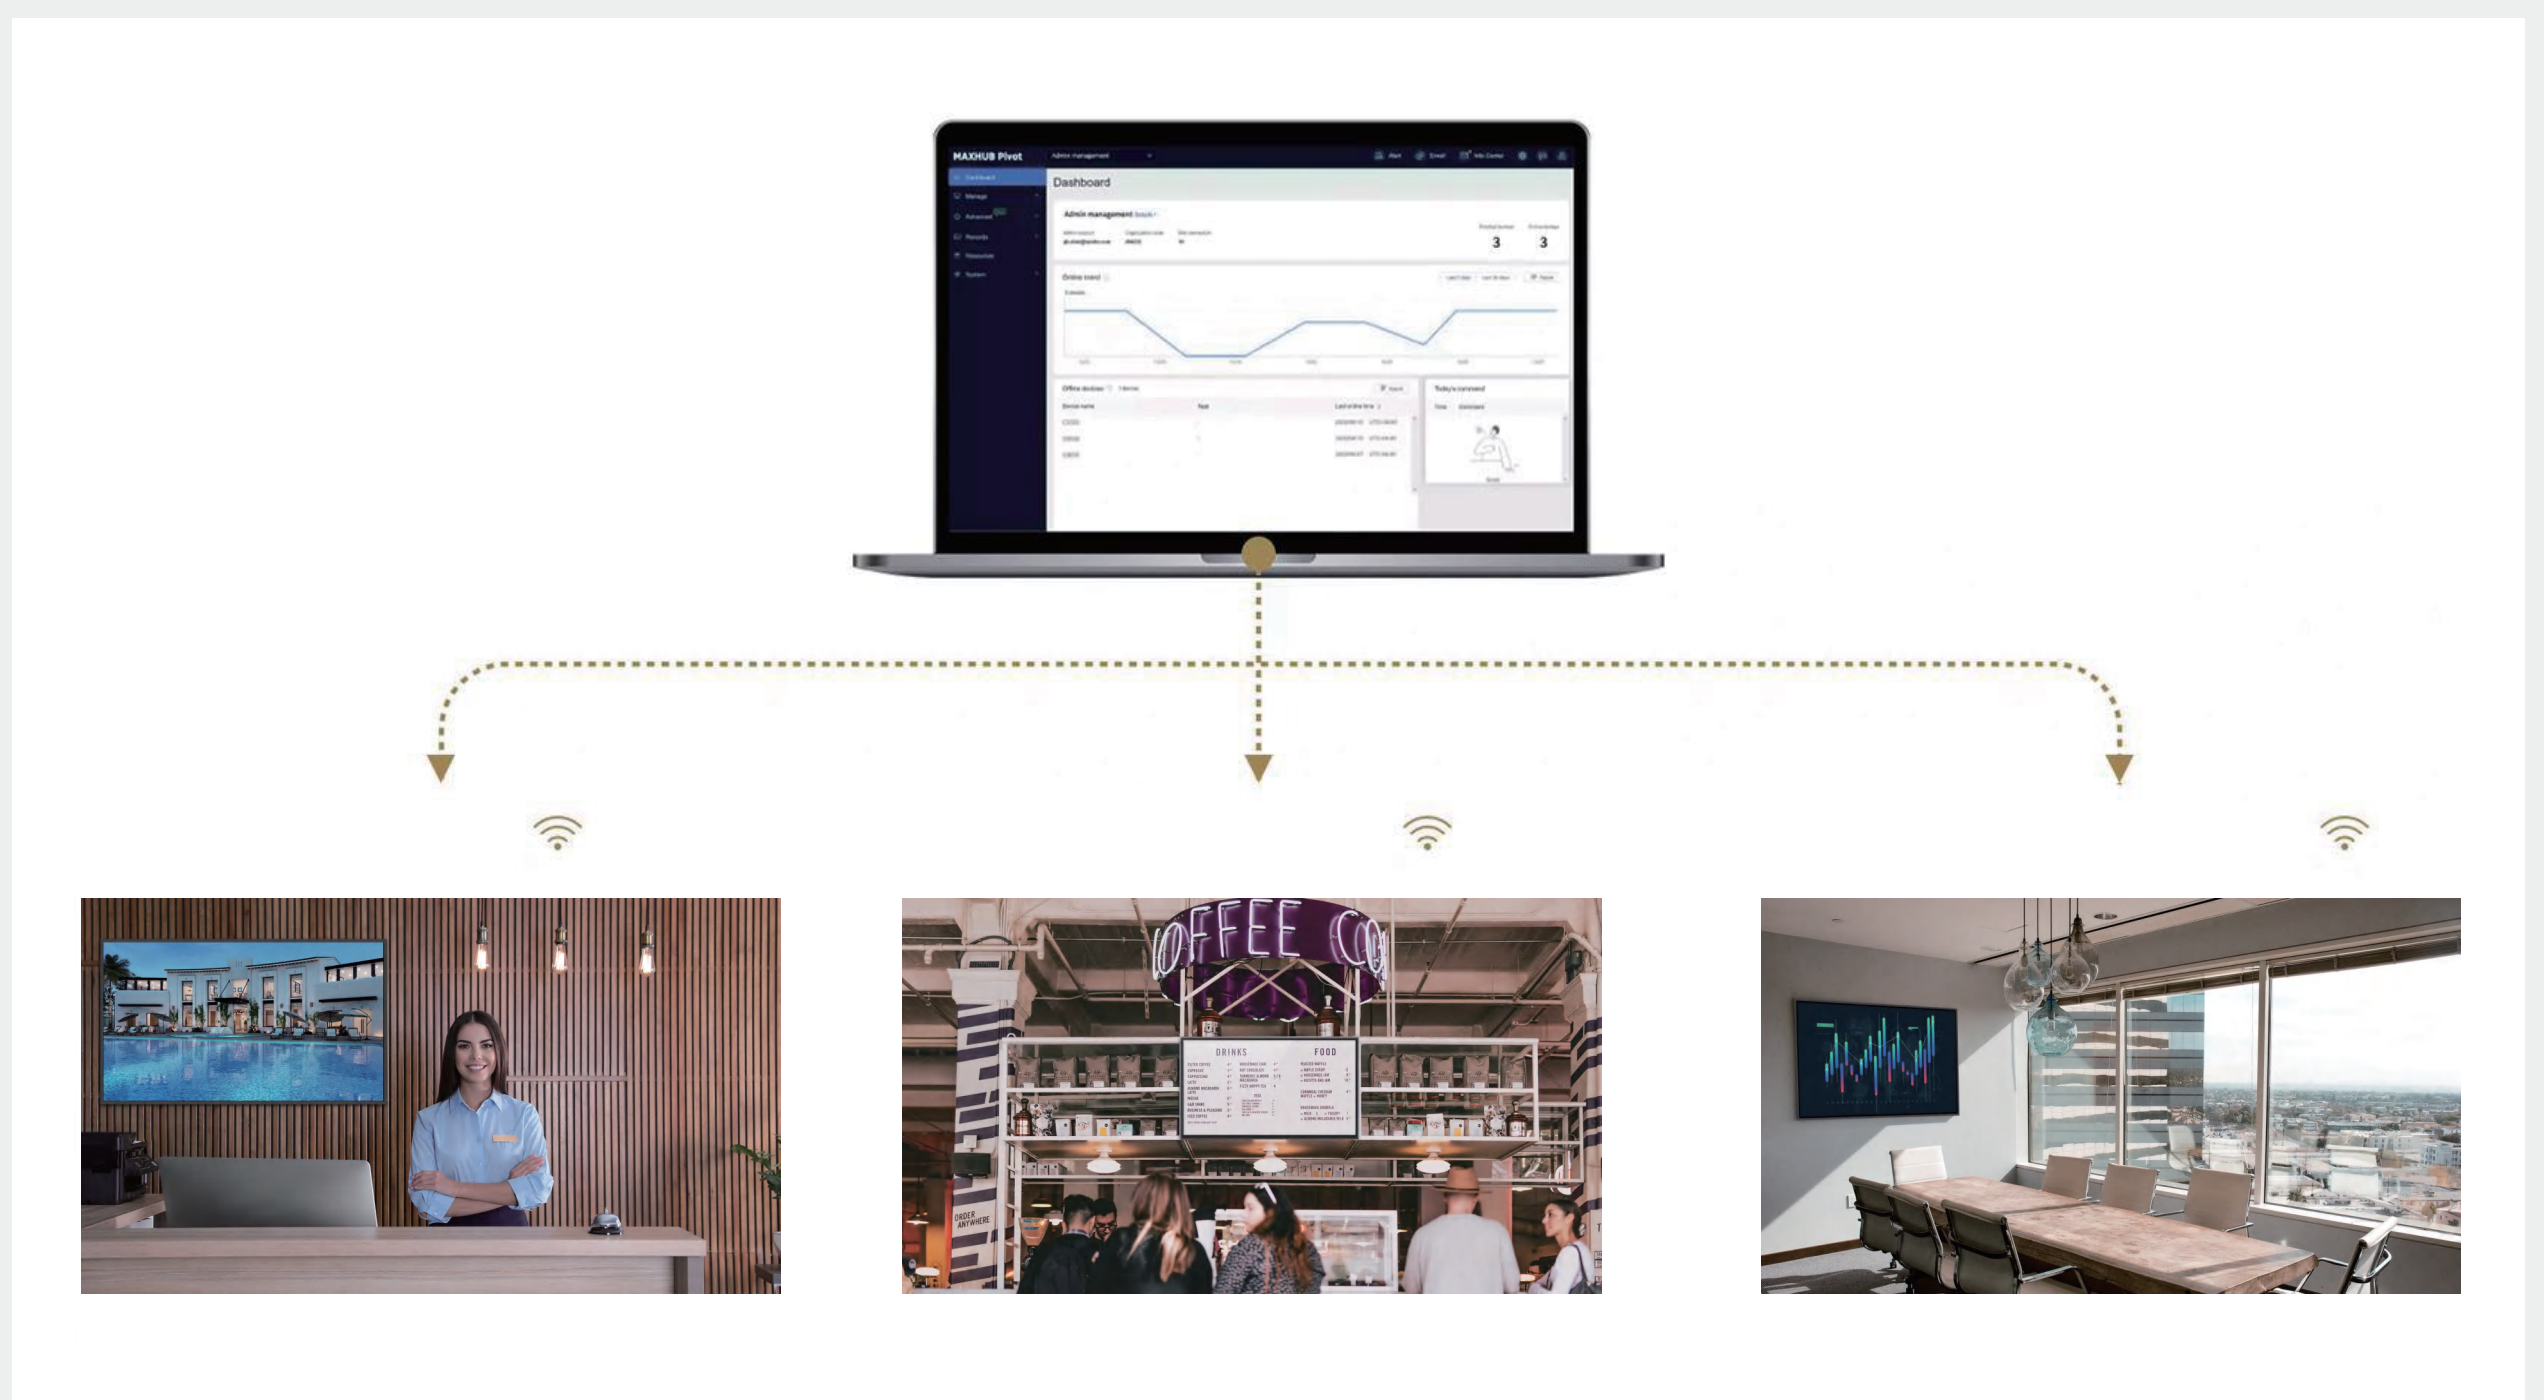

The full-function USB Type-C supports ScreenShare, making content sharing easy. NetworkShare allows for effortless network sharing, and the 65W power output enables connected PC charging that is faster than a typical charger.

Choose from screen sizes of 43", 55", 65", 75", 86", and 98" to meet your application needs.

## Effortlessly Manage and Distribute Content

MAXHUB Pivot is a device management tool that enables IT administrators to efficiently manage devices and remotely distribute content.