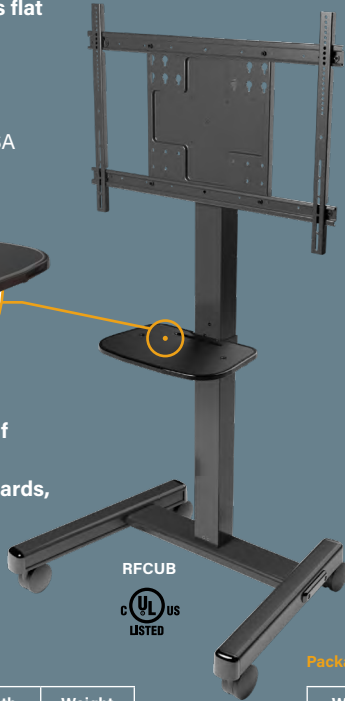

Fit™ Mobile Cart

FOR INTERACTIVE DISPLAYS

The Right Fit™!

This mobile AV cart fits flat panel displays:

- 55" to 86"
- Up to 175 lbs. (79 kg)
- Up to 800 x 600 VESA

Height-adjustable shelf is included to store accessories like keyboards, laptops, and styluses.

Three adjustable height locations from 44" (112 cm) to 60" (153 cm) accommodates accessibility for a wide range of users.

- Easy to set prior to display installation

Fit Mobile Cart is developed to maintain stability while users interact with touchscreen TVs.

- Robust 4" casters
- Compact 29" legs enhance safety and maneuverability
- Built for efficiency, speed and easy movement

Product Measurements

Width	Height	Depth	Weight
36.21" (920mm)	72.30" (1836mm)	29.11" (739mm)	65 lbs. (29 kg)

For displays with larger than 400x400 VESA, use the included interface brackets before attaching to the face plate.

CHIEF®

A brand of Legrand

LAUNCHING SPRING 2024!

The Fit™ Mobile Cart for Interactive Displays is designed for flexibility. Move TVs for optimal viewing and collaboration for corporate, education and many other spaces!