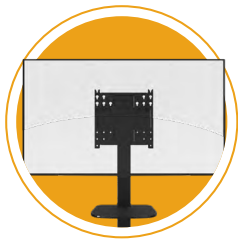

Three adjustable height locations from 44" (112 cm) to 60" (153 cm) accommodates accessibility for a wide range of users.

- Easy to set prior to display installation

Fit Mobile Cart is developed to maintain stability while users interact with touchscreen TVs.

- Robust 4" casters
- Compact 29" legs enhance safety and maneuverability
- Built for efficiency, speed and easy movement

Product Measurements

Width	Height	Depth	Weight
36.21" (920mm)	72.30" (1836mm)	29.11" (739mm)	65 lbs. (29 kg)

Package Measurements

Width	Height	Depth	Weight
38.5" (978 mm)	7" (178 mm)	20.5" (521 mm)	74 lbs. (34 kg)

Accommodates TVs, including interactive displays, from 55" to 86" and up to 175 lbs. (79 kg)

For displays with 400x400 VESA or smaller, mount directly to the face plate.

For displays with larger than 400x400 VESA, use the included interface brackets before attaching to the face plate.

CHIEF®

A brand of Legrand

LAUNCHING SPRING 2024!

The Fit™ Mobile Cart for Interactive Displays is designed for flexibility. Move TVs for optimal viewing and collaboration for corporate, education and many other spaces!