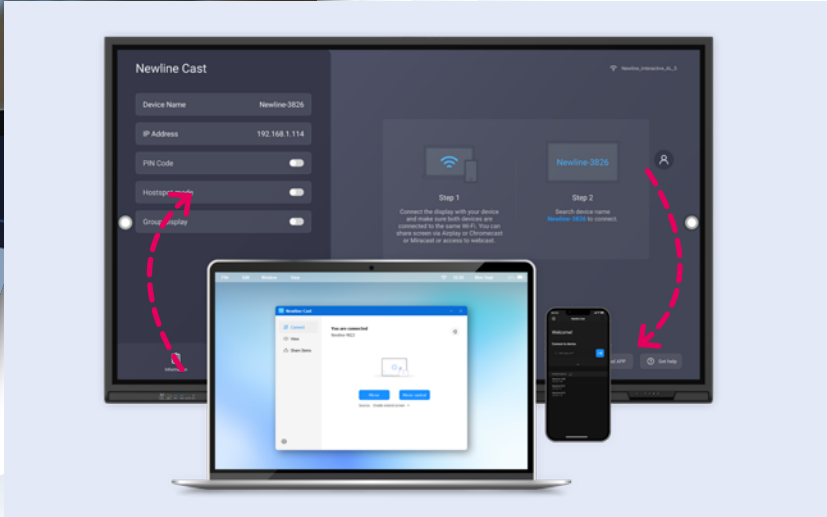

newline

NEW 2024

newline **CAST+**

LIMITLESS **CONTENT SHARING** MADE EASY

Introducing Newline Cast+, the complete solution for streamlined screen sharing and broadcasting. With features like 9 simultaneous transmissions, Touchback, Group display, Mirror control, and Newline Click2Cast dongle compatibility, it's designed for seamless collaboration. Plus, the single application for casting and broadcasting makes it effortlessly efficient. Elevate your meetings and presentations with Newline Cast+, where innovation meets simplicity.

GO BEYOND WITH CLICK2CAST!

Compatible with the Newline Click2Cast dongle, a hassle-free hardware solution for one click casting. Just a single button to initiate wireless screen casting effortlessly.

- Up to 9 streams Simultaneously
- Group Display
- Unlimited Connections
- Moderator Mode
- Two-Way Collaboration
- Mirror Control

Support for all devices and streaming protocols: