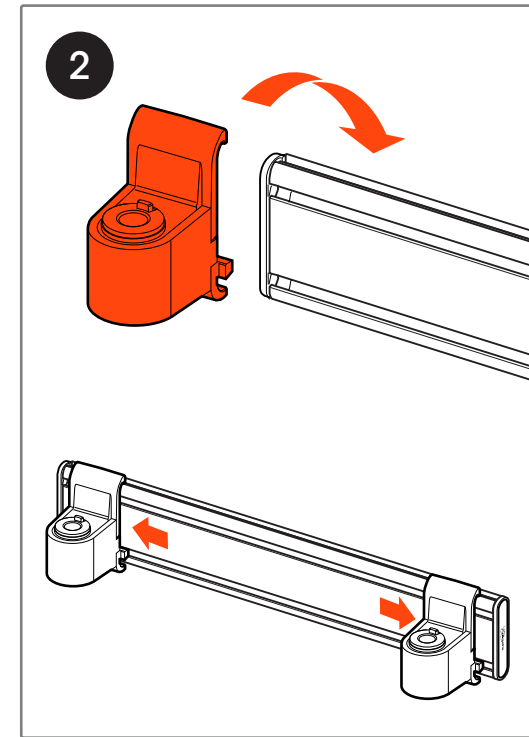

FIX

Designed and engineered in the Netherlands
More information on: www.vogels.com

VOGEL'S PRODUCTS BV, HONDSRUGLAAN 93, 5628 DB EINDHOVEN, THE NETHERLANDS