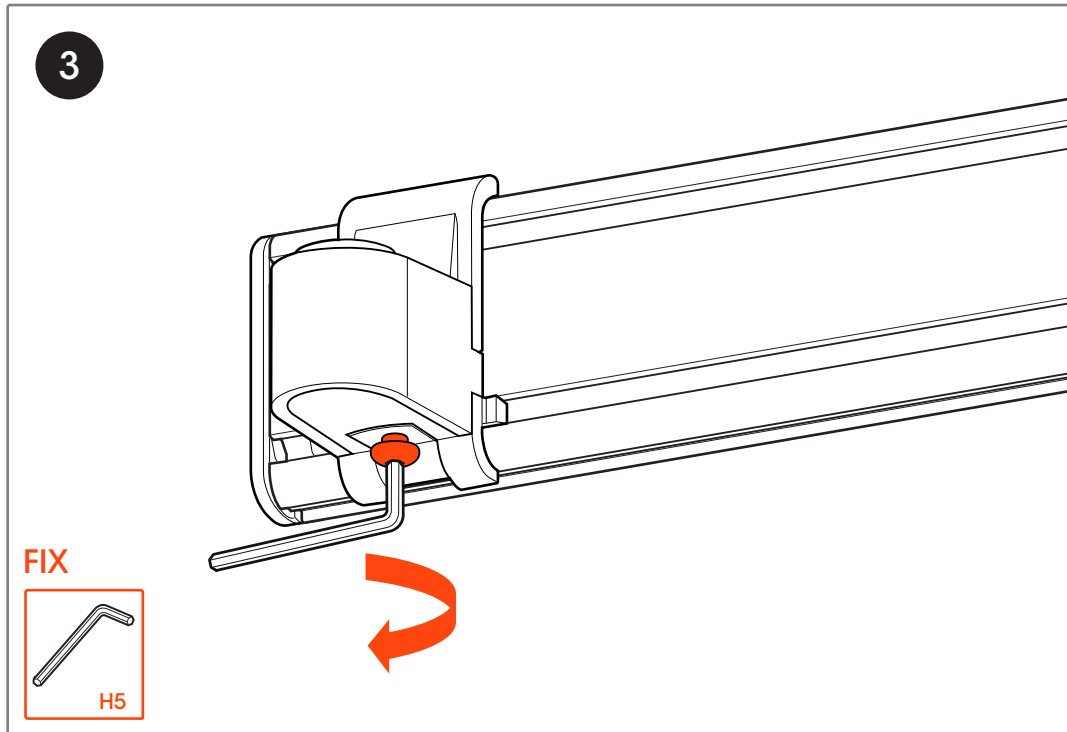

FIX

Designed and engineered in the Netherlands
More information on: www.vogels.com

VOGEL'S PRODUCTS BV, HONDSRUGLAAN 93, 5628 DB EINDHOVEN, THE NETHERLANDS