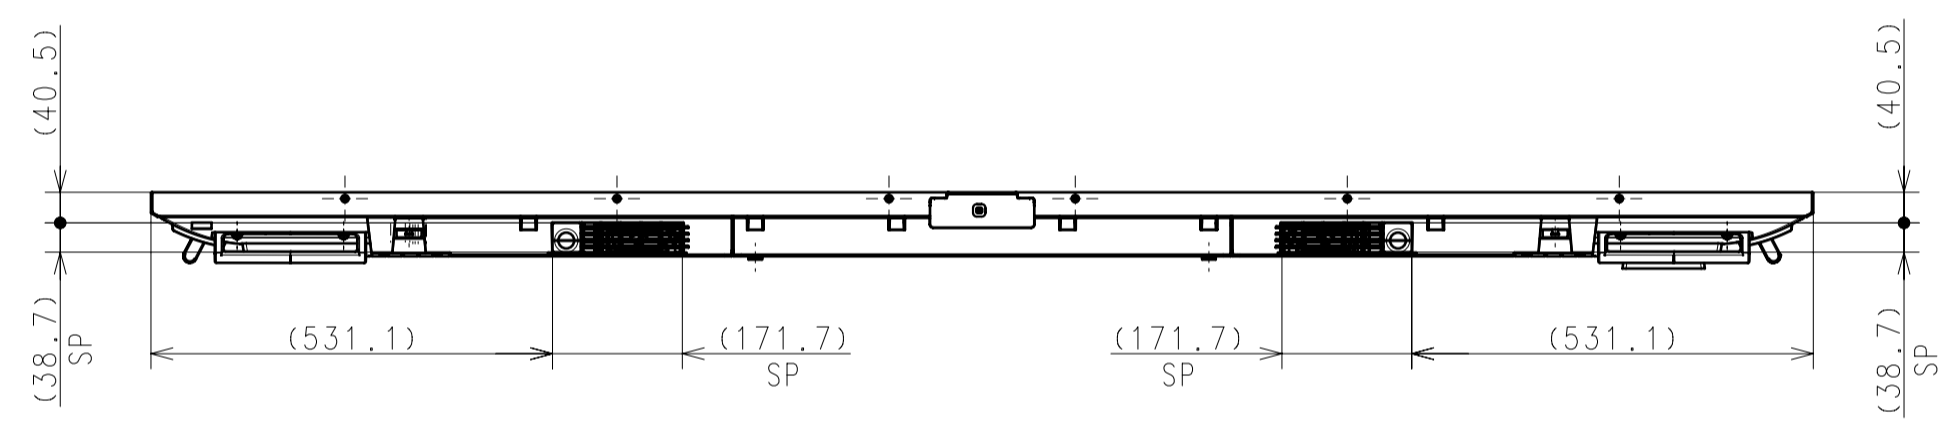

WITHOUT STAND

A
1:1