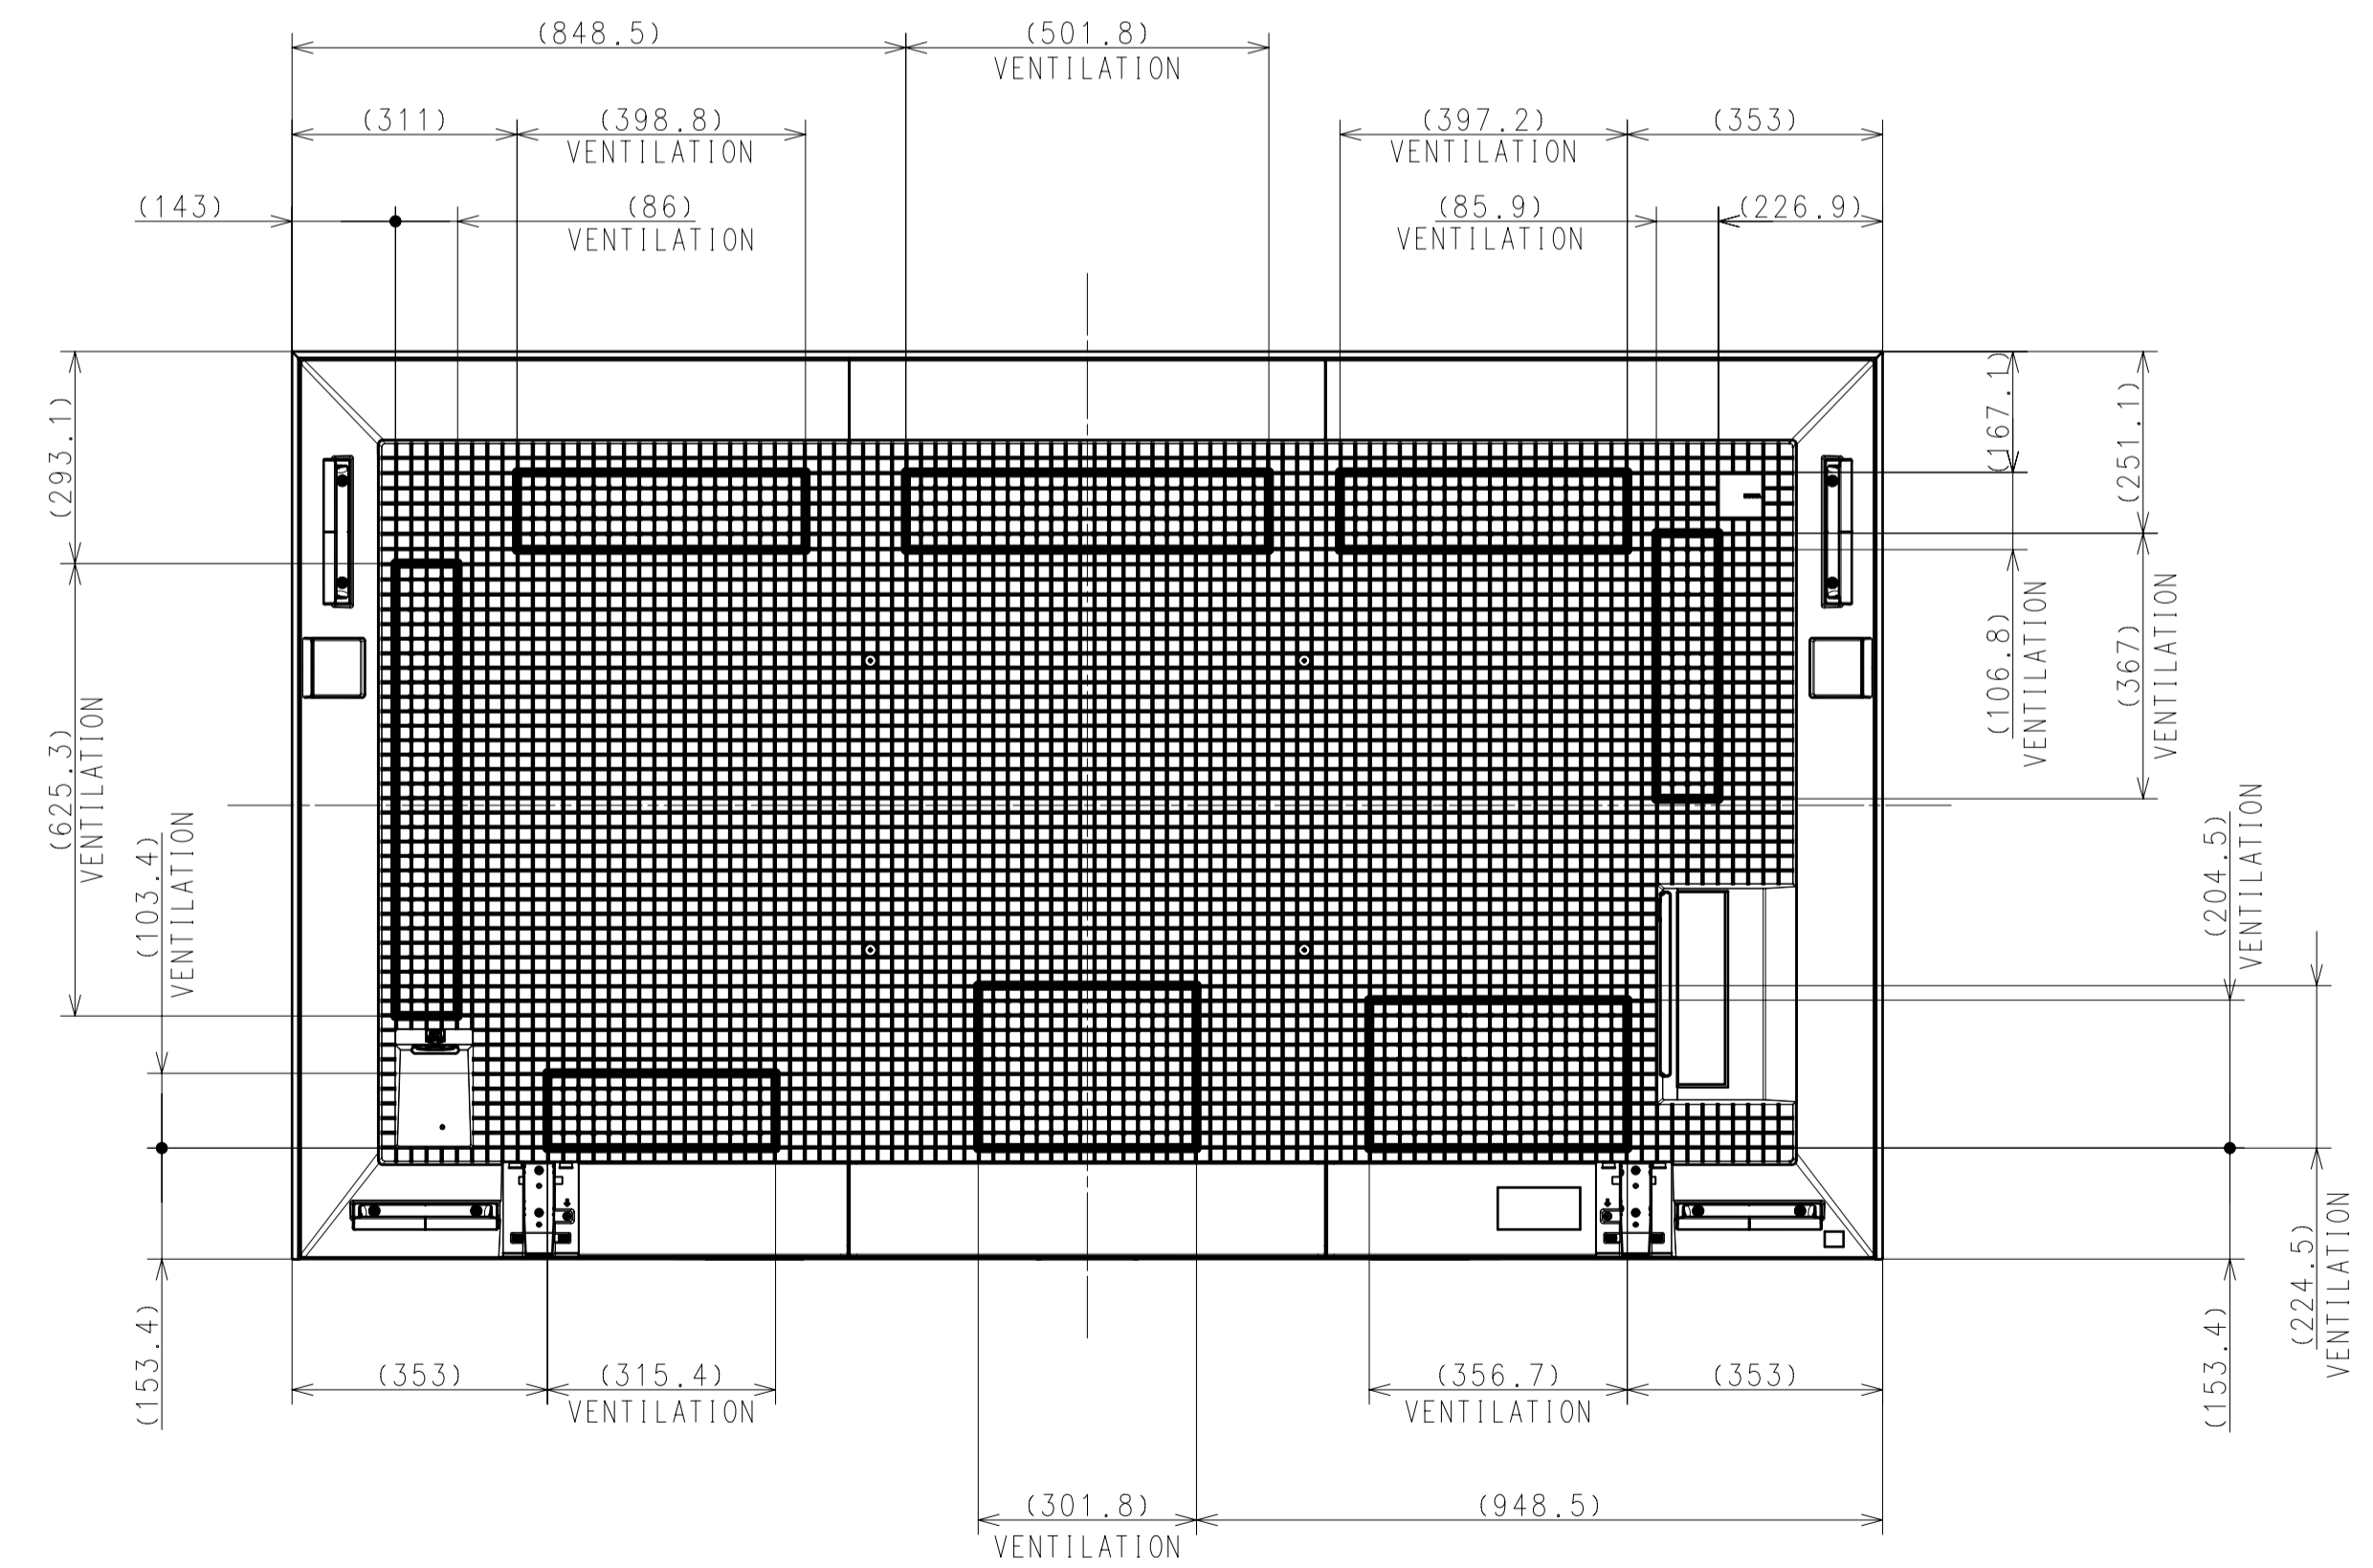

Area	JAPAN	NORTH AMERICA	EUROPE	GENERAL AREA	CHINA
Model Name	FW-98BZ50L	FW-98BZ50L/FW-98BZ30L	FW-98BZ50L	FW-98BZ50L	FW-98BZ50L
SV No.	SV-41330	SV-41107/SV-41733	SV-41301	SV-41214	SV-41257
DIMENSION	TV only (W x H x D)	219.9 x 125.5 x 8.5 cm	2199 x 1255 x 85 mm / 86 5/8 x 49 1/2 x 3 3/8 inch	Approx. 2199 x 1255 x 85 mm	Approx. 2199 x 1255 x 85 mm
	TV only with camera (W x H x D)	-	-	-	-
	TV with Stand (Standard position) (W x H x D)	219.9 x 130.5 x 46.5 cm	-	-	Approx. 2199 x 1305 x 465 mm
	TV with Stand (Narrow position) (W x H x D)	-	-	-	-
	TV with Stand (Soundbar position) (W x H x D)	-	-	-	-
	TV with Stand (Front position style) (W x H x D)	-	-	-	-
	TV with Stand (Back position style) (W x H x D)	-	-	-	-
	TV with Floor Stand (W x H x D)	-	-	-	-
	Stand Width (Standard position)	153.6 cm	-	-	Approx. 1536 mm
	Stand Width (Narrow position)	-	-	-	-
	Stand Width (Soundbar position)	-	-	-	-
	Stand Width (Front position style)	-	-	-	-
	Stand Width (Back position style)	-	-	-	-
	Floor Stand Width	-	-	-	-
VESA Hole Pitch	60.0 x 40.0 cm	600 x 400 mm / 23 5/8 x 15 3/4 inch	60.0 x 40.0 cm	600 x 400 mm	
WEIGHT	TV Only	67.2 kg	67.2 kg / 148.1 lb	Approx. 67.2 kg	Approx. 67.2 kg
	TV with Stand (Standard position)	68.9 kg	-	-	Approx. 68.9 kg
	TV with Stand (Narrow position)	-	-	-	-
	TV with Stand (Soundbar position)	-	-	-	-
	TV with Stand (Front/Back position style)	-	-	-	-
	TV with Floor Stand	-	-	-	-
	Floor Stand weight (Supply)	-	-	-	-
W-M't Br. Weight (Supply)	-	-	-	-	
Remarks					

WITHOUT STAND

A
1:1

REAR VENTILATION AREA

DESCRIPTION 1	98 (BZ50L/BZ30L) EXTERIOR VIEW	LEGAL OWNER	Sony Corporation	SCALE	T:1
DESCRIPTION 2	98 (BZ50L/BZ30L) EXTERIOR VIEW	PART NO.		SHEET/PAGES	2 / 2