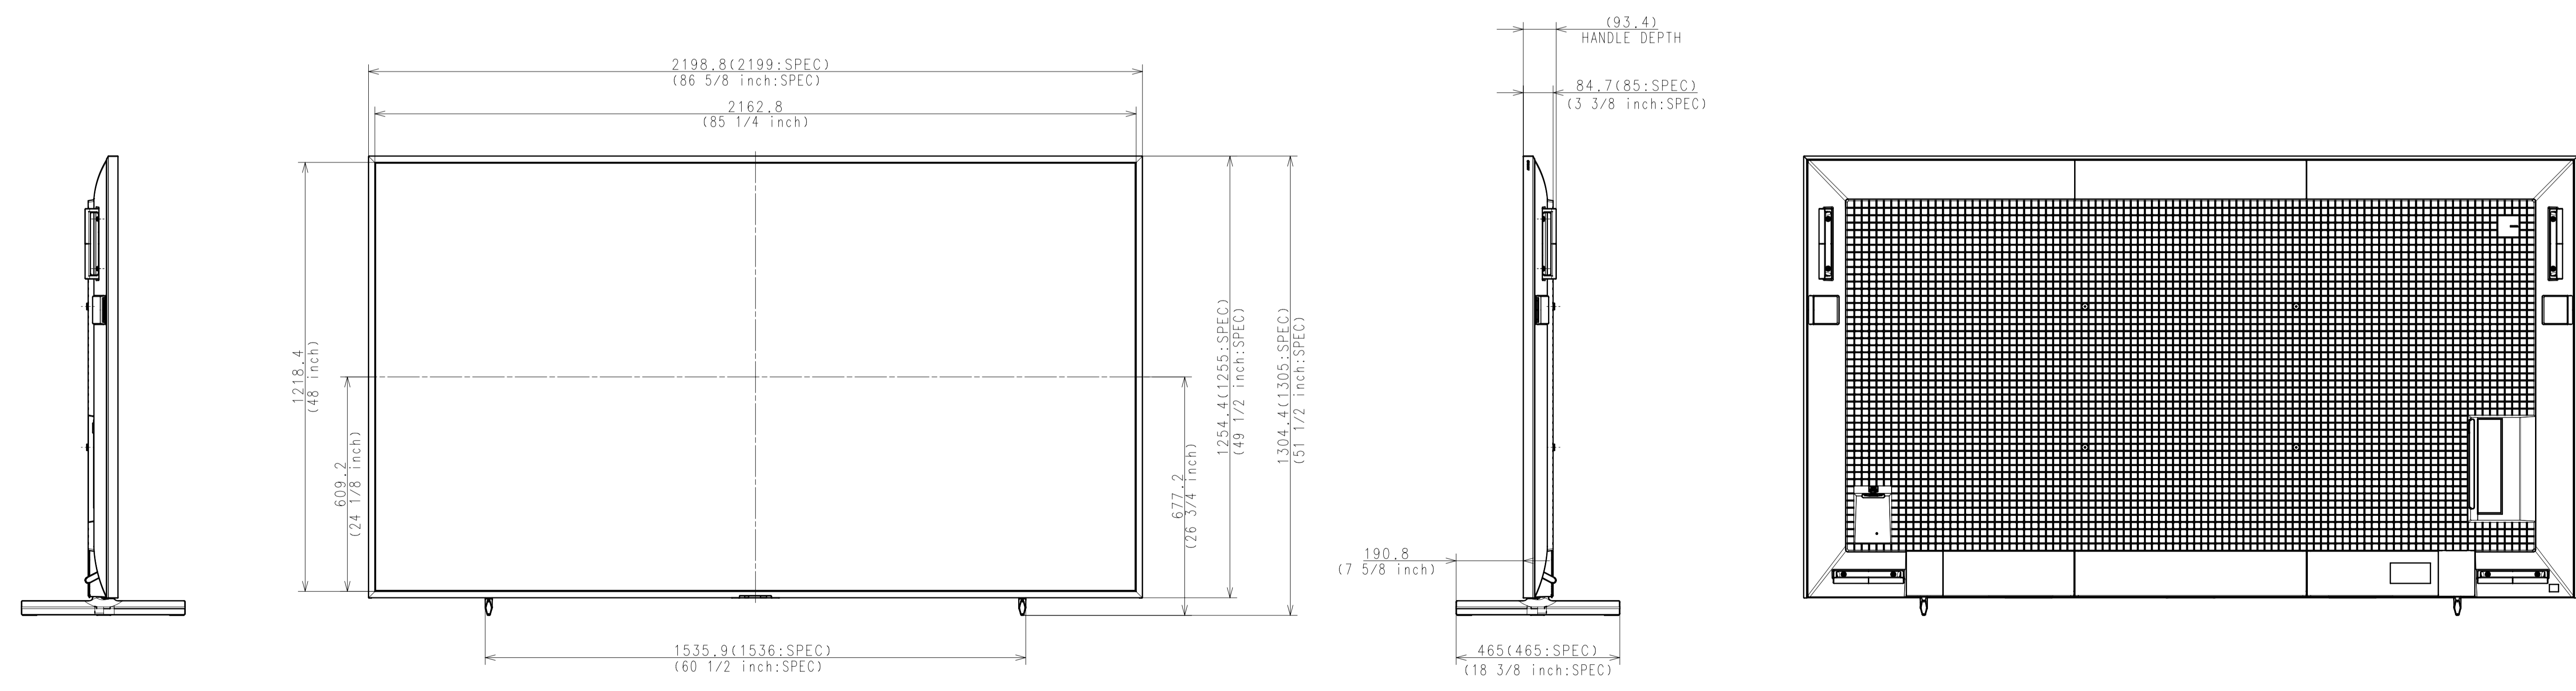

Area	JAPAN	NORTH AMERICA	EUROPE	GENERAL AREA	CHINA
Model Name	FW-98BZ50L	FW-98BZ50L/FW-98BZ30L	FW-98BZ50L	FW-98BZ50L	FW-98BZ50L
SV No.	SV-41330	SV-41107/SV-41733	SV-41301	SV-41214	SV-41257
DIMENSION	TV only (W x H x D)	219.9 x 125.5 x 8.5 cm	2199 x 1255 x 85 mm / 86 5/8 x 49 1/2 x 3 3/8 inch	Approx. 2199 x 1255 x 85 mm	Approx. 2199 x 1255 x 85 mm
	TV only with camera (W x H x D)	-	-	-	-
	TV with Stand (Standard position) (W x H x D)	219.9 x 130.5 x 46.5 cm	-	-	Approx. 2199 x 1305 x 465 mm
	TV with Stand (Narrow position) (W x H x D)	-	-	-	-
	TV with Stand (Soundbar position) (W x H x D)	-	-	-	-
	TV with Stand (Front position style) (W x H x D)	-	-	-	-
	TV with Stand (Back position style) (W x H x D)	-	-	-	-
	TV with Floor Stand (W x H x D)	-	-	-	-
	Stand Width (Standard position)	153.6 cm	-	-	Approx. 1536 mm
	Stand Width (Narrow position)	-	-	-	-
	Stand Width (Soundbar position)	-	-	-	-
	Stand Width (Front position style)	-	-	-	-
	Stand Width (Back position style)	-	-	-	-
	Floor Stand Width	-	-	-	-
VESA Hole Pitch	60.0 x 40.0 cm	600 x 400 mm / 23 5/8 x 15 3/4 inch	60.0 x 40.0 cm	600 x 400 mm	
WEIGHT	TV Only	67.2 kg	67.2 kg / 148.1 lb	Approx. 67.2 kg	Approx. 67.2 kg
	TV with Stand (Standard position)	68.9 kg	-	-	Approx. 68.9 kg
	TV with Stand (Narrow position)	-	-	-	-
	TV with Stand (Soundbar position)	-	-	-	-
	TV with Stand (Front/Back position style)	-	-	-	-
	TV with Floor Stand	-	-	-	-
	Floor Stand weight (Supply)	-	-	-	-
W-M't Br. Weight (Supply)	-	-	-	-	
Remarks					

WITH STAND
(FOR EXPECT NORTH AMERICA & EUROPE)

Purchase recycled resins and wire rods only from the business partners that Sony approves as Green Partners.
再生樹脂・銅線はグリーンパートナー 協賛品から調達すること。

△A	△B	△C	△D	△E	△F	△G	△H	△I	△J	△K	△L
HISTORY & COUNT: 2023.01.31 DRAWN BY: TSUKASAKI KATSUKI CHECKED BY: [ ] APPROVED BY: [ ] SCALE: 1:1 SIZE: A1 UNIT: mm SHEET/PAGES: 1/2											
RESPONSIBLE DEPARTMENT: HE Div. ORIGINAL MODEL: 98 (BZ50L/BZ30L) TENTATIVE MODEL: 98 (BZ50L/BZ30L) DESCRIPTION: EXTERIOR VIEW DATE OF ISSUE: 2023.01.31 DOCUMENT TYPE: ASSEMBLY FINISH/COLOR: [ ]