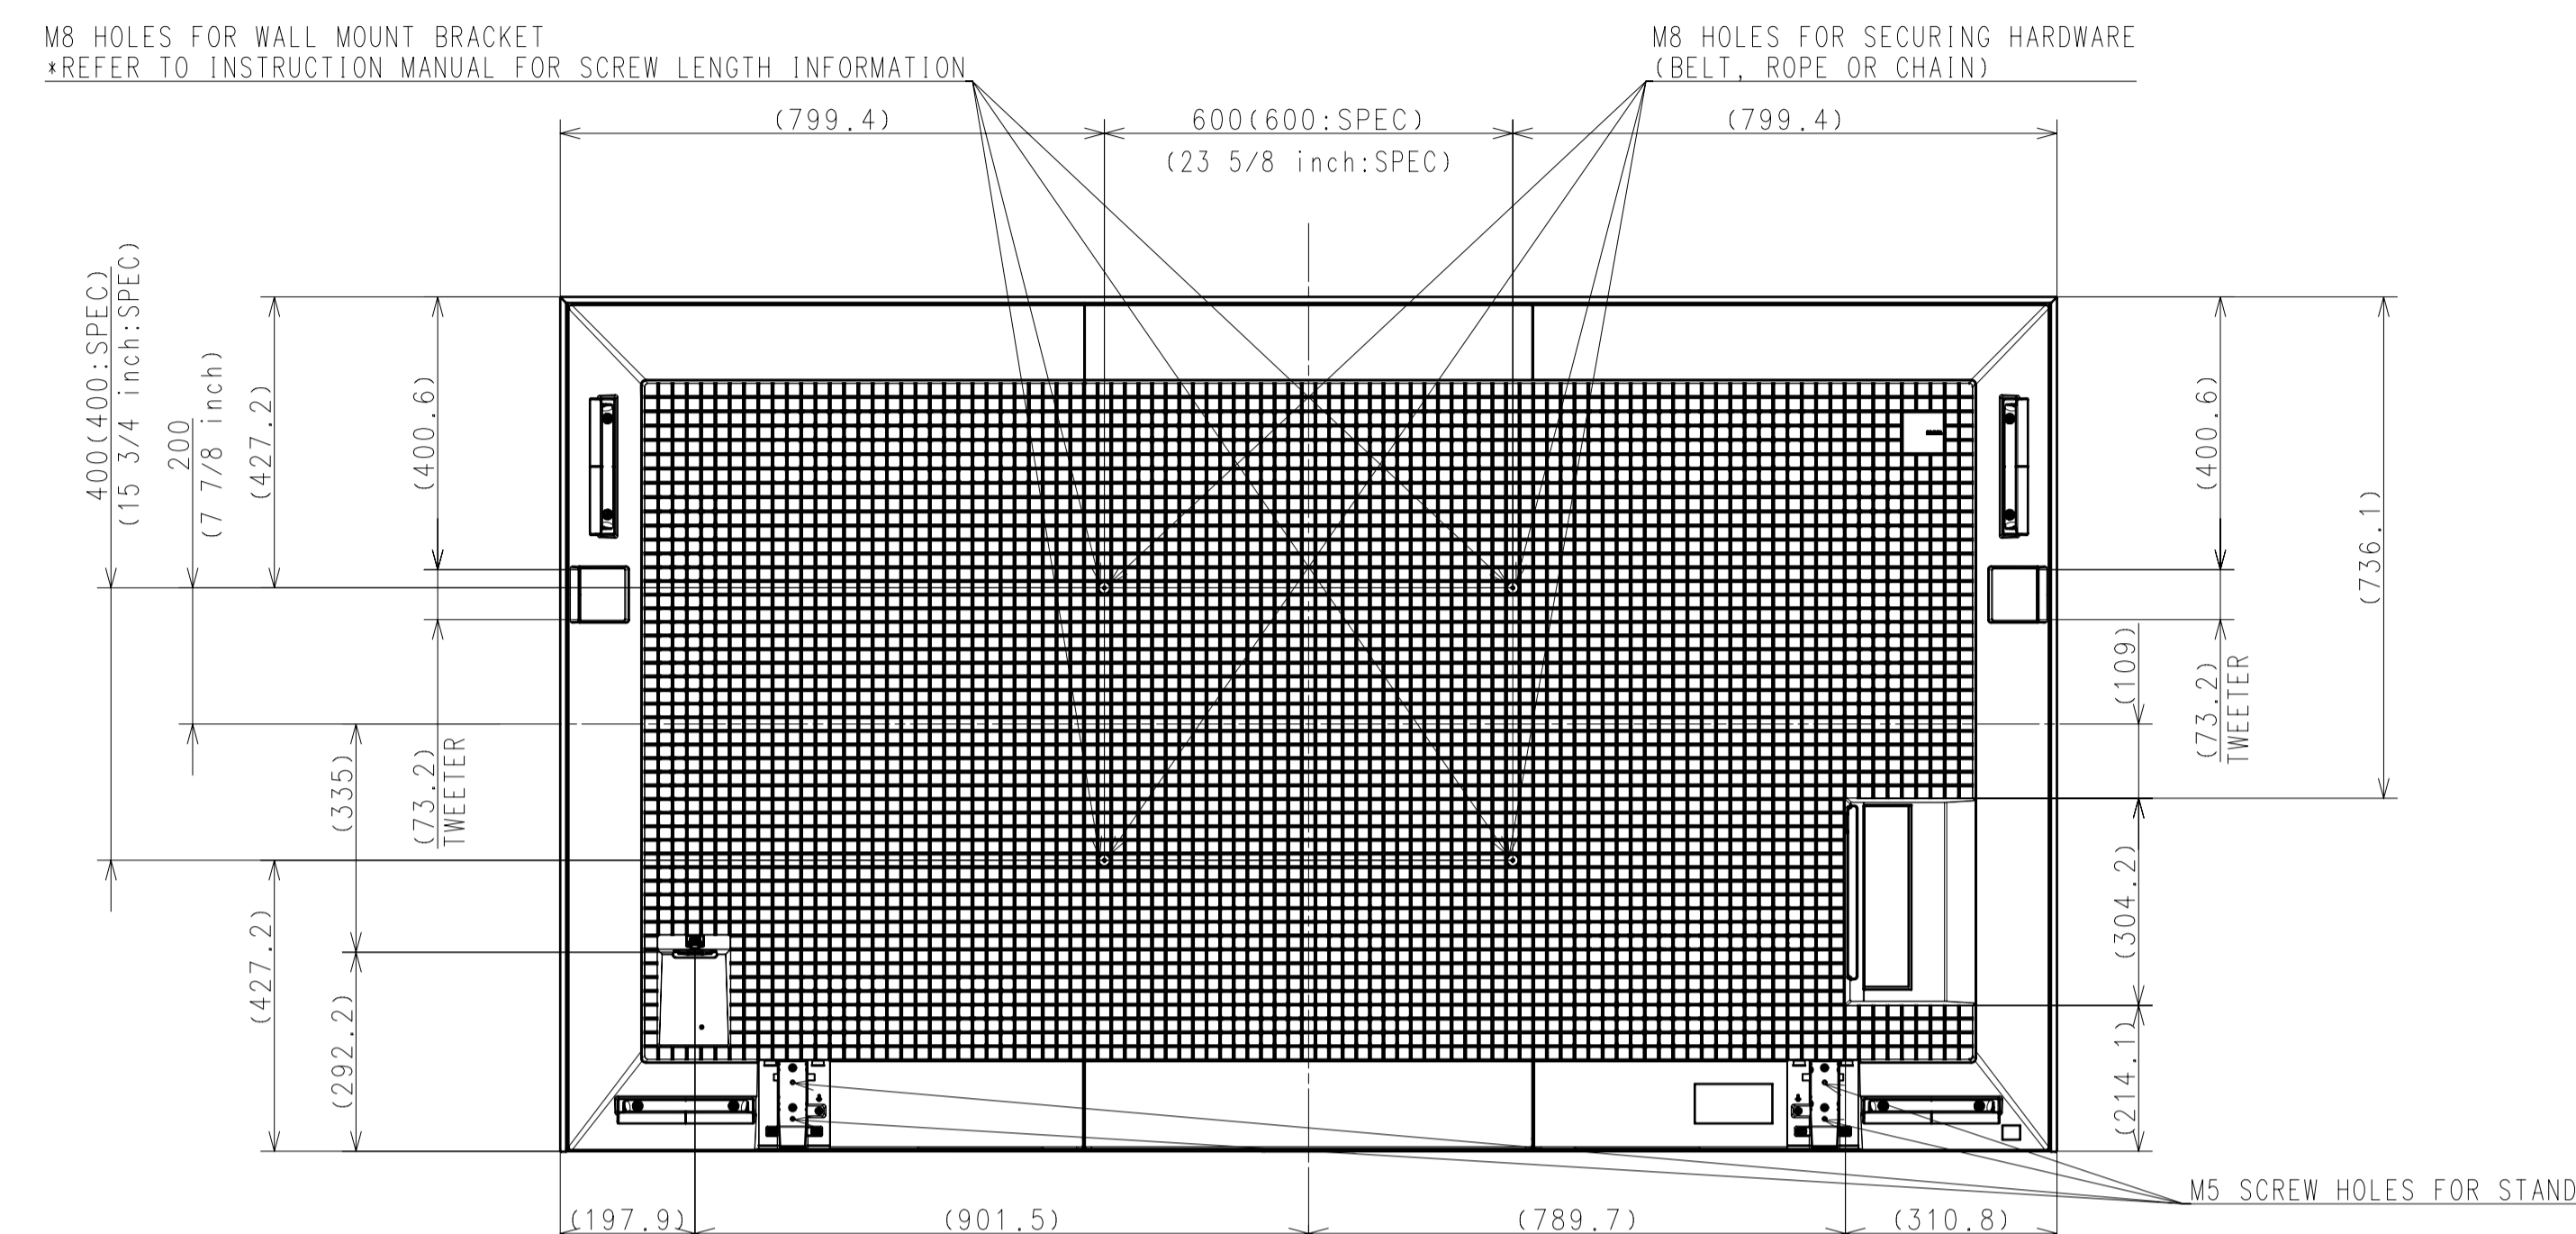

Area	JAPAN	NORTH AMERICA	EUROPE	GENERAL AREA	CHINA
Model Name	FW-98BZ50L	FW-98BZ50L/FW-98BZ30L	FW-98BZ50L	FW-98BZ50L	FW-98BZ50L
SV No.	SV-41330	SV-41107/SV-41733	SV-41301	SV-41214	SV-41257
DIMENSION	TV only (W x H x D)	219.9 x 125.5 x 8.5 cm	2199 x 1255 x 85 mm / 86 5/8 x 49 1/2 x 3 3/8 inch	Approx. 2199 x 1255 x 85 mm	Approx. 2199 x 1255 x 85 mm
	TV only with camera (W x H x D)	-	-	-	-
	TV with Stand (Standard position) (W x H x D)	219.9 x 130.5 x 46.5 cm	-	-	Approx. 2199 x 1305 x 465 mm
	TV with Stand (Narrow position) (W x H x D)	-	-	-	-
	TV with Stand (Soundbar position) (W x H x D)	-	-	-	-
	TV with Stand (Front position style) (W x H x D)	-	-	-	-
	TV with Stand (Back position style) (W x H x D)	-	-	-	-
	TV with Floor Stand (W x H x D)	-	-	-	-
	Stand Width (Standard position)	153.6 cm	-	-	Approx. 1536 mm
	Stand Width (Narrow position)	-	-	-	-
	Stand Width (Soundbar position)	-	-	-	-
	Stand Width (Front position style)	-	-	-	-
	Stand Width (Back position style)	-	-	-	-
	Floor Stand Width	-	-	-	-
VESA Hole Pitch	60.0 x 40.0 cm	600 x 400 mm / 23 5/8 x 15 3/4 inch	60.0 x 40.0 cm	600 x 400 mm	
WEIGHT	TV Only	67.2 kg	67.2 kg / 148.1 lb	Approx. 67.2 kg	Approx. 67.2 kg
	TV with Stand (Standard position)	68.9 kg	-	-	Approx. 68.9 kg
	TV with Stand (Narrow position)	-	-	-	-
	TV with Stand (Soundbar position)	-	-	-	-
	TV with Stand (Front/Back position style)	-	-	-	-
	TV with Floor Stand	-	-	-	-
	Floor Stand weight (Supply)	-	-	-	-
W-M't Br. Weight (Supply)	-	-	-	-	
Remarks					

WITHOUT STAND

A
1:1

REAR VENTILATION AREA

DESCRIPTION 1	98 (BZ50L/BZ30L) EXTERIOR VIEW	LEGAL OWNER	Sony Corporation	SCALE	T:1
DESCRIPTION 2	98 (BZ50L/BZ30L) EXTERIOR VIEW	PART NO.		SHEET/PAGES	2 / 2