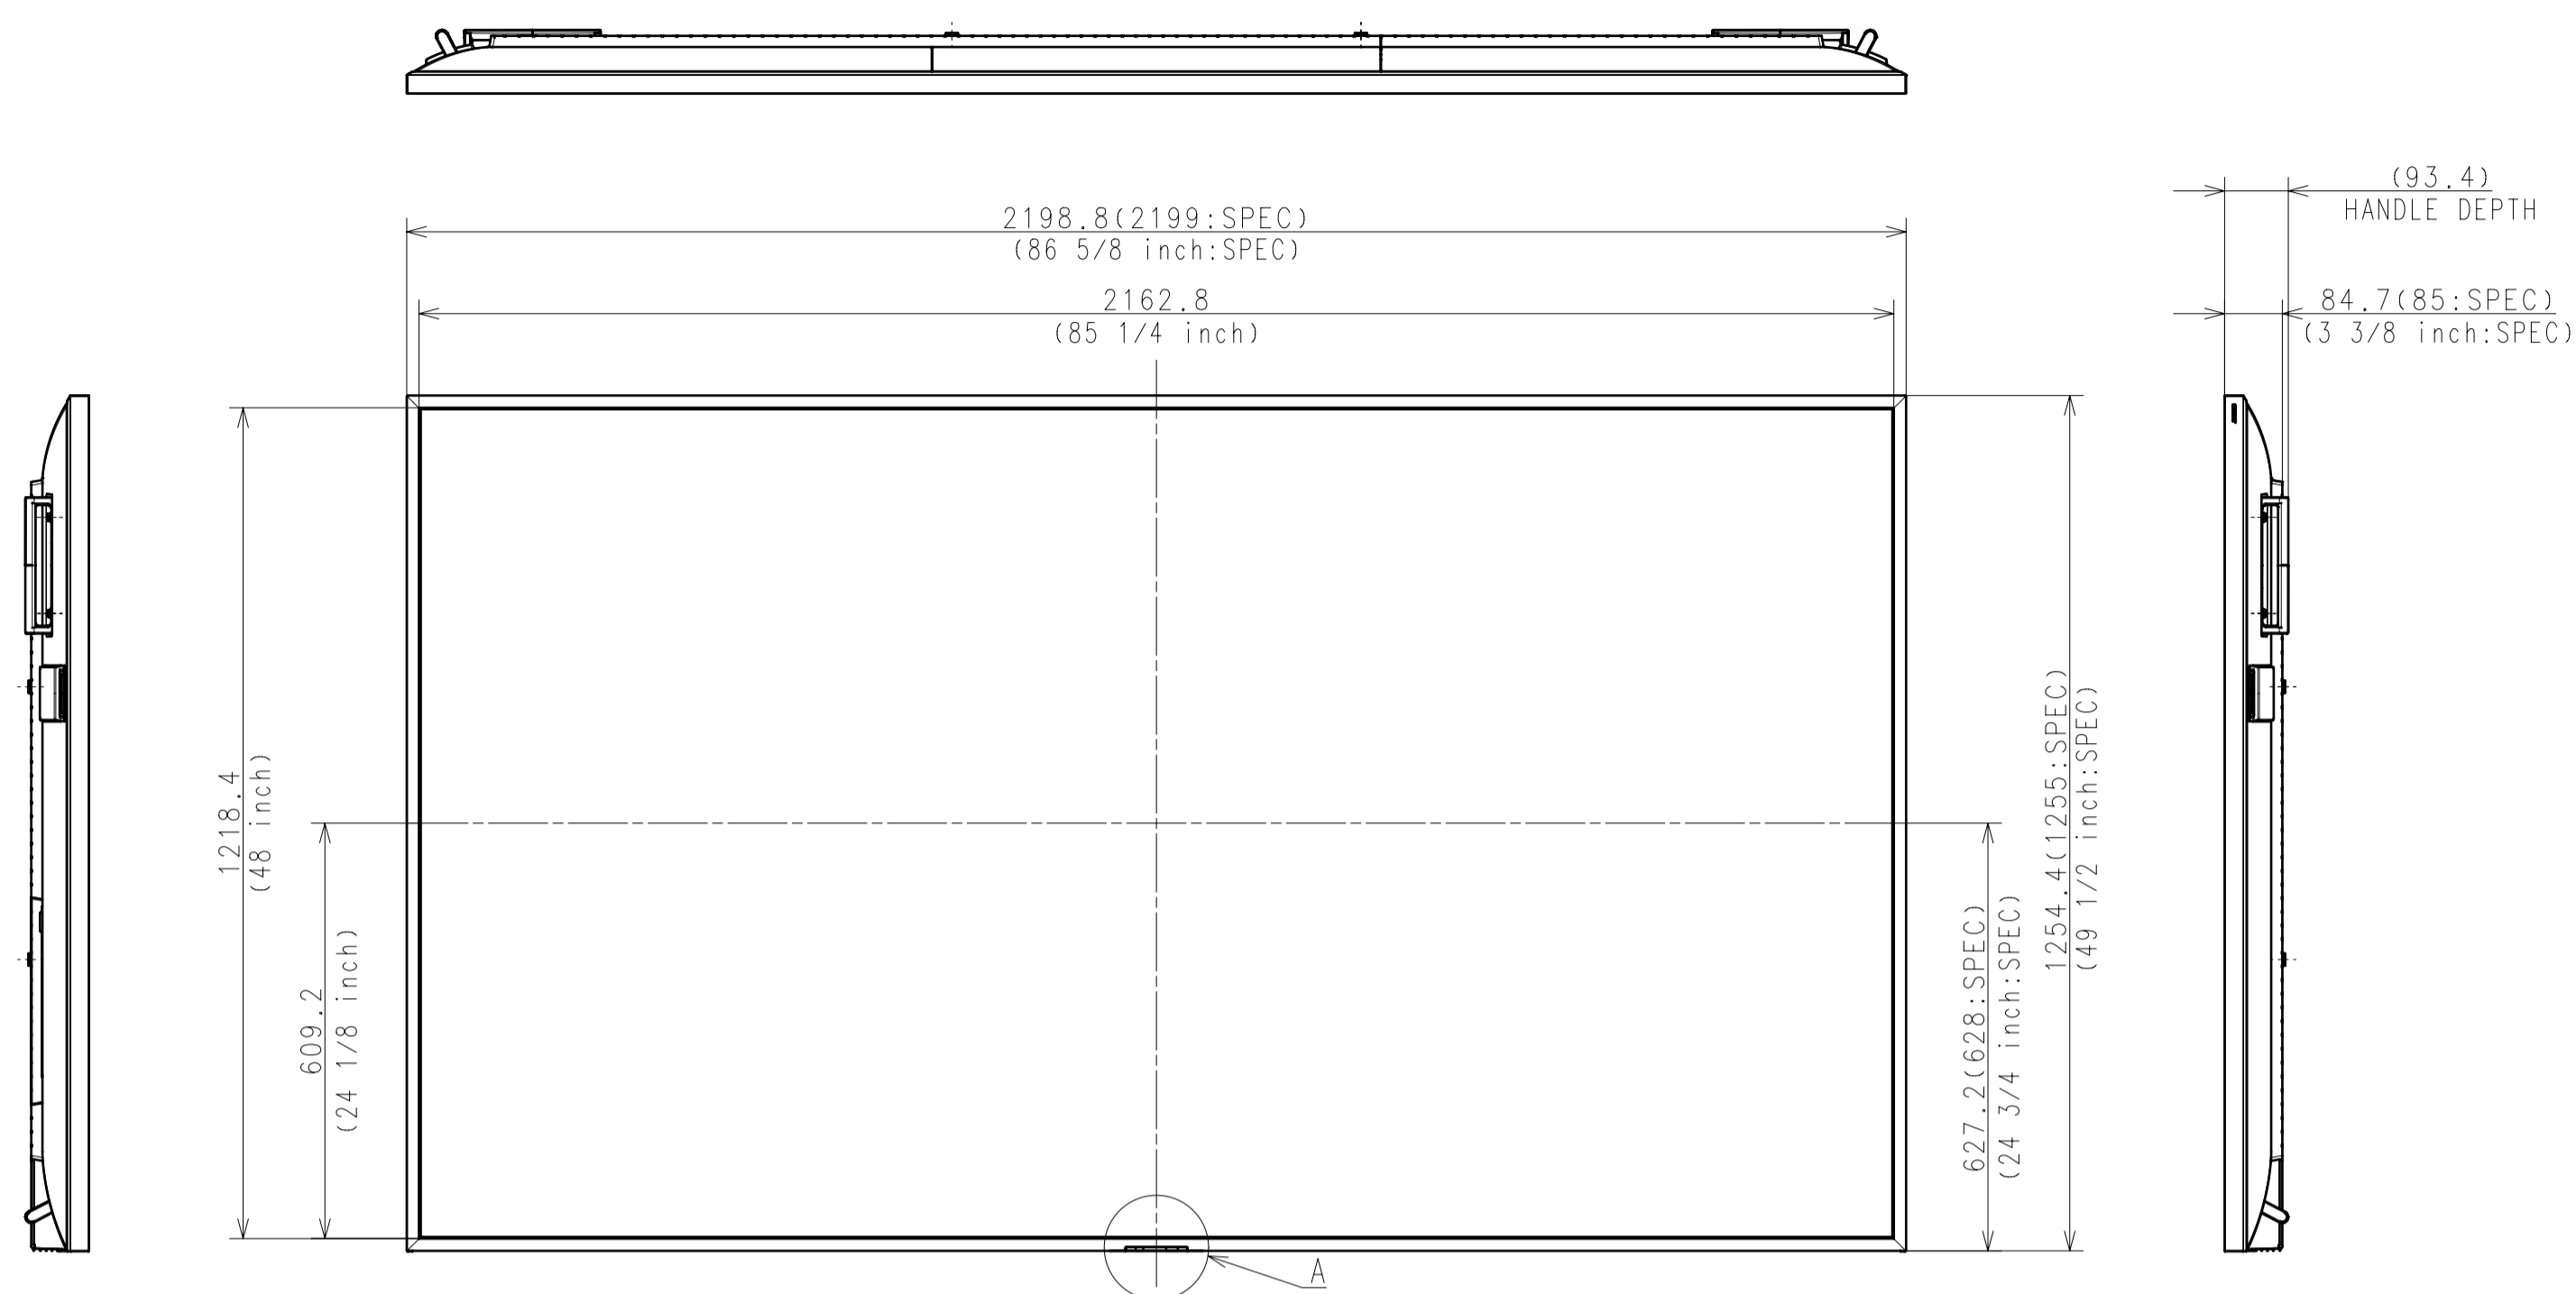

WITHOUT STAND

A
1:1