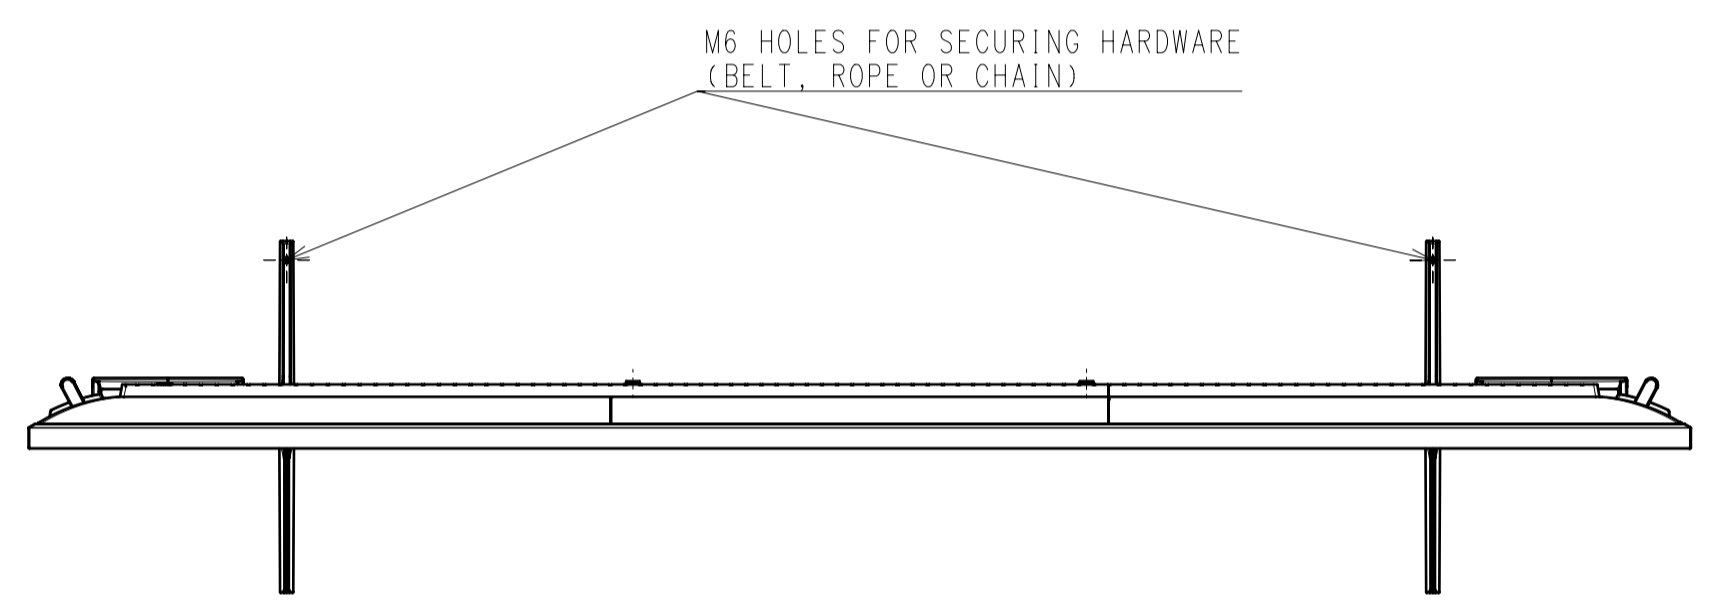

Area	JAPAN	NORTH AMERICA	EUROPE	GENERAL AREA	CHINA
Model Name	FW-98BZ50L	FW-98BZ50L/FW-98BZ30L	FW-98BZ50L	FW-98BZ50L	FW-98BZ50L
SV No.	SV-41330	SV-41107/SV-41733	SV-41301	SV-41214	SV-41257
DIMENSION	TV only (W x H x D)	219.9 x 125.5 x 8.5 cm	2199 x 1255 x 85 mm / 86 5/8 x 49 1/2 x 3 3/8 inch	Approx. 2199 x 1255 x 85 mm	Approx. 2199 x 1255 x 85 mm
	TV only with camera (W x H x D)	-	-	-	-
	TV with Stand (Standard position) (W x H x D)	219.9 x 130.5 x 46.5 cm	-	-	Approx. 2199 x 1305 x 465 mm
	TV with Stand (Narrow position) (W x H x D)	-	-	-	-
	TV with Stand (Soundbar position) (W x H x D)	-	-	-	-
	TV with Stand (Front position style) (W x H x D)	-	-	-	-
	TV with Stand (Back position style) (W x H x D)	-	-	-	-
	TV with Floor Stand (W x H x D)	-	-	-	-
	Stand Width (Standard position)	153.6 cm	-	-	Approx. 1536 mm
	Stand Width (Narrow position)	-	-	-	-
	Stand Width (Soundbar position)	-	-	-	-
	Stand Width (Front position style)	-	-	-	-
	Stand Width (Back position style)	-	-	-	-
	Floor Stand Width	-	-	-	-
VESA Hole Pitch	60.0 x 40.0 cm	600 x 400 mm / 23 5/8 x 15 3/4 inch	60.0 x 40.0 cm	600 x 400 mm	
WEIGHT	TV Only	67.2 kg	67.2 kg / 148.1 lb	Approx. 67.2 kg	Approx. 67.2 kg
	TV with Stand (Standard position)	68.9 kg	-	-	Approx. 68.9 kg
	TV with Stand (Narrow position)	-	-	-	-
	TV with Stand (Soundbar position)	-	-	-	-
	TV with Stand (Front/Back position style)	-	-	-	-
	TV with Floor Stand	-	-	-	-
	Floor Stand weight (Supply)	-	-	-	-
W-M't Br. Weight (Supply)	-	-	-	-	
Remarks					

WITH STAND
(FOR EXPECT NORTH AMERICA & EUROPE)

Purchase recycled resins and wire rods only from the business partners that Sony approves as Green Partners.
再生樹脂・銅線はグリーンパートナー 協賛品から調達すること。

△A	△B	△C	△D	△E	△F	△G	△H	△I	△J	△K	△L
HISTORY & COUNT: 2023.01.31 DRAWN BY: TSUKASAKI KATSUKI CHECKED BY: [ ] APPROVED BY: [ ] SCALE: 1:1 SIZE: A1 UNIT: mm SHEET/PAGES: 1/2											
RESPONSIBLE DEPARTMENT: HE Div. ORIGINAL MODEL: 98 (BZ50L/BZ30L) TENTATIVE MODEL: 98 (BZ50L/BZ30L) DESCRIPTION: EXTERIOR VIEW DATE OF ISSUE: 2023.01.31 DOCUMENT TYPE: ASSEMBLY FINISH/COLOR: [ ]