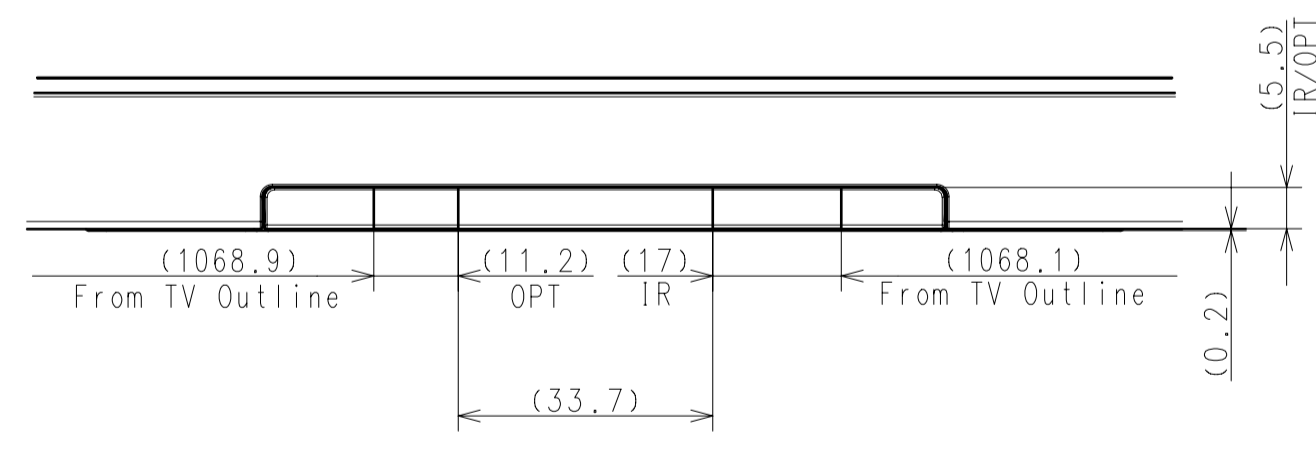

WITHOUT STAND

A
1:1