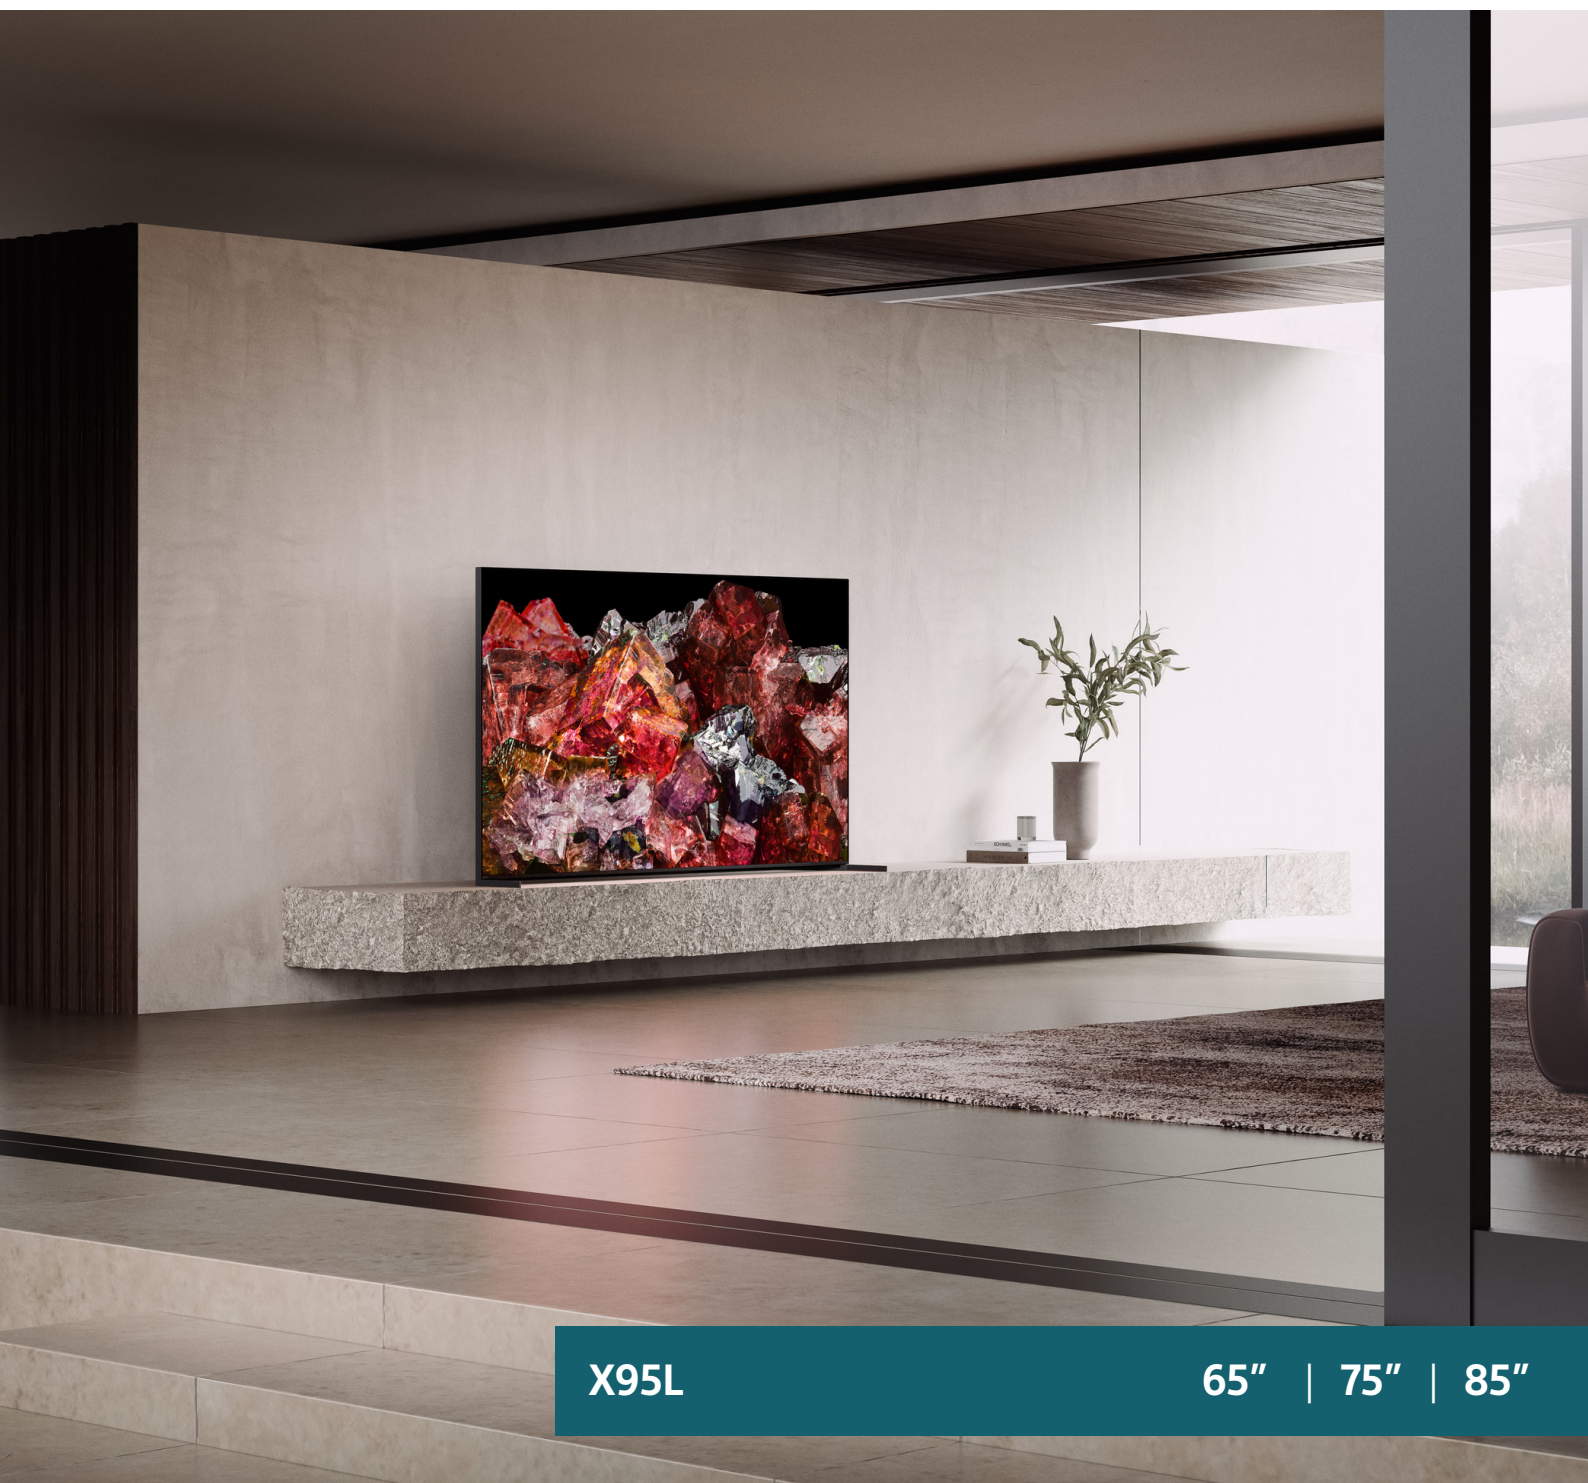

# BRAVIA XR™ Mini LED 4K Displays with 3 years PrimeSupport

**X95L**

**65" | 75" | 85"**

**BRAVIA**

Mini LED

## Key Benefits

**4K Mini LED and XR Backlight Master Drive** | Enjoy exceptional contrast from a 4K Mini LED screen, controlled by our unique XR Backlight Master Drive technology to deliver dynamic range like never before, focusing light for maximum brightness without flare or halos.